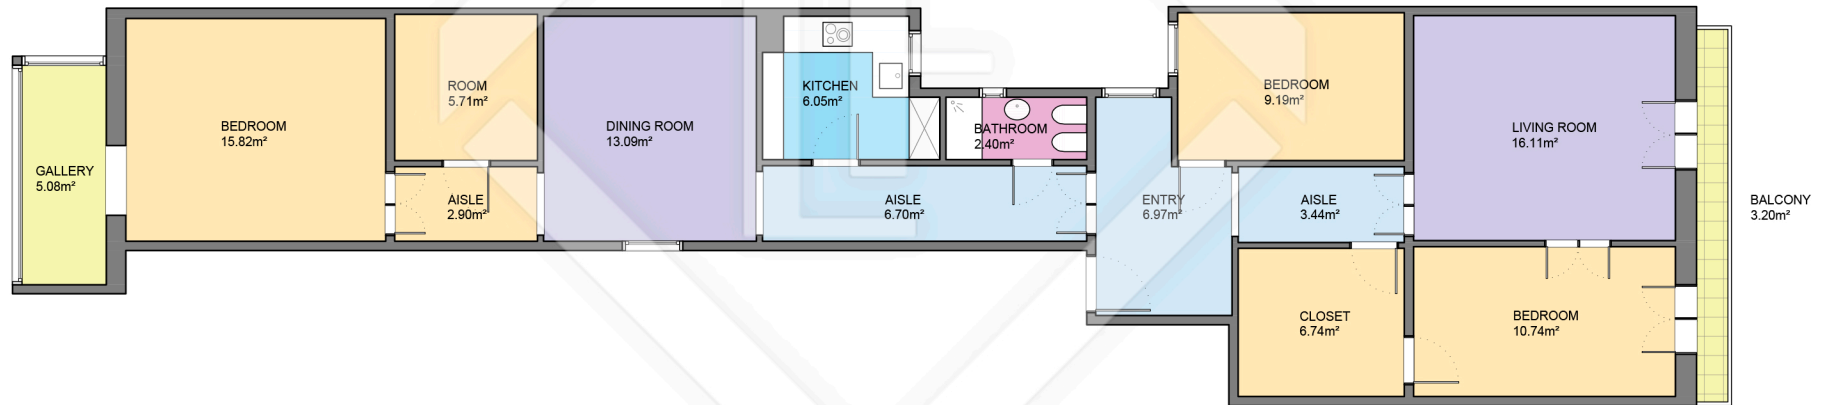

BCN44498

LUCAS FOX
INTERNATIONAL PROPERTIES

LUCAS FOX
INTERNATIONAL PROPERTIES

Scale in metres. Indicative only. Dimensions are approximate. All information contained here is gathered from sources we believe to be reliable. However we cannot guarantee its accuracy and interested persons should rely on their own enquiries.

Measurements FLOOR	
Built surface	129.15m ²
Useful surface	110.95m ²
Exterior surface	3.20m ²
Height	3.15m