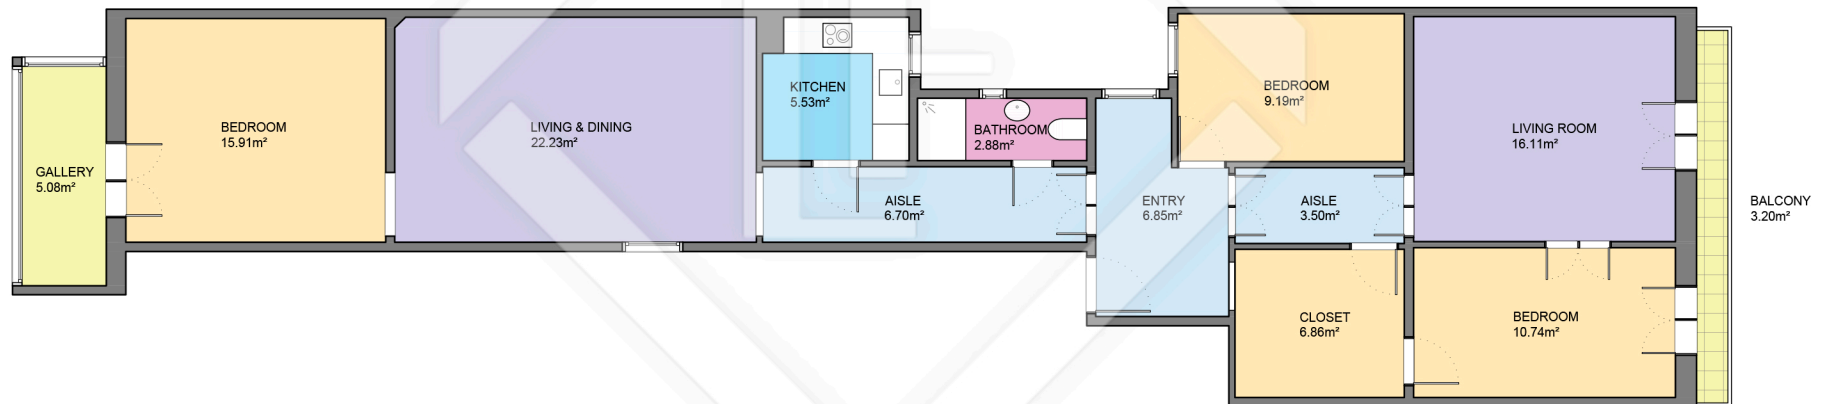

BCN44497

LUCAS FOX
INTERNATIONAL PROPERTIES

LUCAS FOX
INTERNATIONAL PROPERTIES

Scale in metres. Indicative only. Dimensions are approximate. All information contained here is gathered from sources we believe to be reliable. However we cannot guarantee its accuracy and interested persons should rely on their own enquiries.

Measurements FLOOR	
Built surface	129.15m ²
Useful surface	111.57m ²
Exterior surface	3.20m ²
Height	3.30m