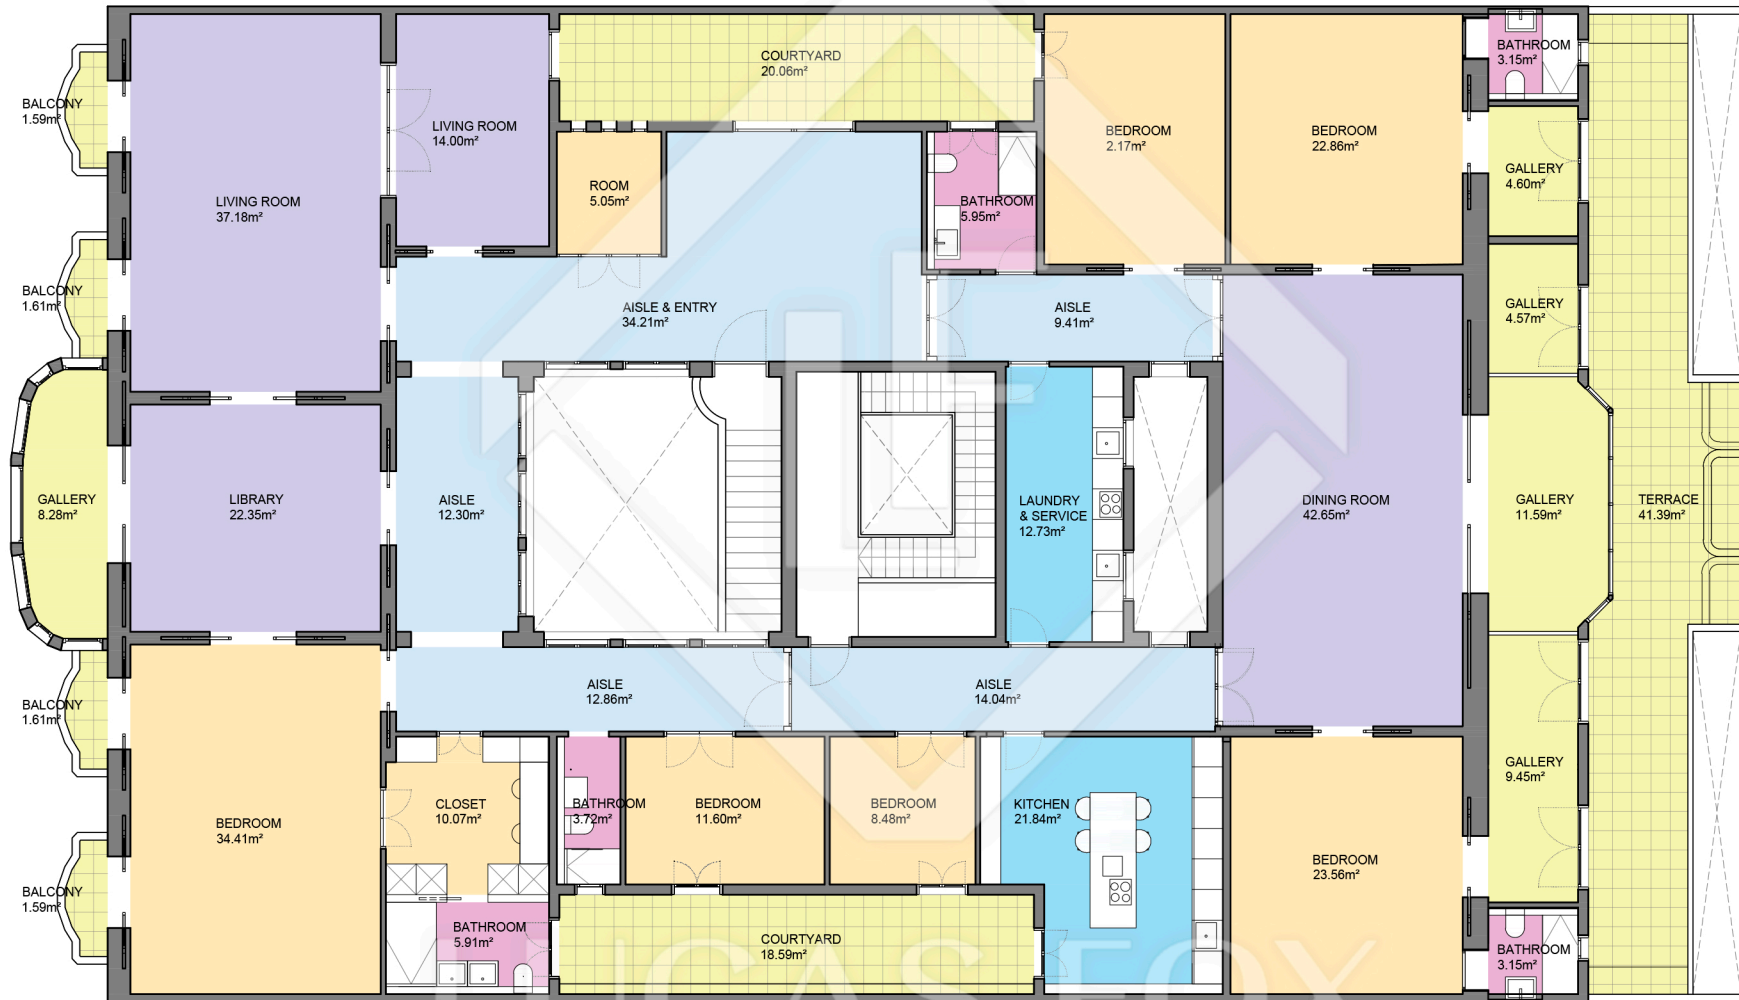

BCN44496

LUCAS FOX
INTERNATIONAL PROPERTIES

Scale in metres. Indicative only. Dimensions are approximate. All information contained here is gathered from sources we believe to be reliable. However we cannot guarantee its accuracy and interested persons should rely on their own enquiries.

Measurements FLOOR	
Built surface	495.60m ²
Useful surface	427.82m ²
Exterior surface	86.43m ²
Height	3.95m