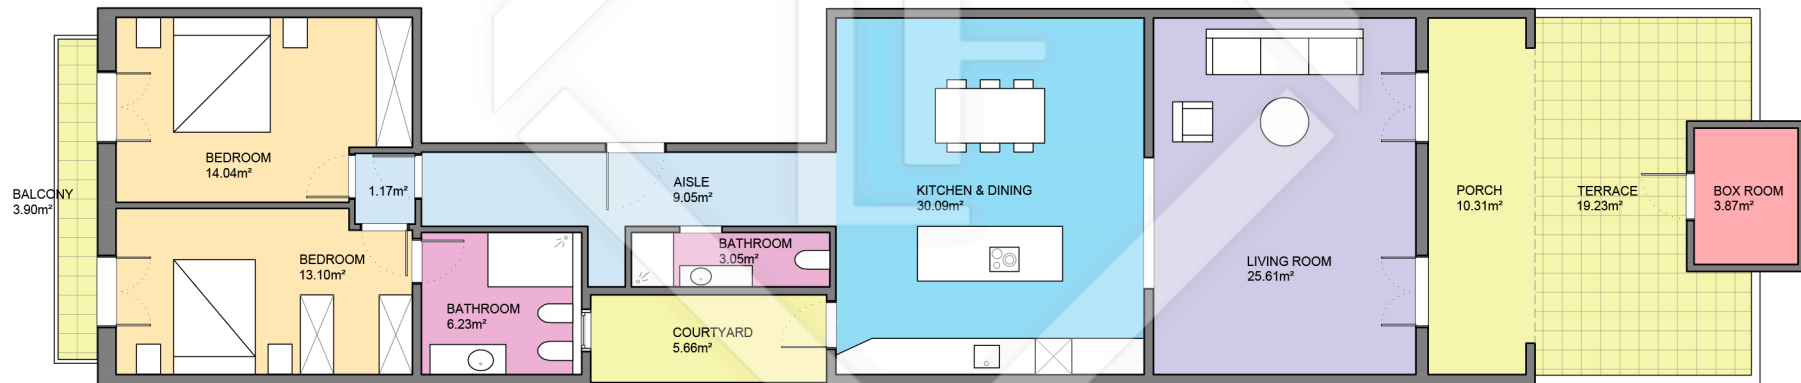

# LUCAS FOX

INTERNATIONAL PROPERTIES

LUCAS FOX  
INTERNATIONAL PROPERTIES

Scale in metres. Indicative only. Dimensions are approximate. All information contained here is gathered from sources we believe to be reliable. However we cannot guarantee its accuracy and interested persons should rely on their own enquiries.

Measurements FLOOR	
Built surface	121.18m <sup>2</sup>
Useful surface	106.20m <sup>2</sup>
Exterior surface	39.10m <sup>2</sup>
Height	3.30m