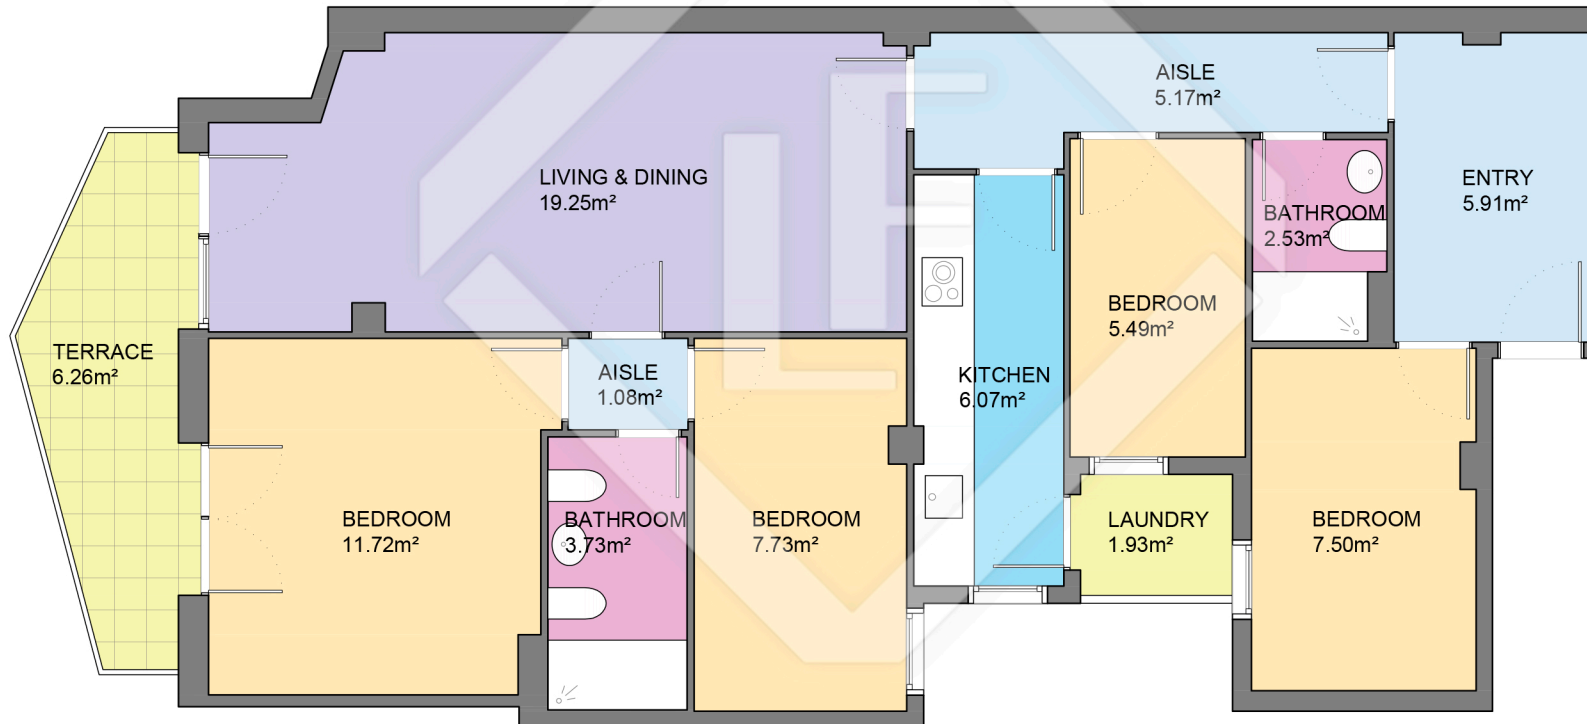

Planta tipo (1^a- 6^a) PUERTA 3

LUCAS FOX
INTERNATIONAL PROPERTIES

LUCAS FOX
INTERNATIONAL PROPERTIES

Scale in metres. Indicative only. Dimensions are approximate. All information contained here is gathered from sources we believe to be reliable. However we cannot guarantee its accuracy and interested persons should rely on their own enquiries.

Measurements FLOOR	
Built surface	90.06m ²
Useful surface	78.11m ²
Exterior surface	6.26m ²