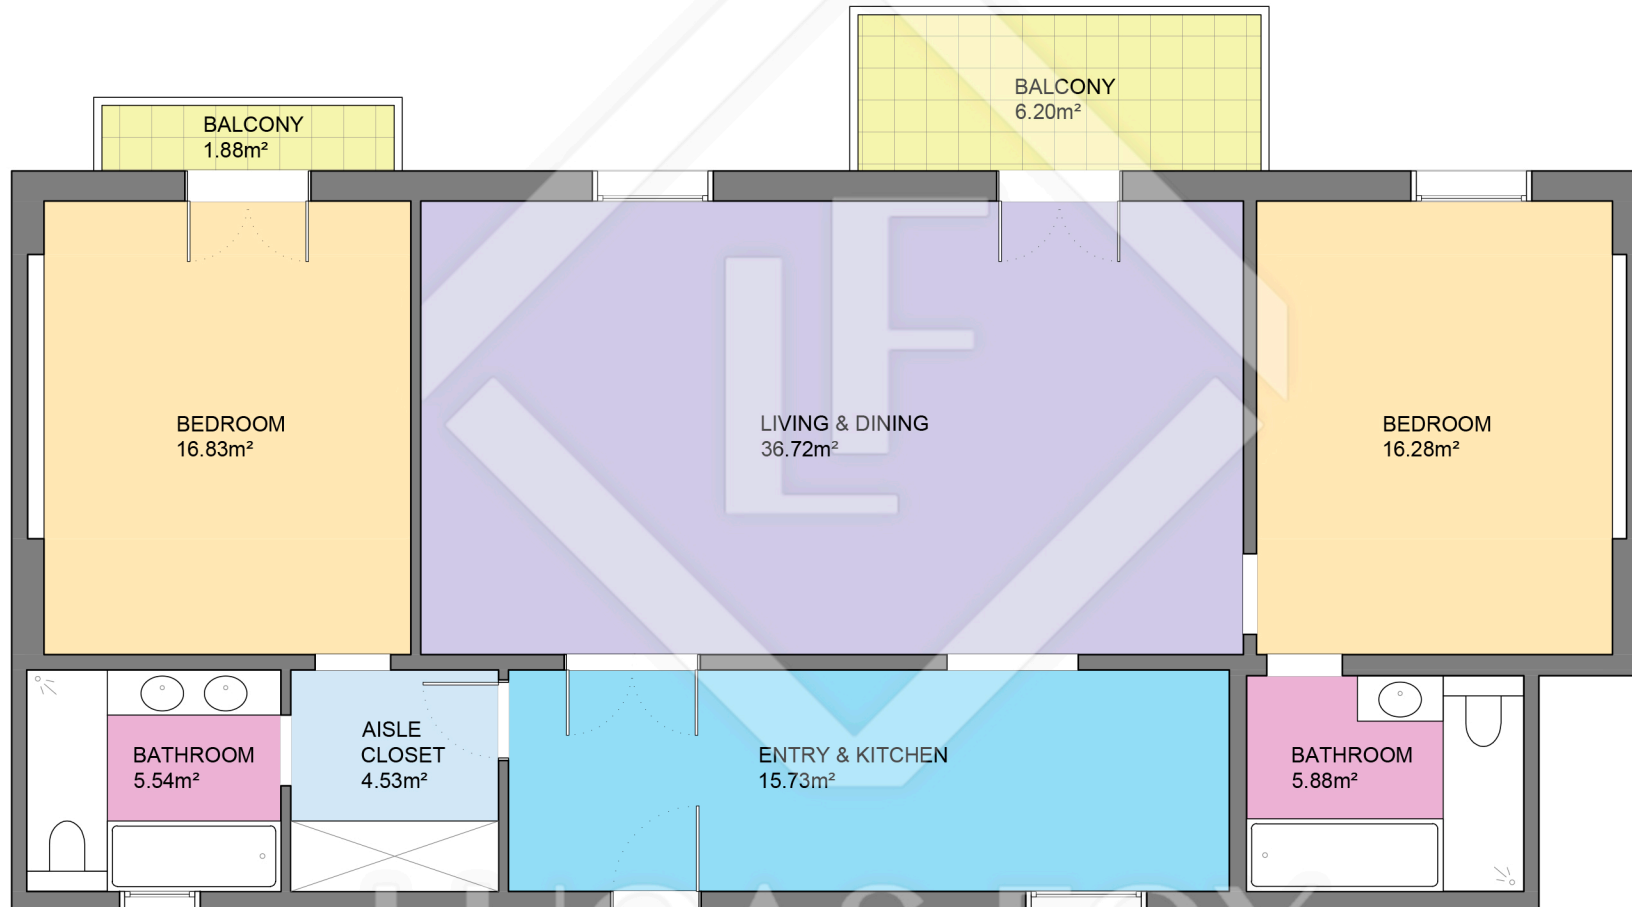

BCN43369

LUCAS FOX
INTERNATIONAL PROPERTIES

Scale in metres. Indicative only. Dimensions are approximate. All information contained here is gathered from sources we believe to be reliable. However we cannot guarantee its accuracy and interested persons should rely on their own enquiries.

Measurements FLOOR	
Built surface	116.00m ²
Useful surface	101.52m ²
Exterior surface	8.08m ²
Height	3.20m