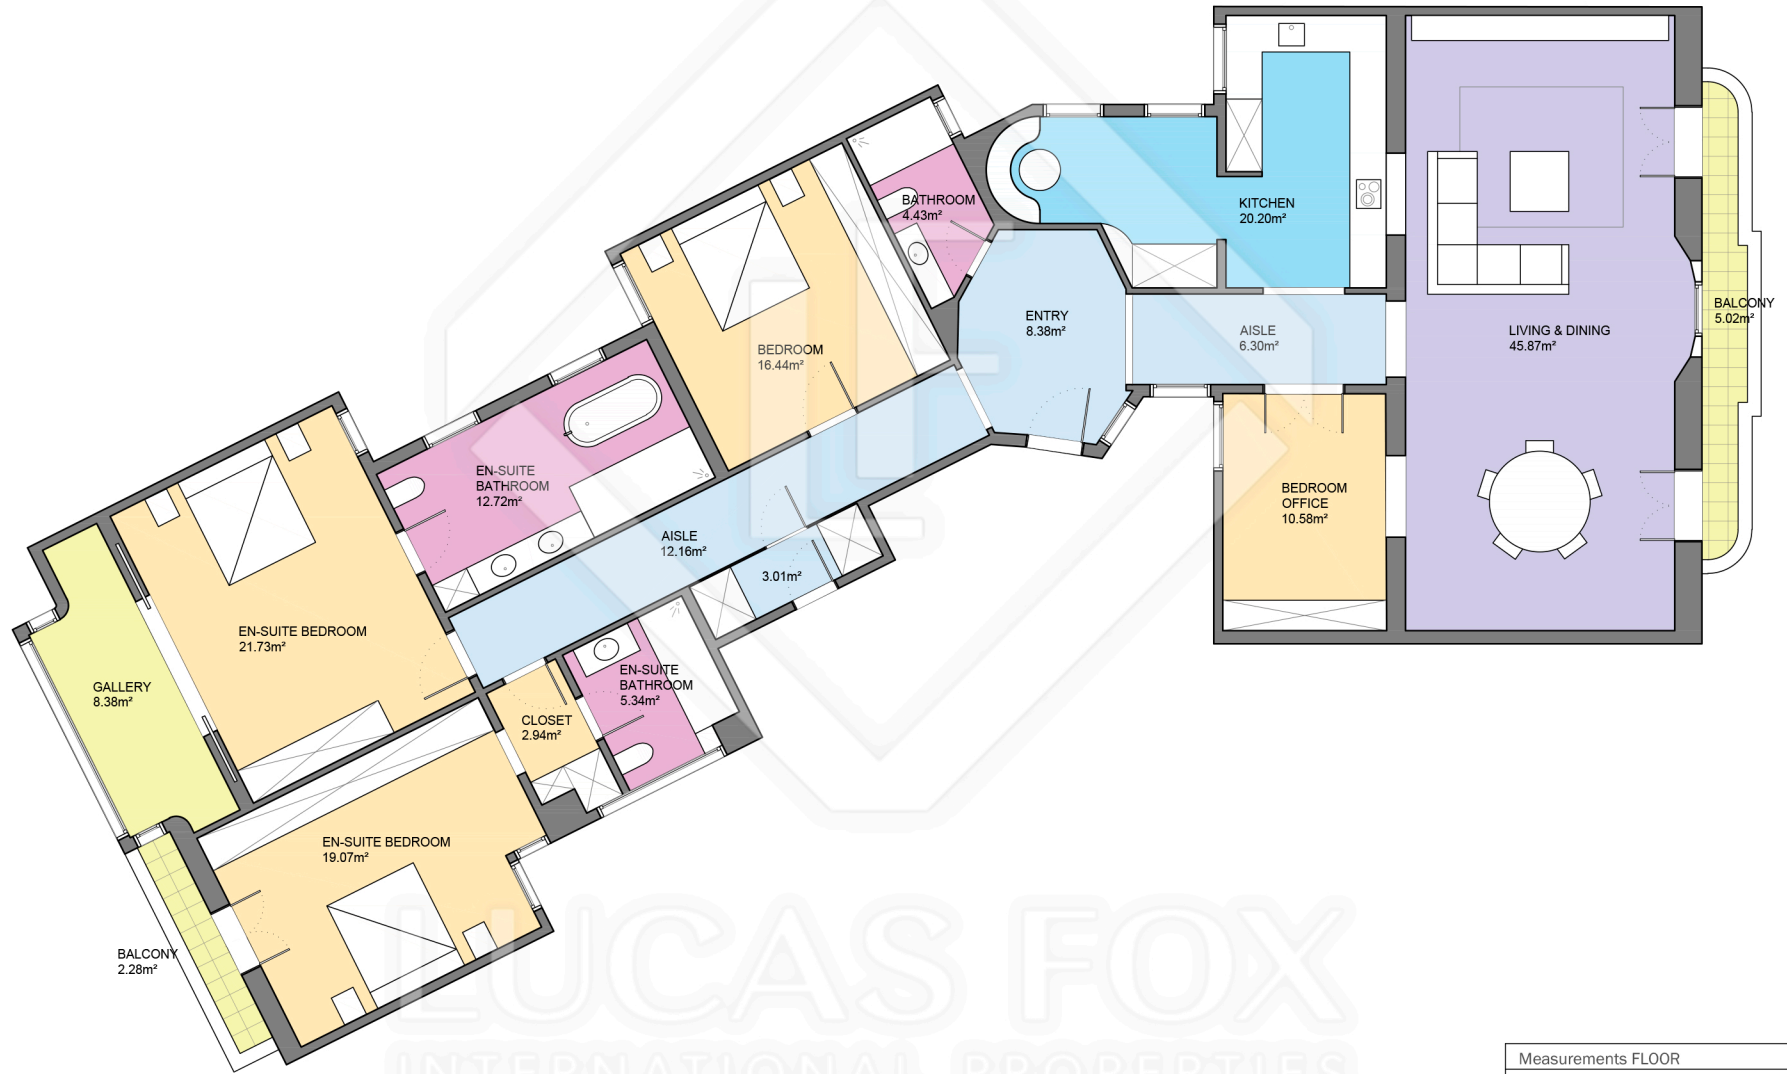

BCN43128

LUCAS FOX
INTERNATIONAL PROPERTIES

Scale in metres. Indicative only. Dimensions are approximate. All information contained here is gathered from sources we believe to be reliable. However we cannot guarantee its accuracy and interested persons should rely on their own enquiries.

Measurements FLOOR	
Built surface	227.70m ²
Useful surface	197.54m ²
Exterior surface	7.30m ²
Height	3.40m