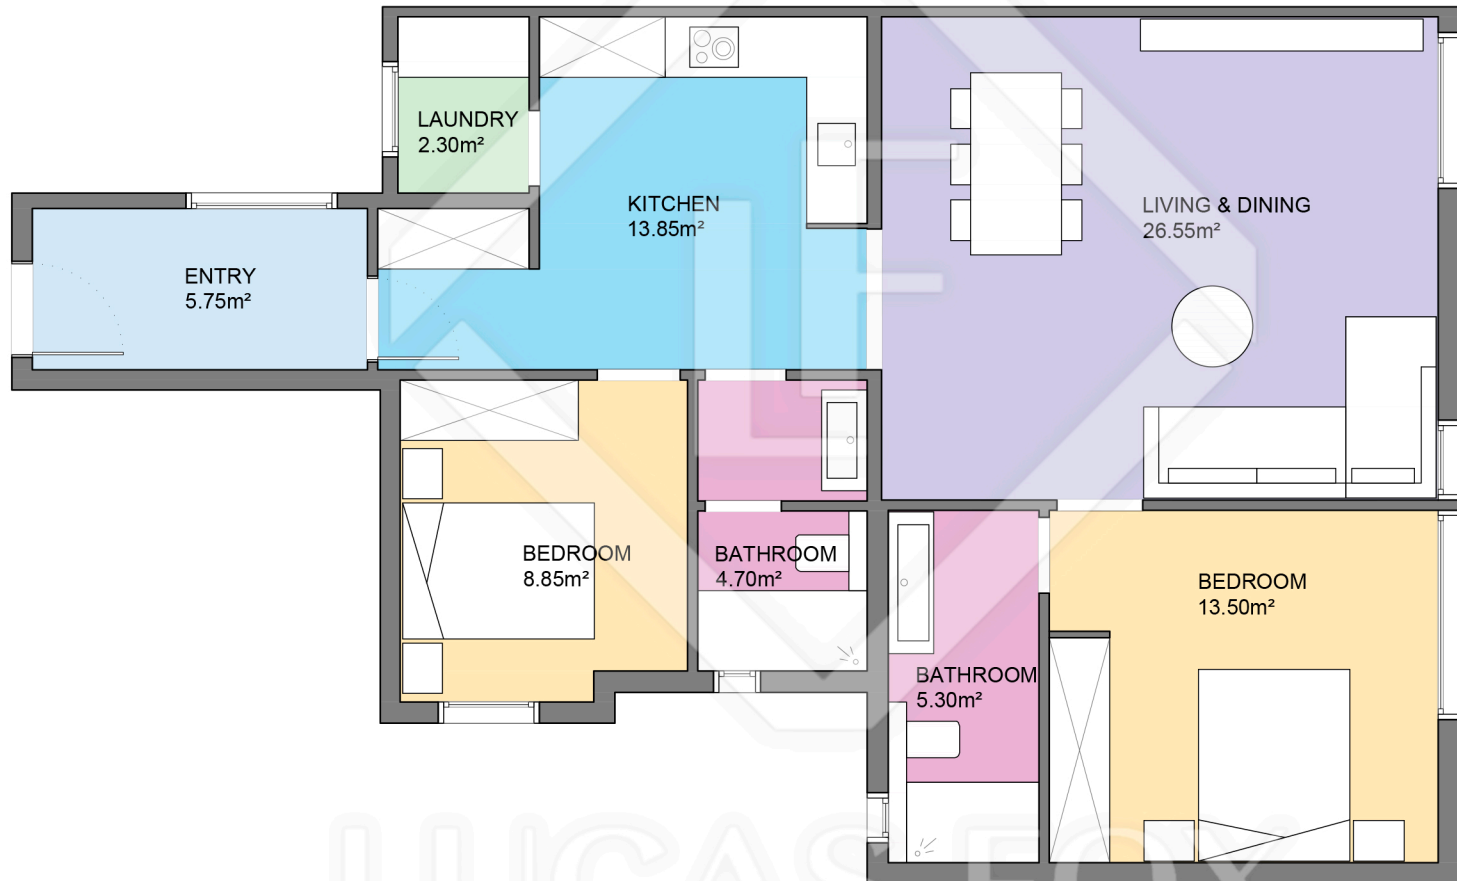

Casanova - Tipología 4

LUCAS FOX
INTERNATIONAL PROPERTIES

Scale in metres. Indicative only. Dimensions are approximate. All information contained here is gathered from sources we believe to be reliable. However we cannot guarantee its accuracy and interested persons should rely on their own enquiries.

Measurements FLOOR	
Built surface	92.75m ²
Useful surface	80.80m ²