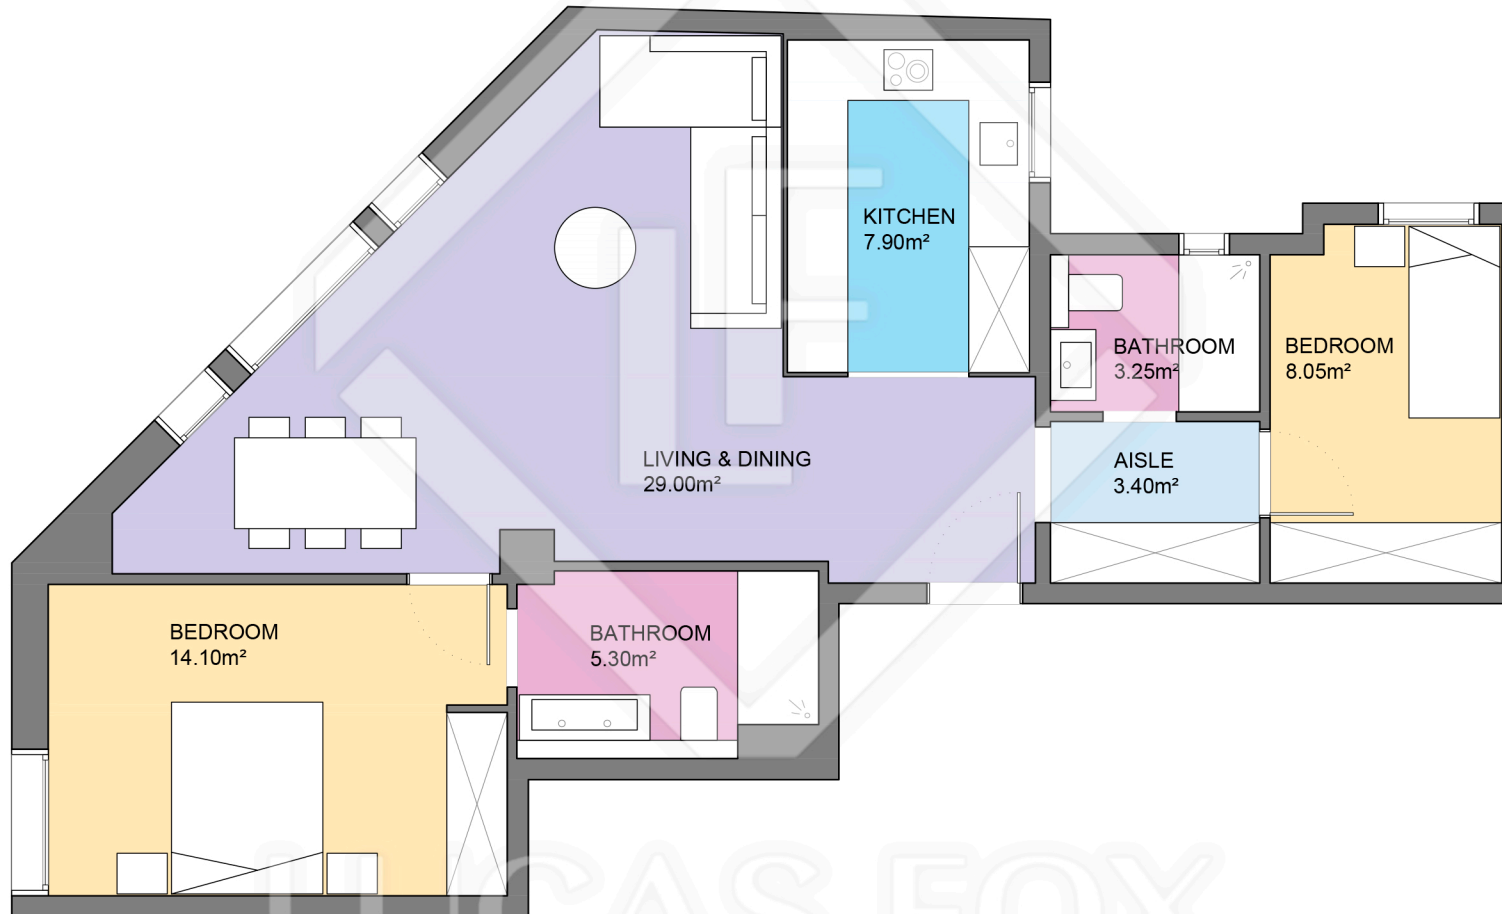

Casanova - Tipología 1

LUCAS FOX
INTERNATIONAL PROPERTIES

Scale in metres. Indicative only. Dimensions are approximate. All information contained here is gathered from sources we believe to be reliable. However we cannot guarantee its accuracy and interested persons should rely on their own enquiries.

Measurements FLOOR	
Built surface	84.05m ²
Useful surface	71.00m ²