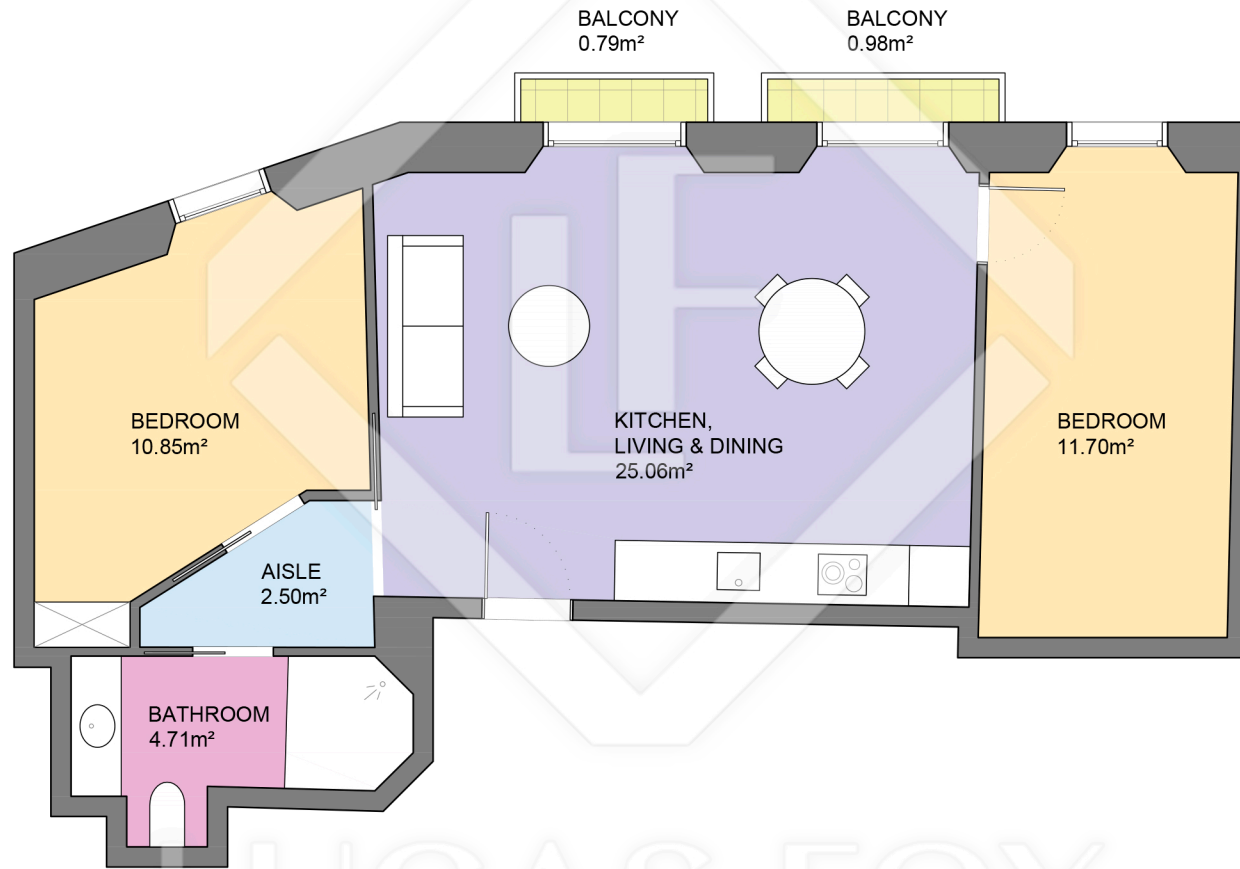

BCN42426

LUCAS FOX
INTERNATIONAL PROPERTIES

LUCAS FOX
INTERNATIONAL PROPERTIES

Scale in metres. Indicative only. Dimensions are approximate. All information contained here is gathered from sources we believe to be reliable. However we cannot guarantee its accuracy and interested persons should rely on their own enquiries.

Measurements FLOOR	
Built surface	67.35m ²
Useful surface	54.82m ²
Exterior surface	1.77m ²
Height	3.35m