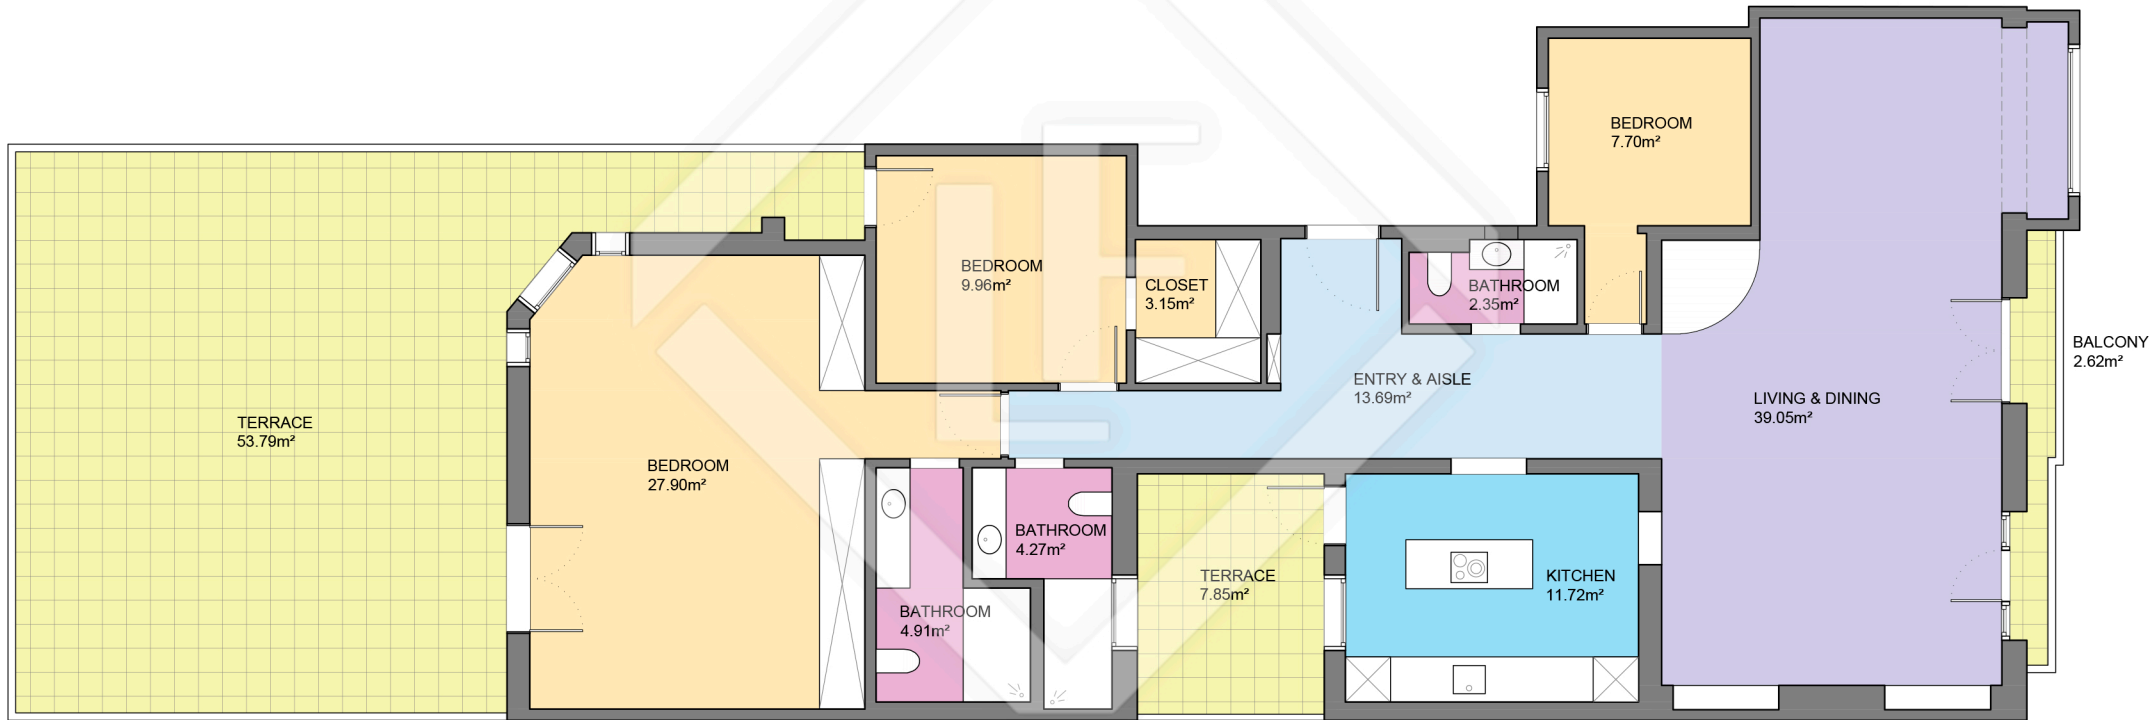

# LUCAS FOX

INTERNATIONAL PROPERTIES

LUCAS FOX  
INTERNATIONAL PROPERTIES

Scale in metres. Indicative only. Dimensions are approximate. All information contained here is gathered from sources we believe to be reliable. However we cannot guarantee its accuracy and interested persons should rely on their own enquiries.

Measurements FLOOR	
Built surface	146.56m <sup>2</sup>
Useful surface	124.71m <sup>2</sup>
Exterior surface	64.26m <sup>2</sup>
Height	2.70m