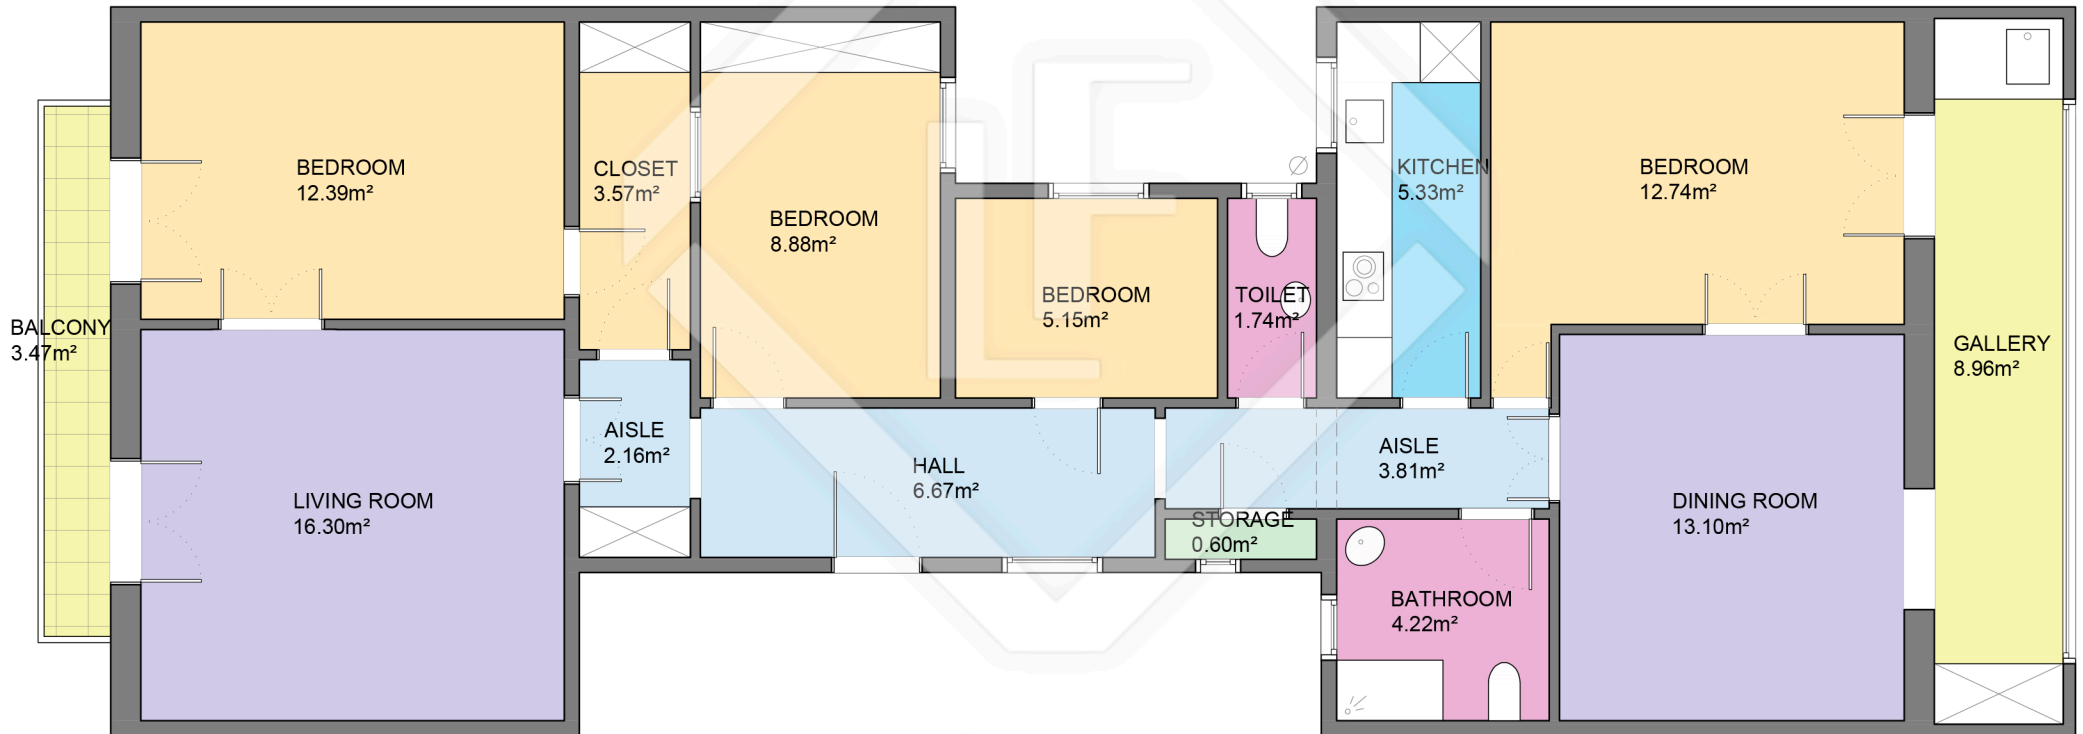

# BCN42188

LUCAS FOX  
INTERNATIONAL PROPERTIES

LUCAS FOX  
INTERNATIONAL PROPERTIES

Scale in metres. Indicative only. Dimensions are approximate. All information contained here is gathered from sources we believe to be reliable. However we cannot guarantee its accuracy and interested persons should rely on their own enquiries.

Measurements FLOOR	
Built surface	121.80m <sup>2</sup>
Useful surface	105.62m <sup>2</sup>
Exterior surface	3.47m <sup>2</sup>
Height	3.24m