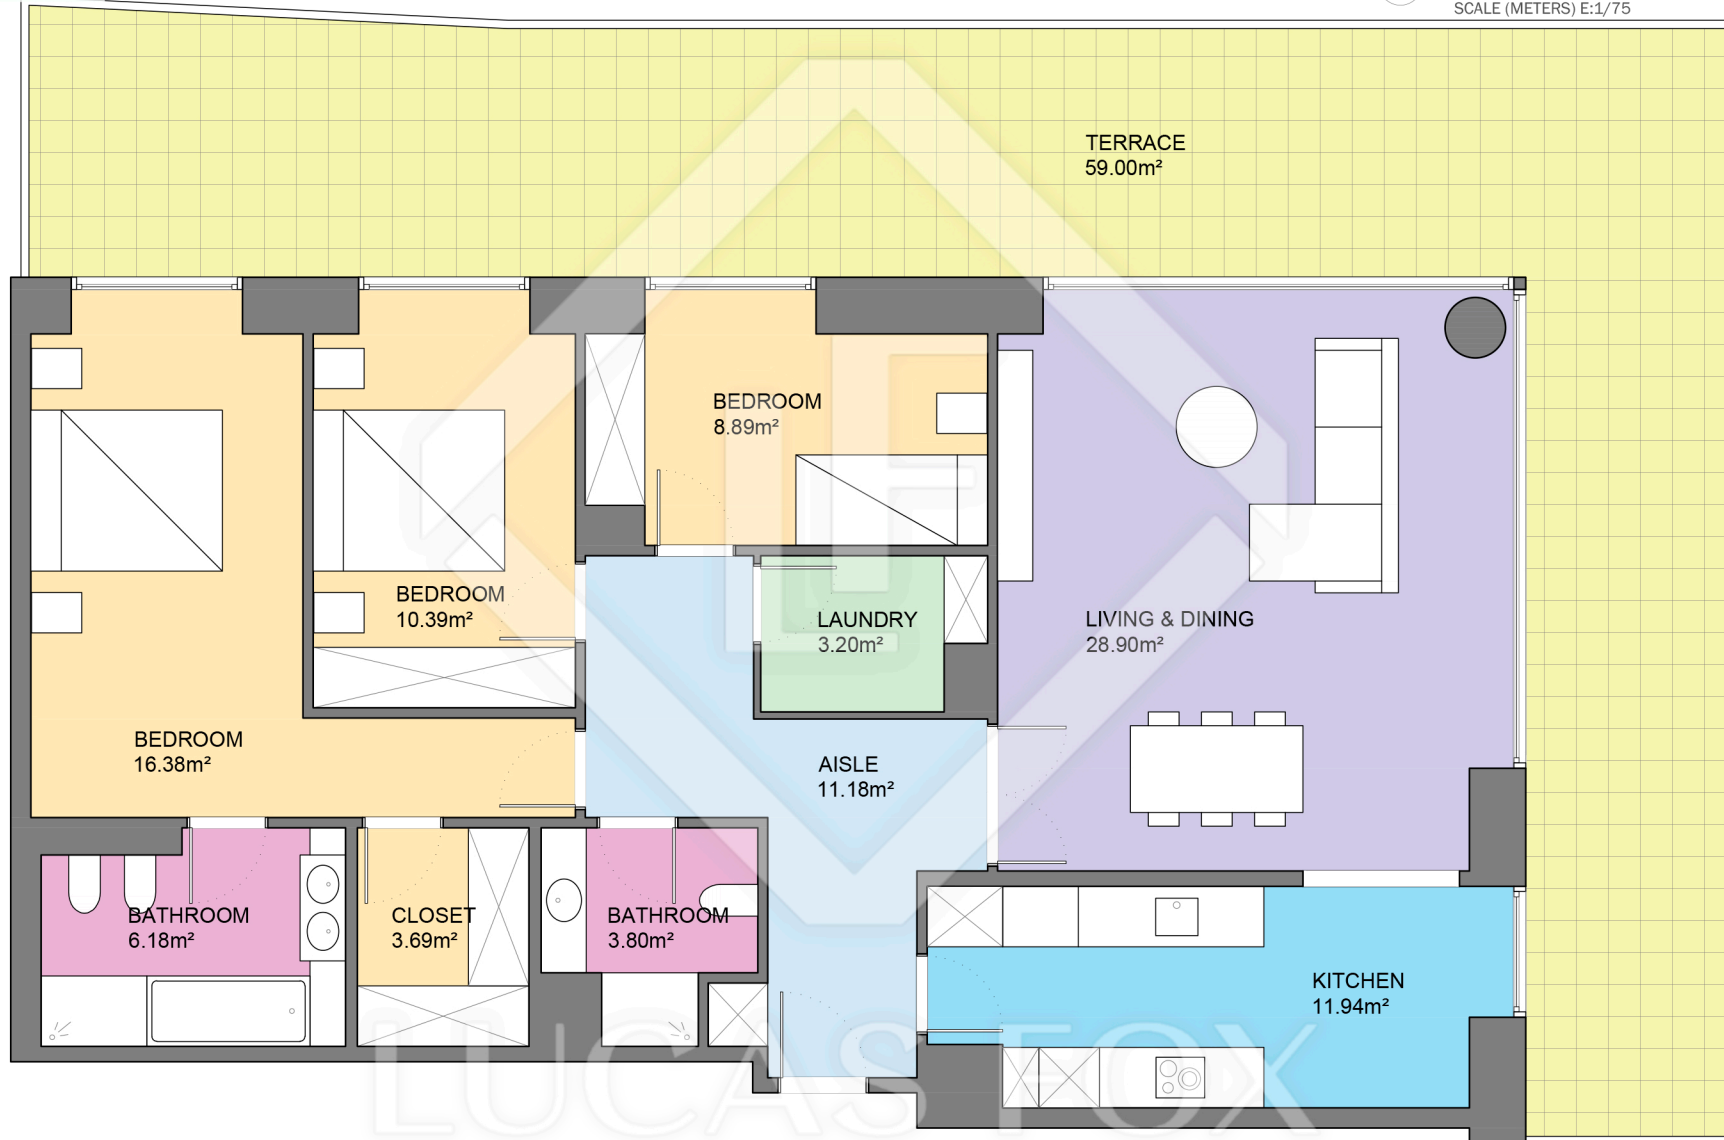

# BCN42033

LUCAS FOX  
INTERNATIONAL PROPERTIES

Measurements FLOOR	
Built surface	121.50m <sup>2</sup>
Useful surface	104.53m <sup>2</sup>
Exterior surface	59.00m <sup>2</sup>
Height	2.63m

LUCAS FOX  
INTERNATIONAL PROPERTIES

Scale in metres. Indicative only. Dimensions are approximate. All information contained here is gathered from sources we believe to be reliable. However we cannot guarantee its accuracy and interested persons should rely on their own enquiries.