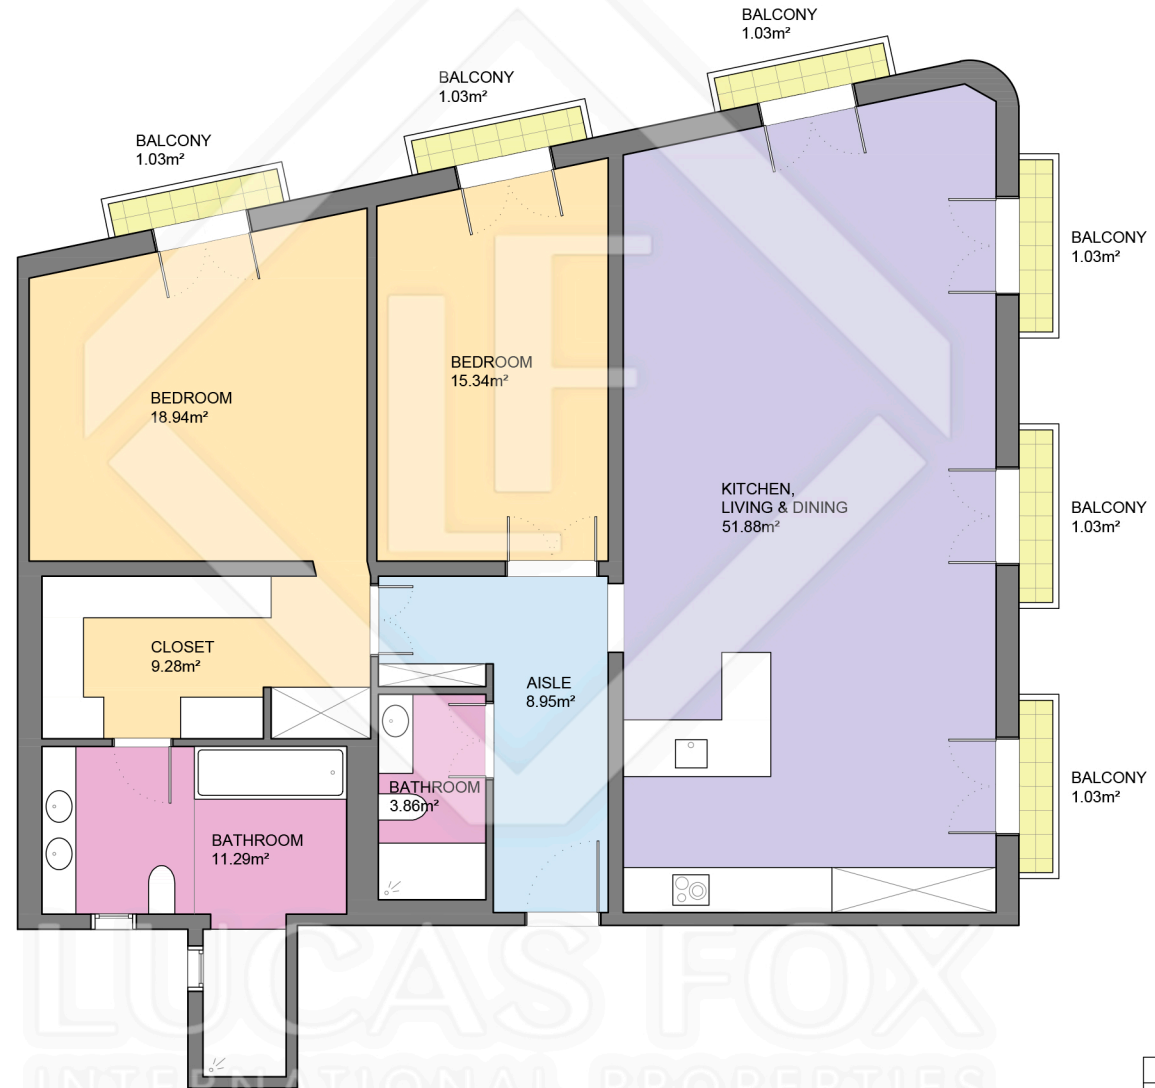

BCN41934

LUCAS FOX
INTERNATIONAL PROPERTIES

Scale in metres. Indicative only. Dimensions are approximate. All information contained here is gathered from sources we believe to be reliable. However we cannot guarantee its accuracy and interested persons should rely on their own enquiries.

Measurements FLOOR	
Built surface	137.28m ²
Useful surface	119.55m ²
Exterior surface	6.18m ²
Height	2.93m