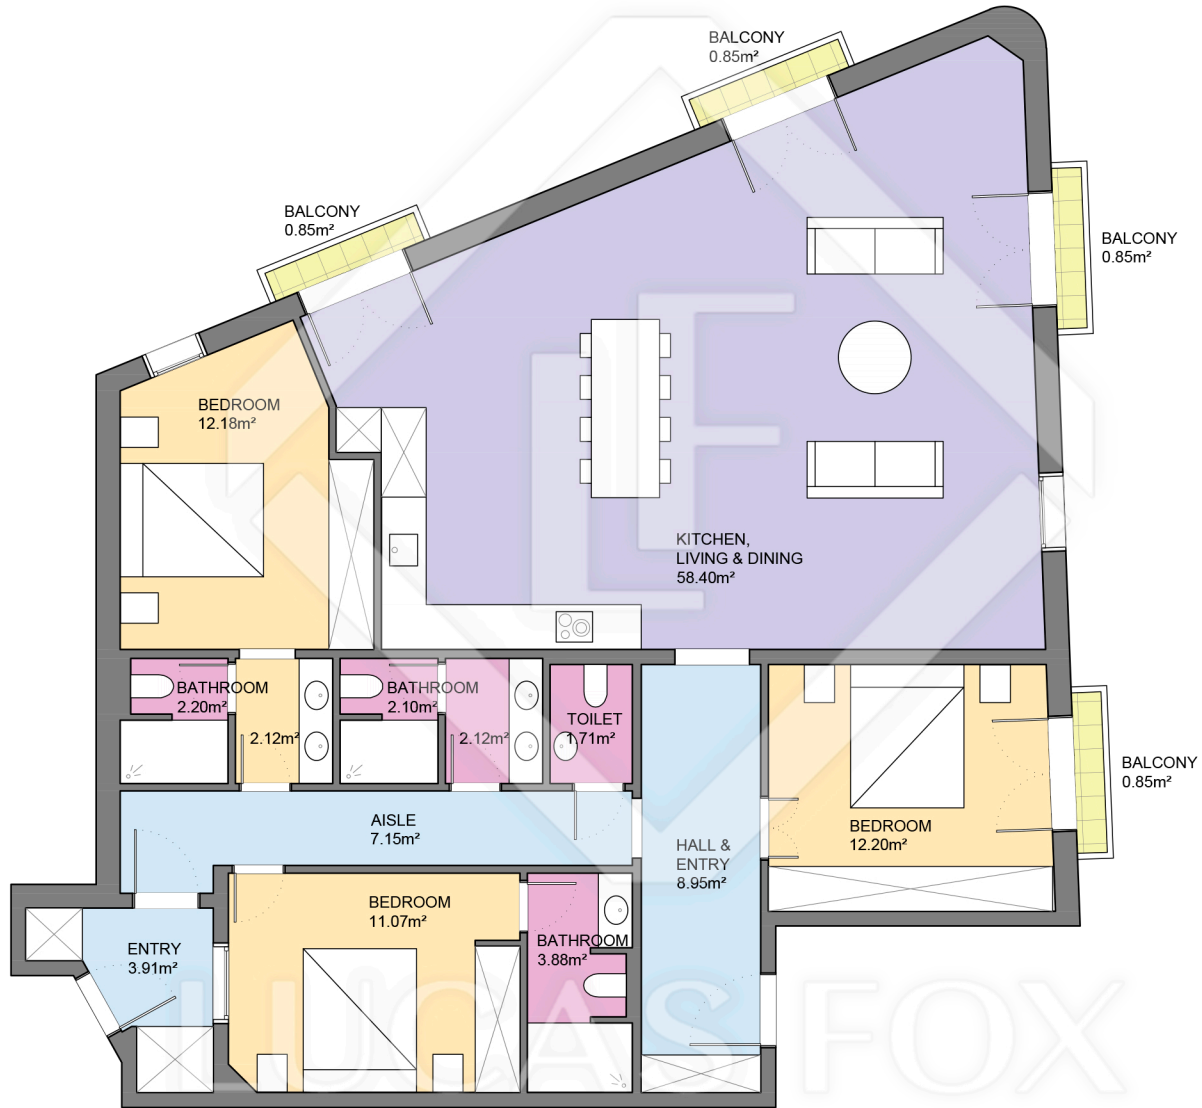

BCN41929

LUCAS FOX
INTERNATIONAL PROPERTIES

Scale in metres. Indicative only. Dimensions are approximate. All information contained here is gathered from sources we believe to be reliable. However we cannot guarantee its accuracy and interested persons should rely on their own enquiries.

Measurements FLOOR	
Built surface	150.16m ²
Useful surface	127.98m ²
Exterior surface	3.40m ²