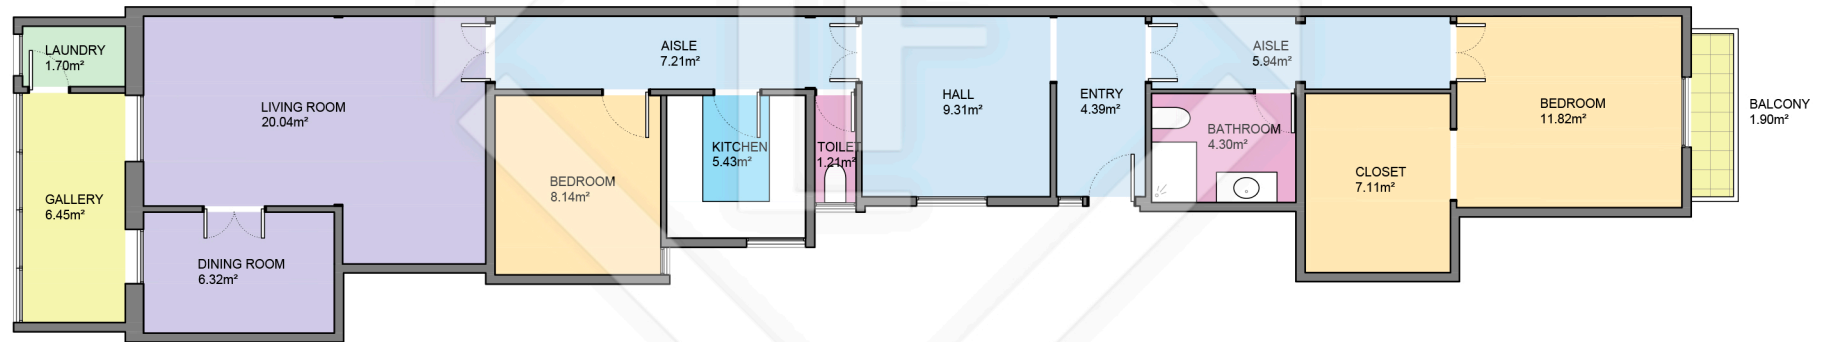

# LUCAS FOX

INTERNATIONAL PROPERTIES

LUCAS FOX  
INTERNATIONAL PROPERTIES

Scale in metres. Indicative only. Dimensions are approximate. All information contained here is gathered from sources we believe to be reliable. However we cannot guarantee its accuracy and interested persons should rely on their own enquiries.

Measurements FLOOR	
Built surface	115.48m <sup>2</sup>
Useful surface	99.37m <sup>2</sup>
Exterior surface	1.90m <sup>2</sup>