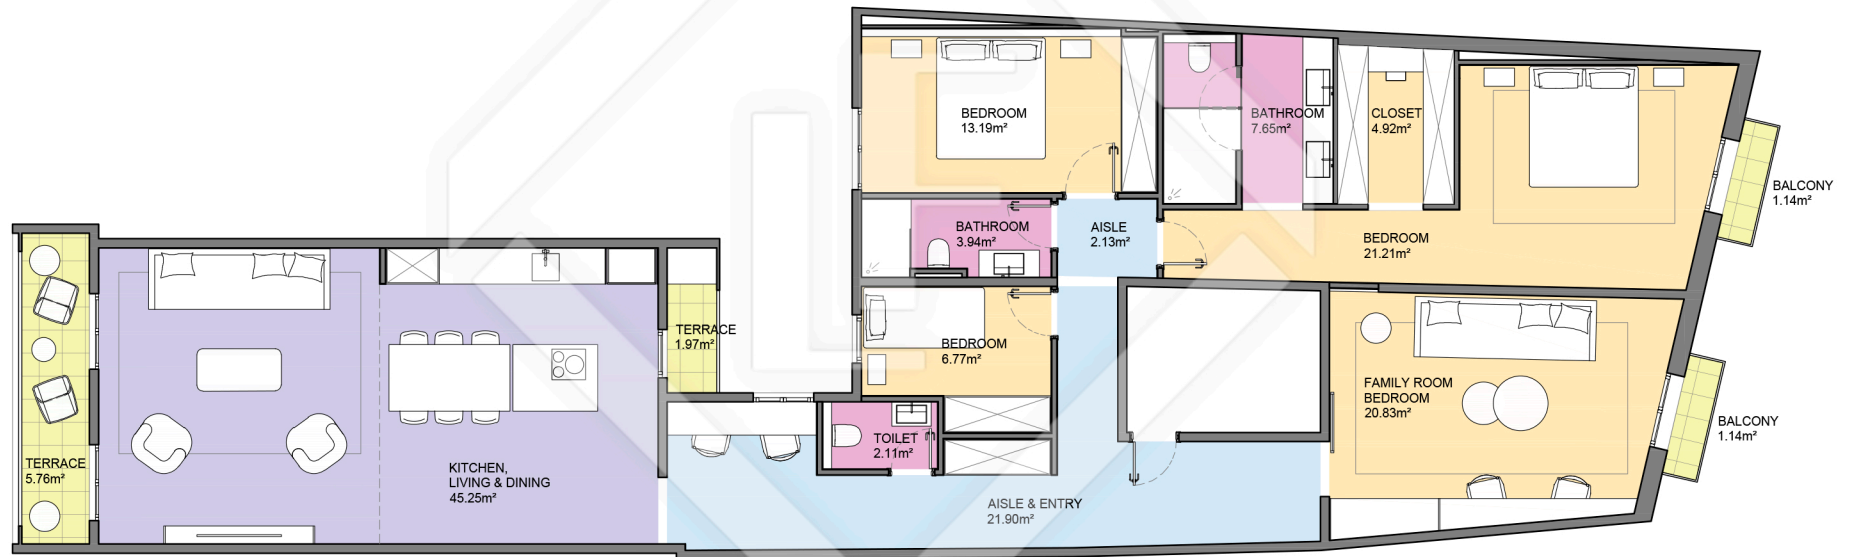

BCN41805

LUCAS FOX
INTERNATIONAL PROPERTIES

Scale in metres. Indicative only. Dimensions are approximate. All information contained here is gathered from sources we believe to be reliable. However we cannot guarantee its accuracy and interested persons should rely on their own enquiries.

Measurements FLOOR	
Built surface	170.96m ²
Useful surface	150.19m ²
Exterior surface	10.01m ²