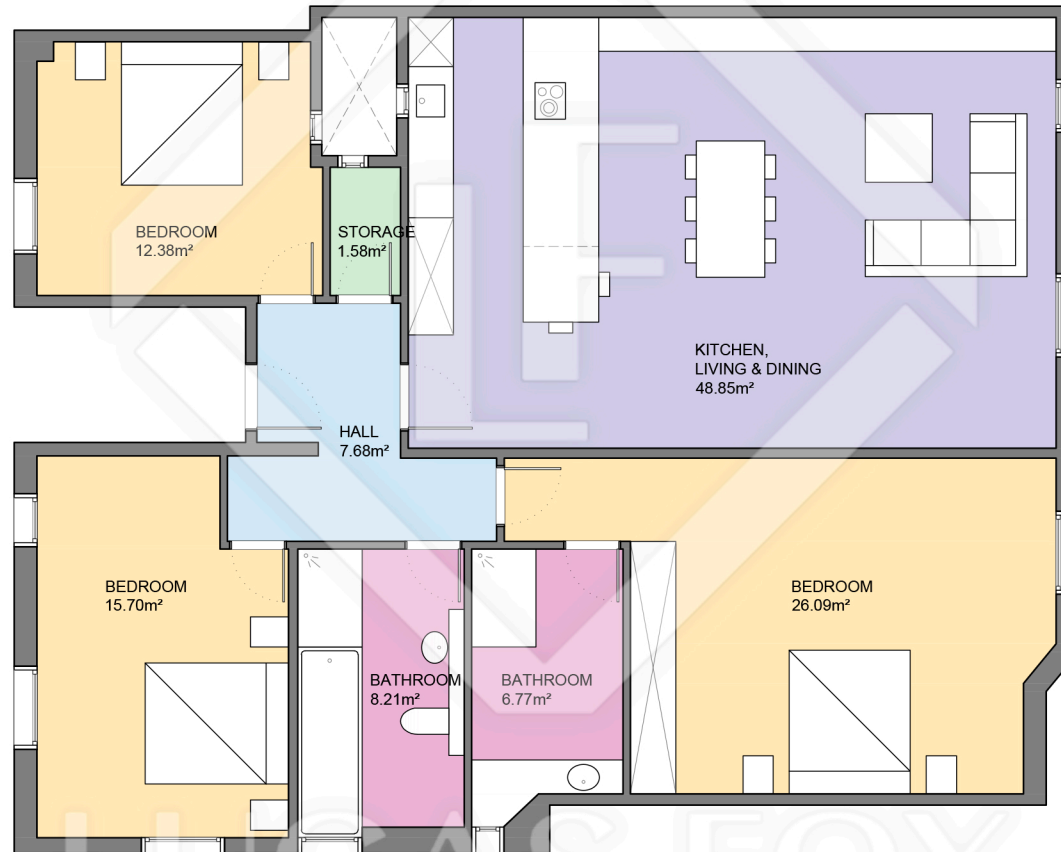

BCN41775

LUCAS FOX
INTERNATIONAL PROPERTIES

Scale in metres. Indicative only. Dimensions are approximate. All information contained here is gathered from sources we believe to be reliable. However we cannot guarantee its accuracy and interested persons should rely on their own enquiries.

Measurements FLOOR	
Built surface	145.45m ²
Useful surface	127.25m ²
Height	2.45m