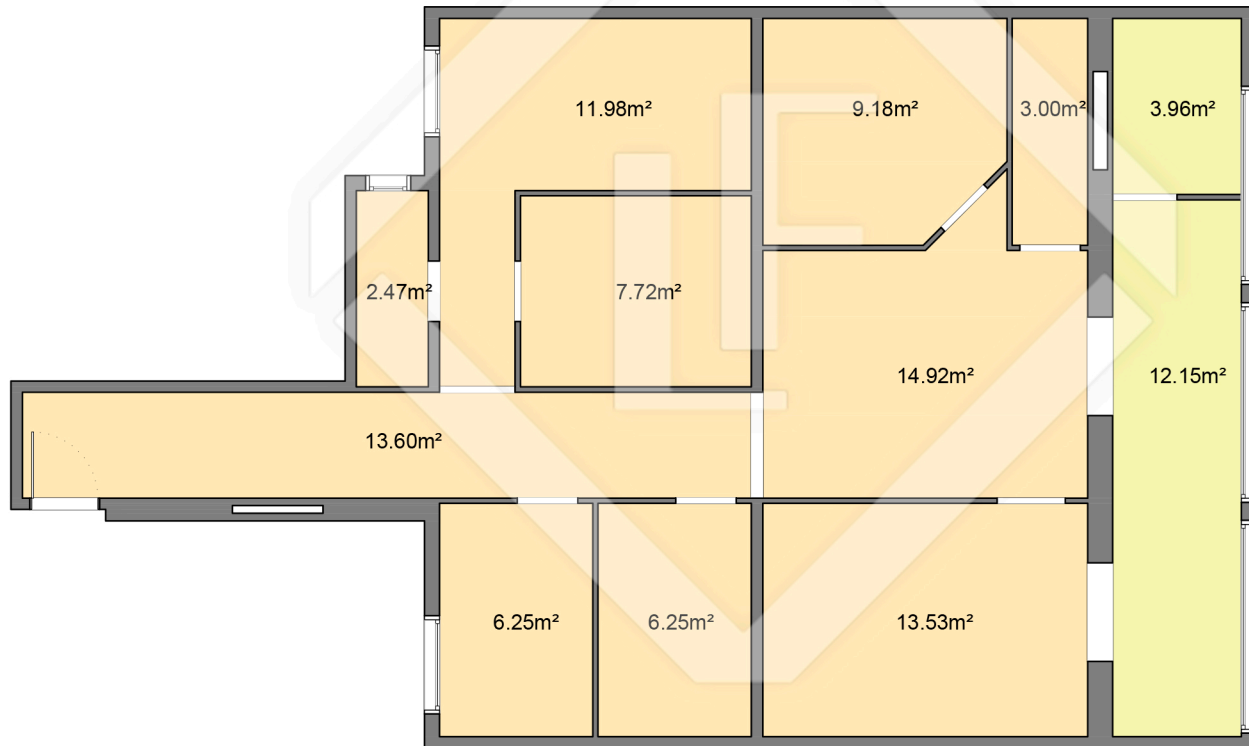

BCN41731

LUCAS FOX
INTERNATIONAL PROPERTIES

LUCAS FOX
INTERNATIONAL PROPERTIES

Scale in metres. Indicative only. Dimensions are approximate. All information contained here is gathered from sources we believe to be reliable. However we cannot guarantee its accuracy and interested persons should rely on their own enquiries.

Measurements FLOOR	
Built surface	119.90m ²
Useful surface	104.90m ²