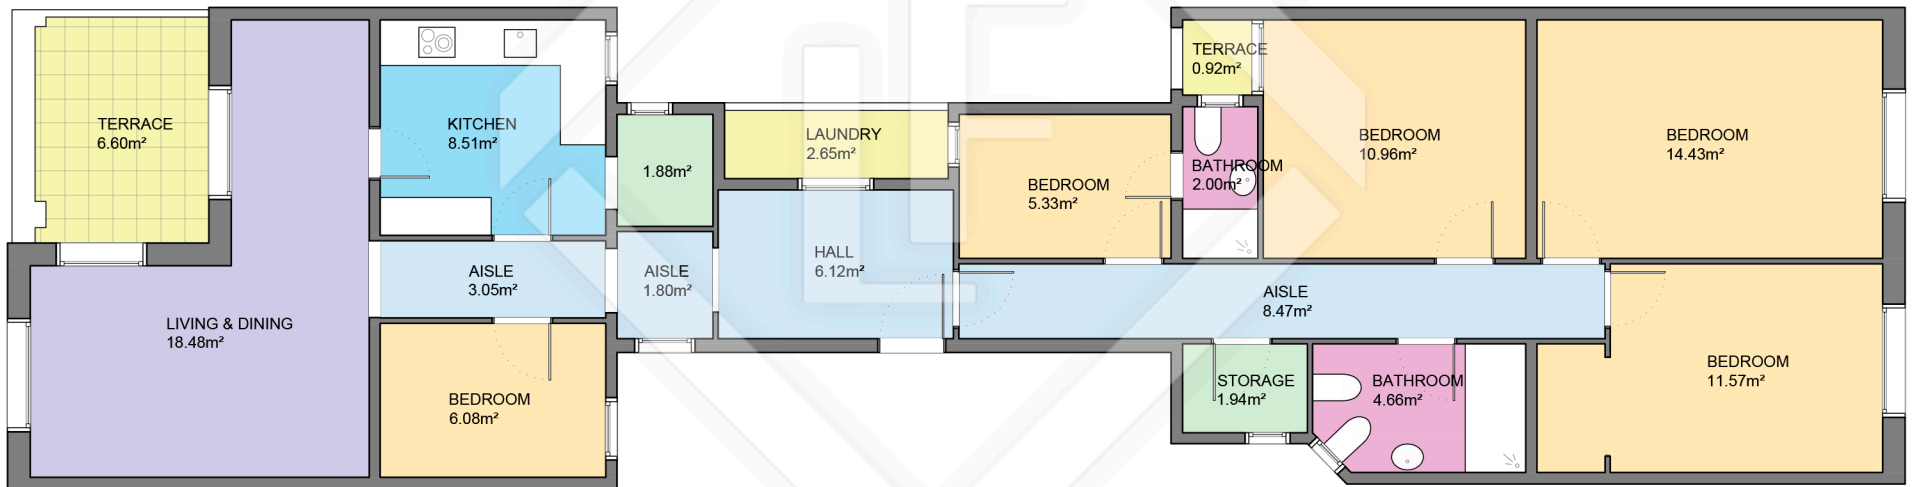

BCN41716 A reformar.

LUCAS FOX
INTERNATIONAL PROPERTIES

LUCAS FOX
INTERNATIONAL PROPERTIES

Scale in metres. Indicative only. Dimensions are approximate. All information contained here is gathered from sources we believe to be reliable. However we cannot guarantee its accuracy and interested persons should rely on their own enquiries.

Measurements FLOOR	
Built surface	125.05m ²
Useful surface	105.30m ²
Exterior surface	6.60m ²