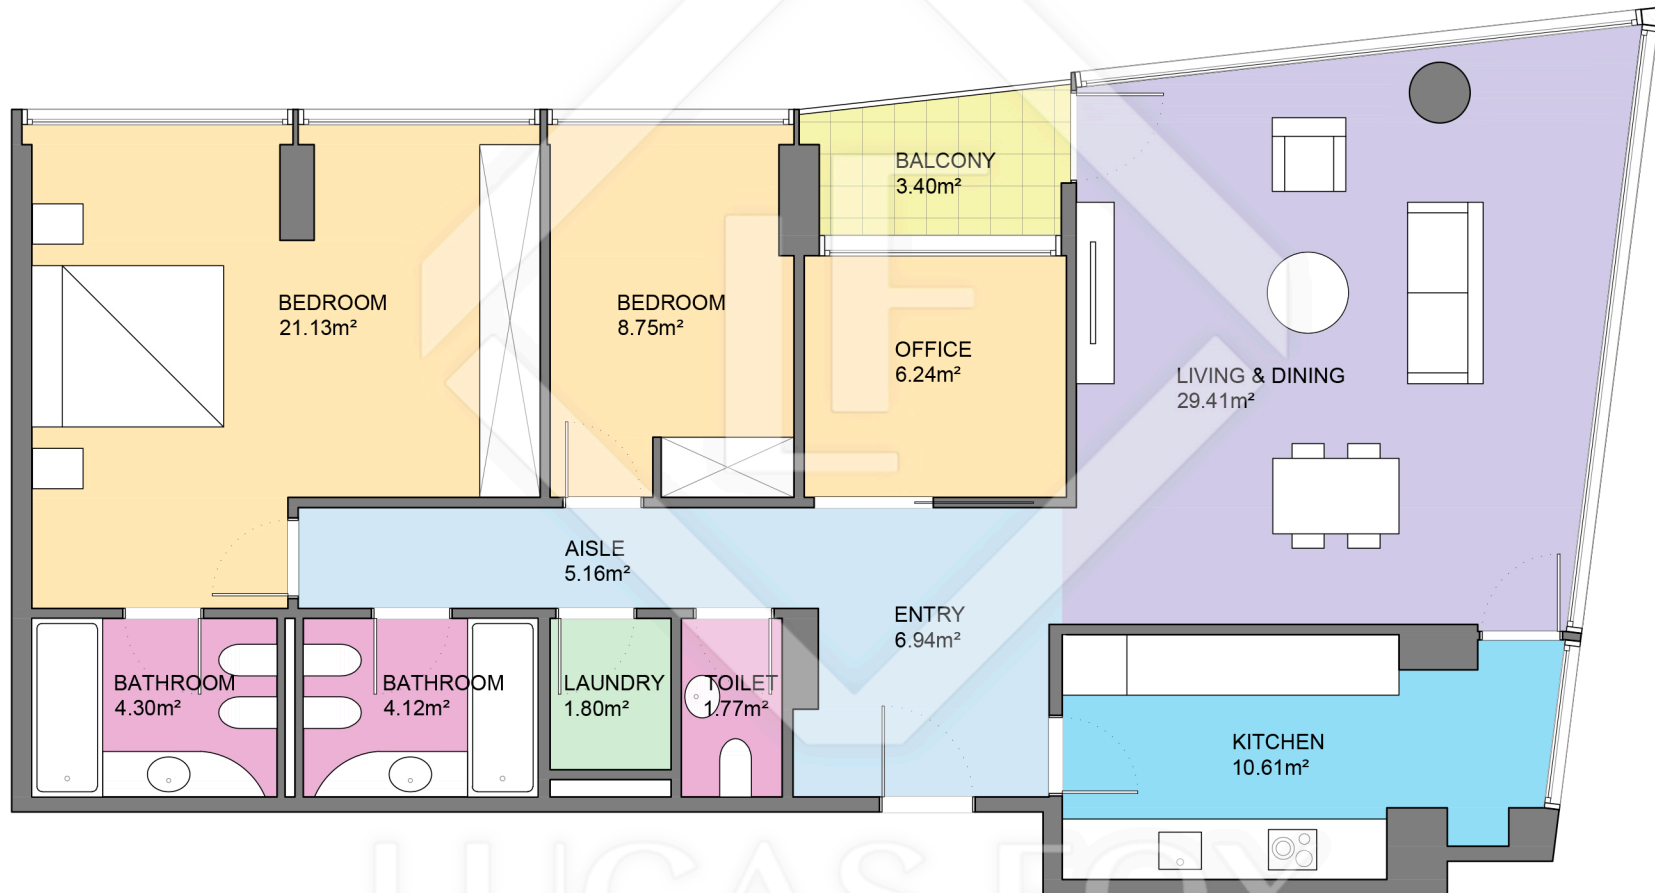

BCN4166

LUCAS FOX
INTERNATIONAL PROPERTIES

Scale in metres. Indicative only. Dimensions are approximate. All information contained here is gathered from sources we believe to be reliable. However we cannot guarantee its accuracy and interested persons should rely on their own enquiries.

Measurements FLOOR	
Built surface	114.65m ²
Useful surface	100.23m ²
Exterior surface	3.40m ²
Height	2.60m