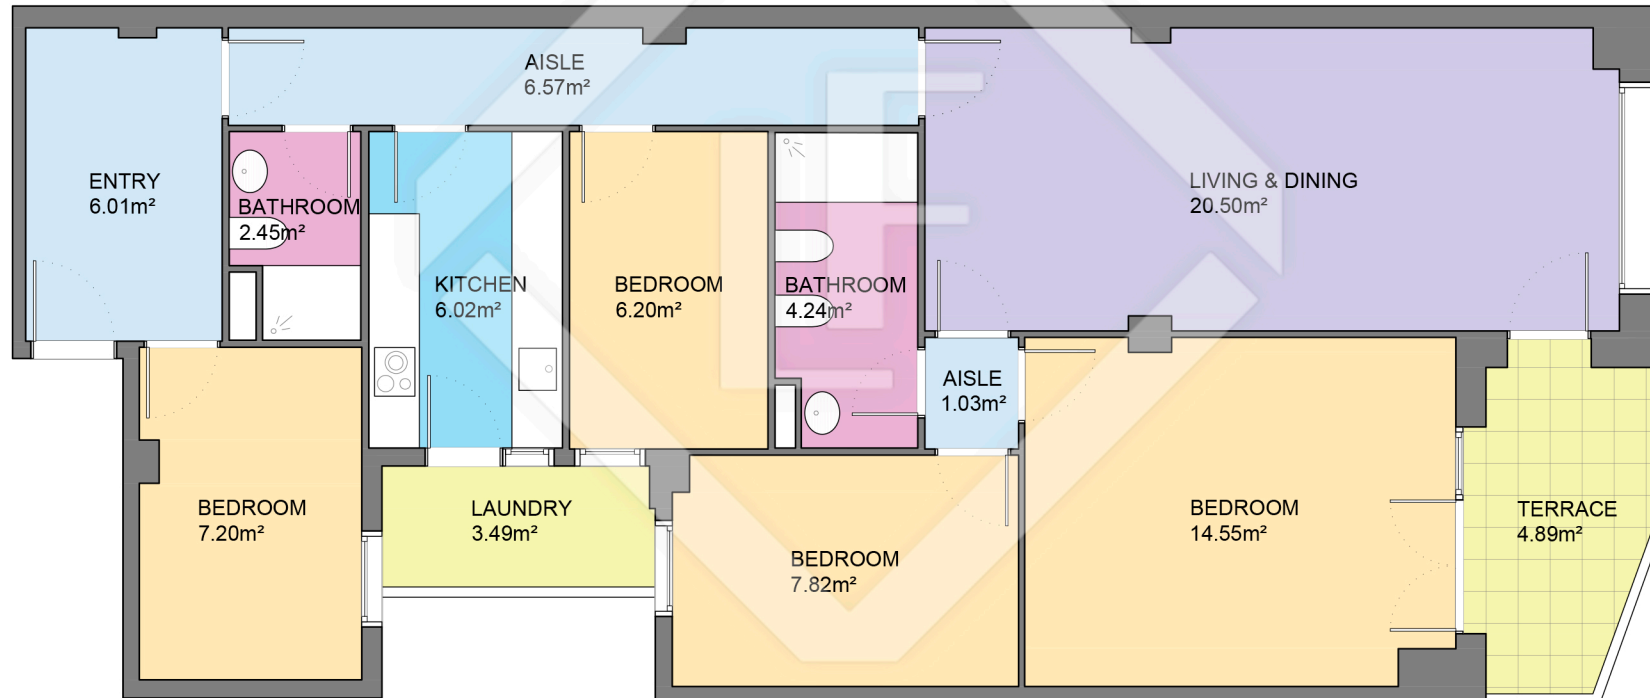

Planta tipo (1^a- 6^a) PUERTA 4

LUCAS FOX
INTERNATIONAL PROPERTIES

LUCAS FOX
INTERNATIONAL PROPERTIES

Scale in metres. Indicative only. Dimensions are approximate. All information contained here is gathered from sources we believe to be reliable. However we cannot guarantee its accuracy and interested persons should rely on their own enquiries.

Measurements FLOOR	
Built surface	99.08m ²
Useful surface	86.08m ²
Exterior surface	4.89m ²