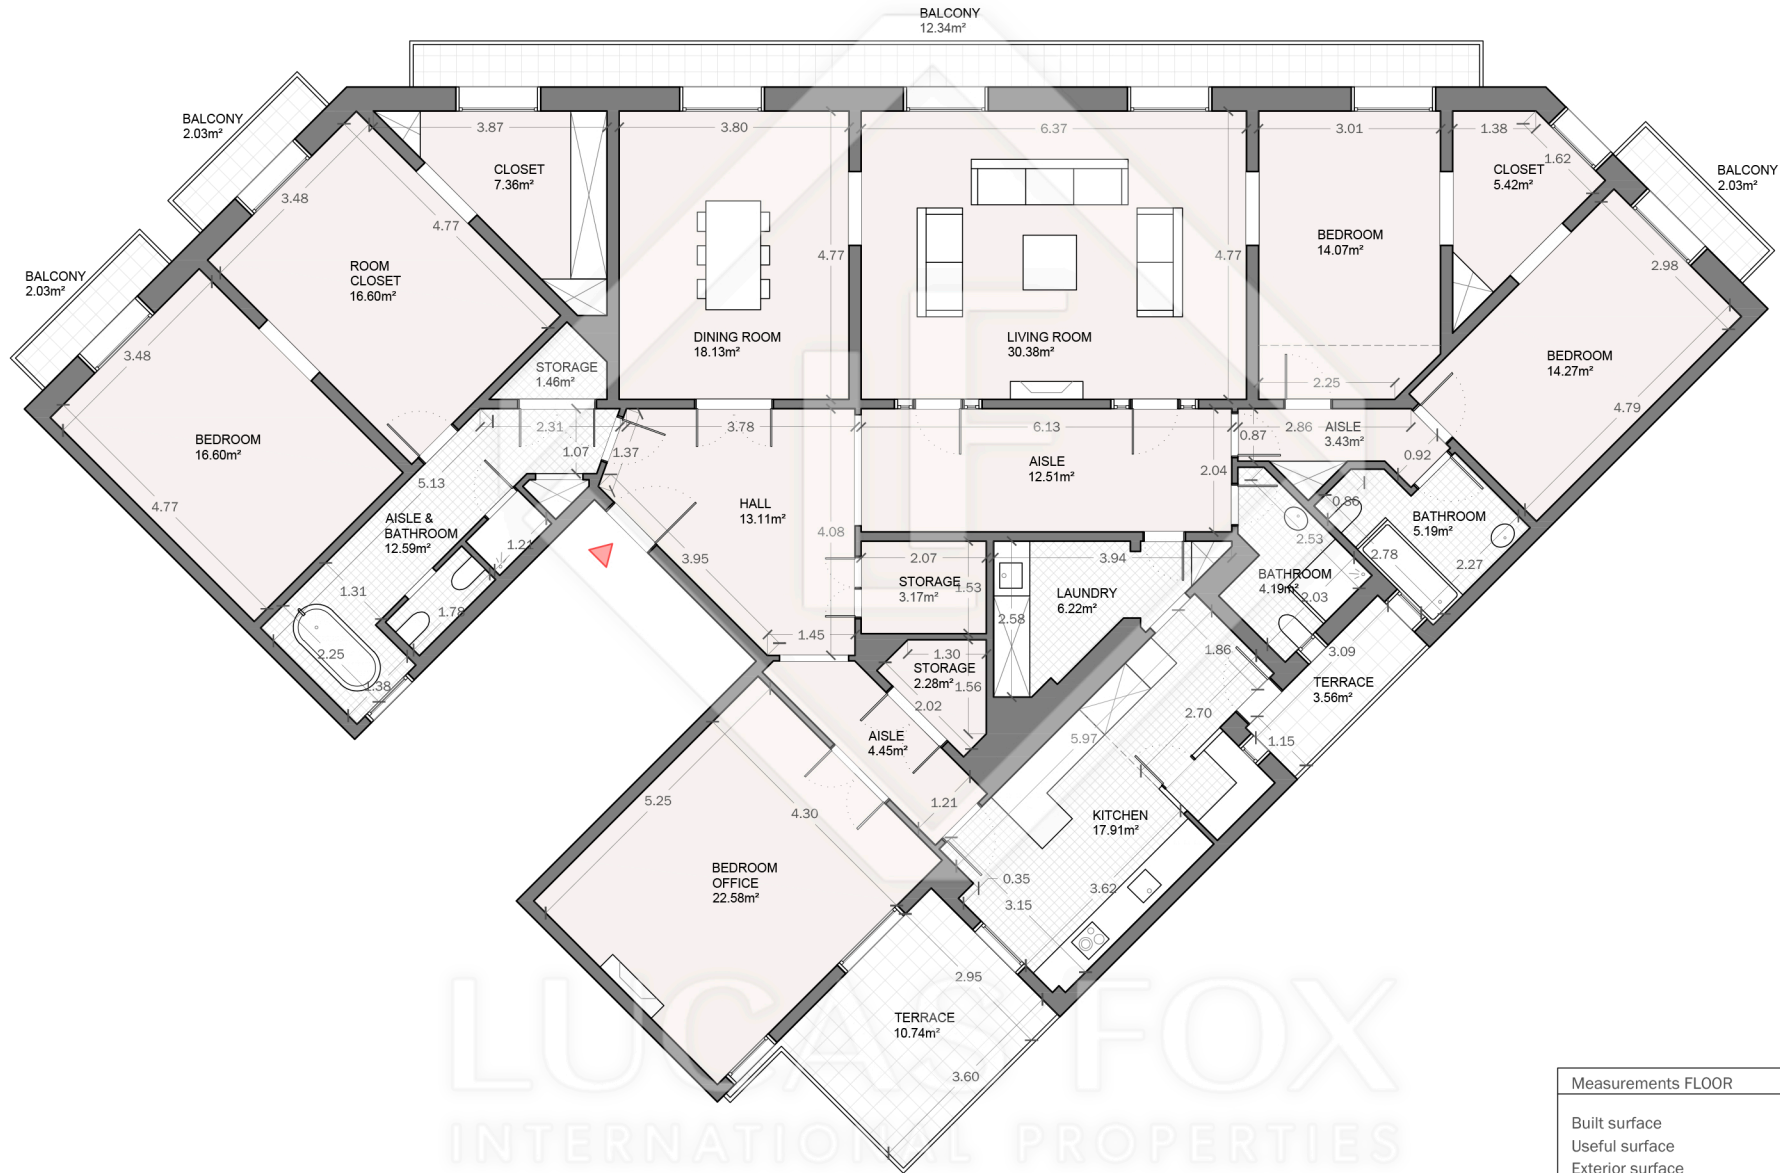

BCN41457

Measurements FLOOR	
Built surface	275.80m ²
Useful surface	231.94m ²
Exterior surface	32.73m ²
Height	4.25m
Mezzanine surface	35.10m ²

Scale in metres. Indicative only. Dimensions are approximate. All information contained here is gathered from sources we believe to be reliable. However we cannot guarantee its accuracy and interested persons should rely on their own enquiries.