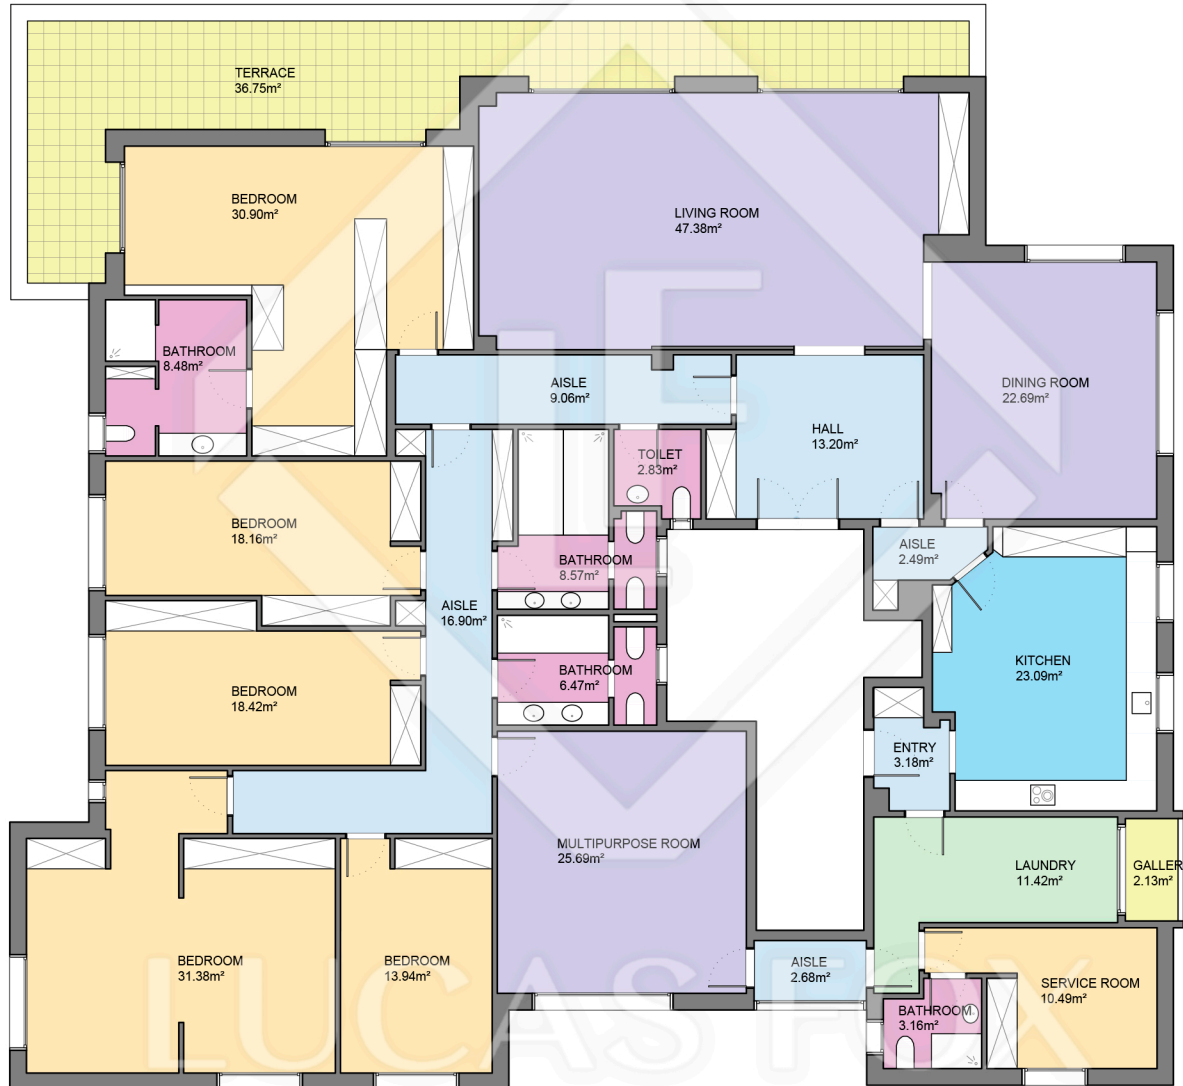

BCN41345

LUCAS FOX INTERNATIONAL PROPERTIES

Measurements FLOOR	
Built surface	380.85m ²
Useful surface	332.74m ²
Exterior surface	36.75m ²
Height	2.63m

LUCAS FOX
INTERNATIONAL PROPERTIES

Scale in metres. Indicative only. Dimensions are approximate. All information contained here is gathered from sources we believe to be reliable. However we cannot guarantee its accuracy and interested persons should rely on their own enquiries.