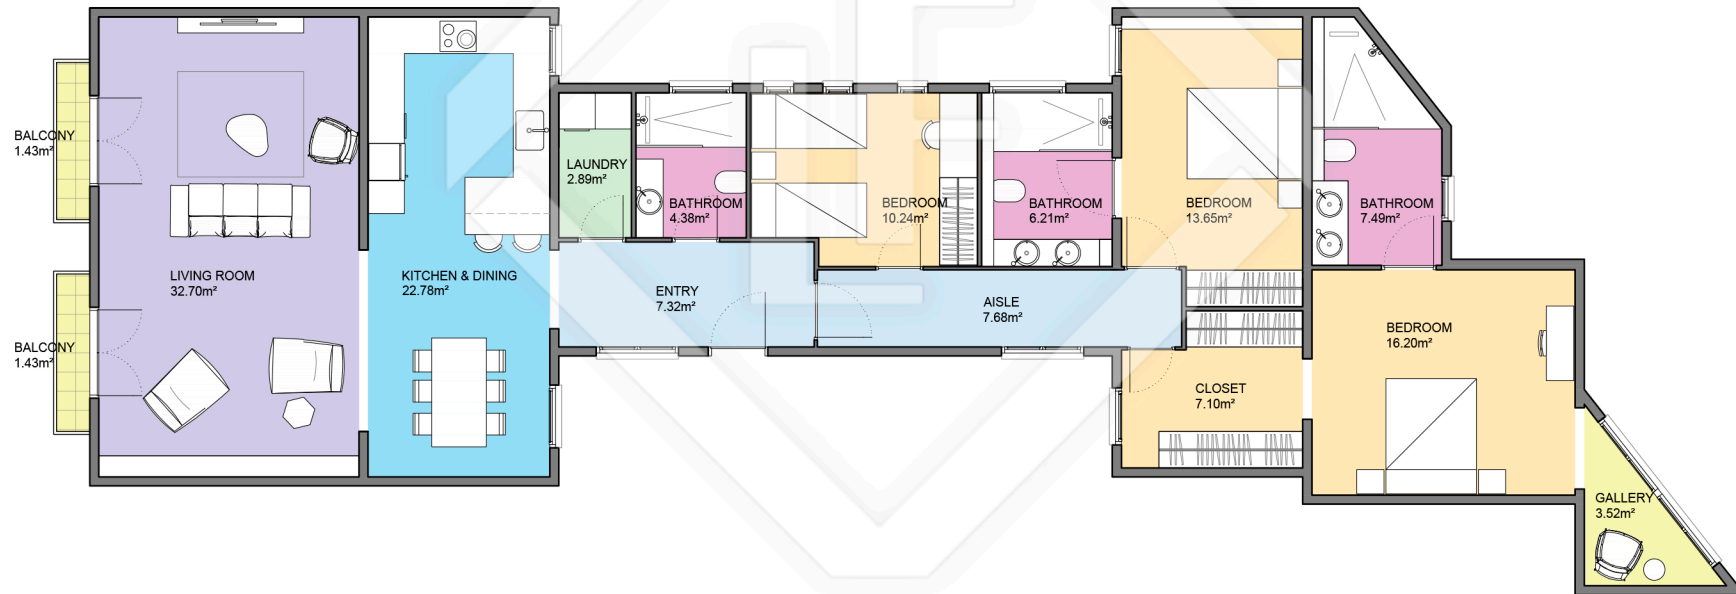

BCN41297

LUCAS FOX

INTERNATIONAL PROPERTIES

Scale in metres. Indicative only. Dimensions are approximate. All information contained here is gathered from sources we believe to be reliable. However we cannot guarantee its accuracy and interested persons should rely on their own enquiries.

Measurements FLOOR	
Built surface	159.20m²
Useful surface	142.16m²
Exterior surface	2.86m²
Height	3.00m