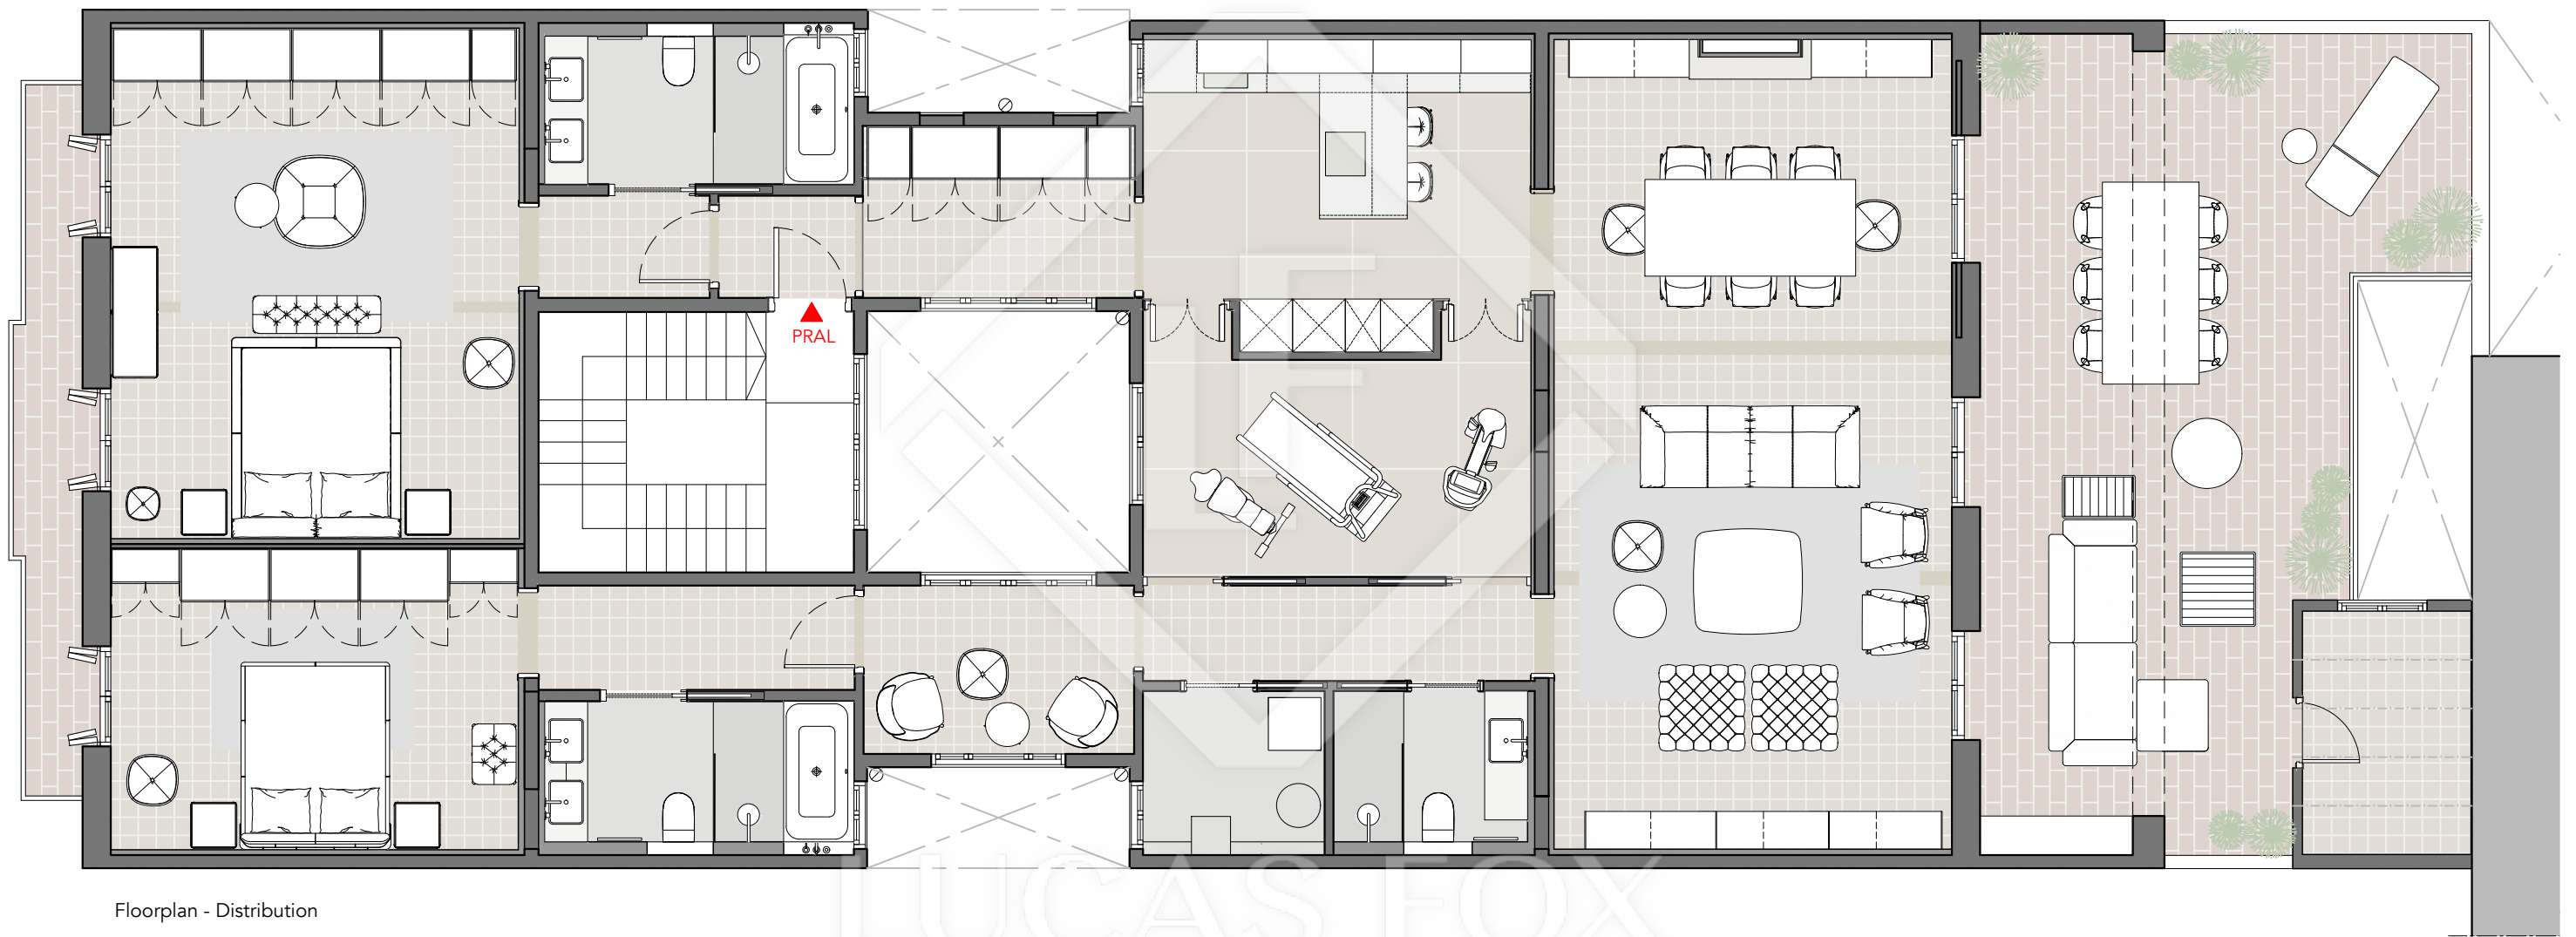

Floorplan - Distribution

LUCAS FOX
INTERNATIONAL PROPERTIES

PR256

E 1:75 A3

CATASTRO BUILT SURFACES - PRINCIPAL		
Description		TOTAL
INTERIOR SURFACE	m2	220.00
TERRACE	m2	45.74
TOTAL	m2	265.74

Floorplan - Distribution

LUCAS FOX
INTERNATIONAL PROPERTIES

PR256

E 1:75 A3

CATASTRO BUILT SURFACES - PRINCIPAL		
Description		TOTAL
INTERIOR SURFACE	m2	220.00
TERRACE	m2	45.74
TOTAL	m2	265.74

Floorplan - Distribution

LUCAS FOX
INTERNATIONAL PROPERTIES

PR256

E 1:75 A3

CATASTRO BUILT SURFACES - PRINCIPAL		
Description		TOTAL
INTERIOR SURFACE	m2	220.00
TERRACE	m2	45.74
TOTAL	m2	265.74

Floorplan - Distribution

LUCAS FOX
INTERNATIONAL PROPERTIES

PR256

E 1:75 A3

CATASTRO BUILT SURFACES - PRINCIPAL		
Description		TOTAL
INTERIOR SURFACE	m2	220.00
TERRACE	m2	45.74
TOTAL	m2	265.74