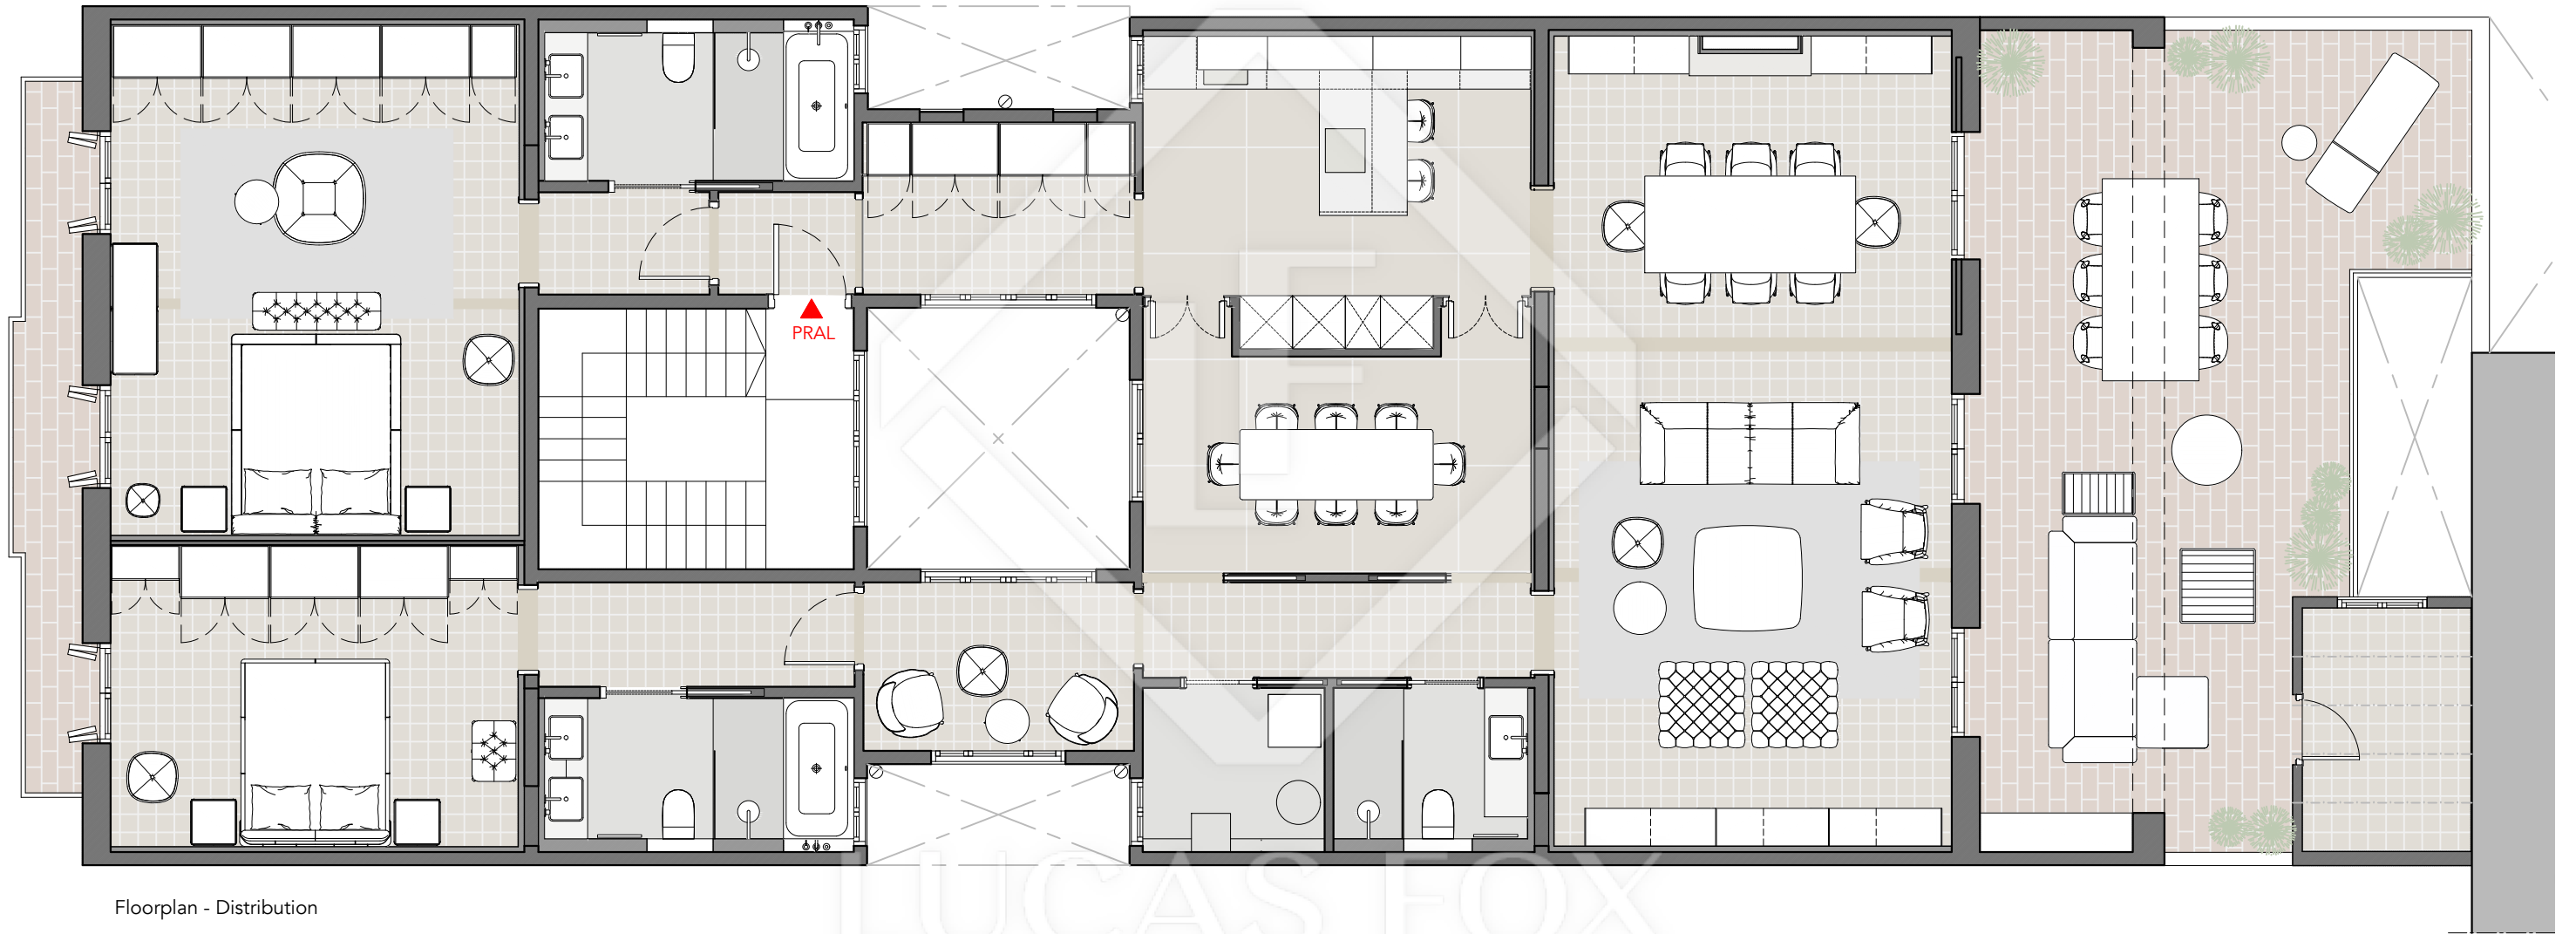

Floorplan - Distribution

LUCAS FOX
INTERNATIONAL PROPERTIES

PR256

E 1:75 A3

CATASTRO BUILT SURFACES - PRINCIPAL		
Description		TOTAL
INTERIOR SURFACE	m2	220.00
TERRACE	m2	45.74
TOTAL	m2	265.74

Floorplan - Distribution

LUCAS FOX
INTERNATIONAL PROPERTIES

PR256

E 1:75 A3

CATASTRO BUILT SURFACES - PRINCIPAL		
Description		TOTAL
INTERIOR SURFACE	m2	220.00
TERRACE	m2	45.74
TOTAL	m2	265.74

Floorplan - Distribution

LUCAS FOX
INTERNATIONAL PROPERTIES

PR256

E 1:75 A3

CATASTRO BUILT SURFACES - PRINCIPAL		
Description		TOTAL
INTERIOR SURFACE	m2	220.00
TERRACE	m2	45.74
TOTAL	m2	265.74

Floorplan - Distribution

LUCAS FOX
INTERNATIONAL PROPERTIES

PR256

E 1:75 A3

CATASTRO BUILT SURFACES - PRINCIPAL		
Description		TOTAL
INTERIOR SURFACE	m2	220.00
TERRACE	m2	45.74
TOTAL	m2	265.74