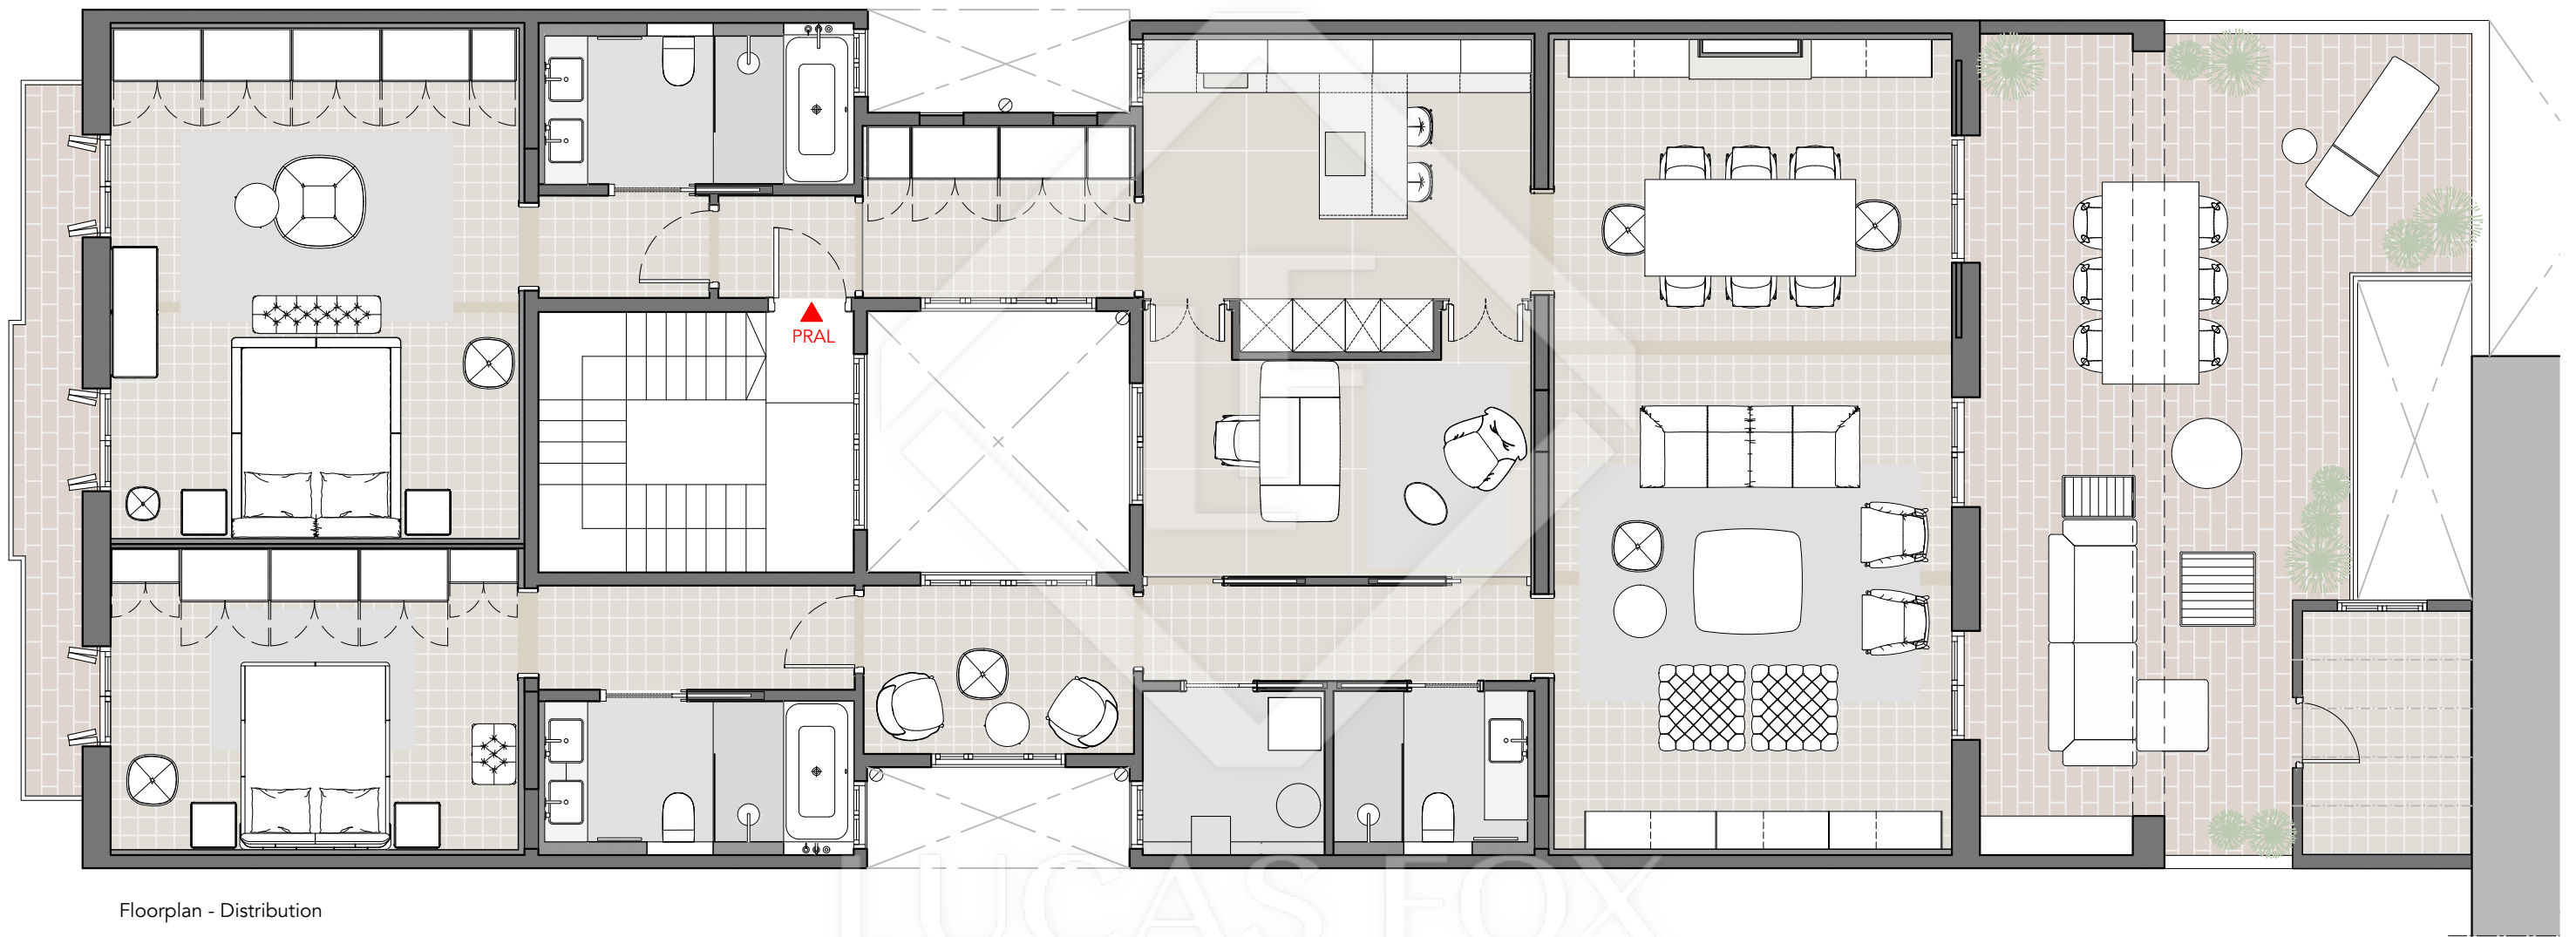

Floorplan - Distribution

LUCAS FOX
INTERNATIONAL PROPERTIES

PR256

E 1:75 A3

CATASTRO BUILT SURFACES - PRINCIPAL		
Description		TOTAL
INTERIOR SURFACE	m2	220.00
TERRACE	m2	45.74
TOTAL	m2	265.74

Floorplan - Distribution

LUCAS FOX
INTERNATIONAL PROPERTIES

PR256

E 1:75 A3

CATASTRO BUILT SURFACES - PRINCIPAL		
Description		TOTAL
INTERIOR SURFACE	m2	220.00
TERRACE	m2	45.74
TOTAL	m2	265.74

Floorplan - Distribution

LUCAS FOX
INTERNATIONAL PROPERTIES

PR256

E 1:75 A3

CATASTRO BUILT SURFACES - PRINCIPAL		
Description		TOTAL
INTERIOR SURFACE	m2	220.00
TERRACE	m2	45.74
TOTAL	m2	265.74

Floorplan - Distribution

LUCAS FOX
INTERNATIONAL PROPERTIES

PR256

E 1:75 A3

CATASTRO BUILT SURFACES - PRINCIPAL		
Description		TOTAL
INTERIOR SURFACE	m2	220.00
TERRACE	m2	45.74
TOTAL	m2	265.74