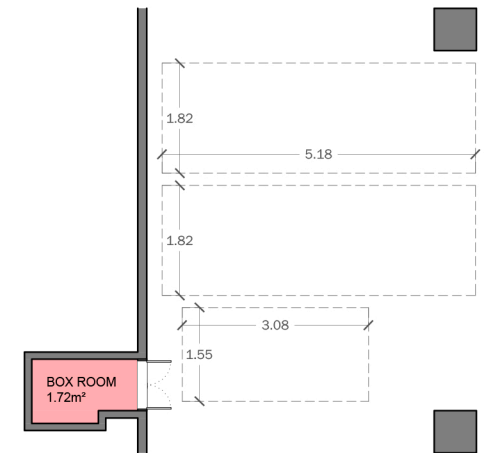

BCN41129

BASEMENT FLOOR - GARAGE

LUCAS FOX
INTERNATIONAL PROPERTIES

Scale in metres. Indicative only. Dimensions are approximate. All information contained here is gathered from sources we believe to be reliable. However we cannot guarantee its accuracy and interested persons should rely on their own enquiries.

Measurements FLOOR	
Built surface	183.30m ²
Useful surface	158.10m ²
Exterior surface	22.65m ²
Height	2.70m
Box room surface	1.72m ²