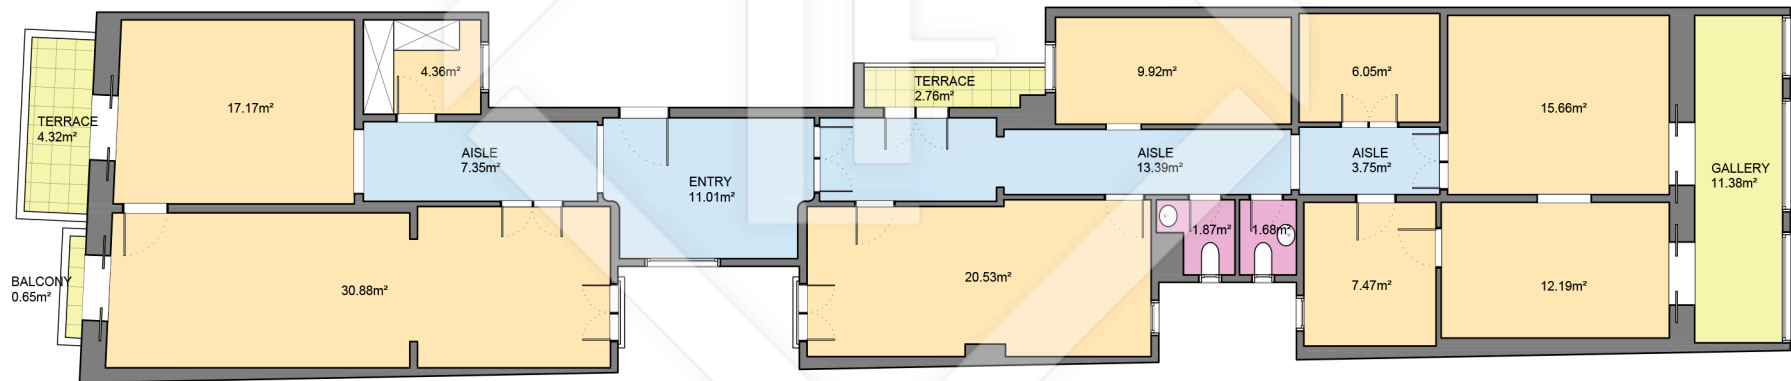

BCN40854

LUCAS FOX

INTERNATIONAL PROPERTIES

LUCAS FOX
INTERNATIONAL PROPERTIES

Scale in metres. Indicative only. Dimensions are approximate. All information contained here is gathered from sources we believe to be reliable. However we cannot guarantee its accuracy and interested persons should rely on their own enquiries.

Measurements FLOOR	
Built surface	210.05m ²
Useful surface	174.66m ²
Exterior surface	7.73m ²
Height	3.30m

BCN40854 Propuesta

LUCAS FOX
INTERNATIONAL PROPERTIES

Scale in metres. Indicative only. Dimensions are approximate. All information contained here is gathered from sources we believe to be reliable. However we cannot guarantee its accuracy and interested persons should rely on their own enquiries.

Measurements FLOOR	
Built surface	210.05m ²
Useful surface	174.79m ²
Exterior surface	7.73m ²
Height	3.30m