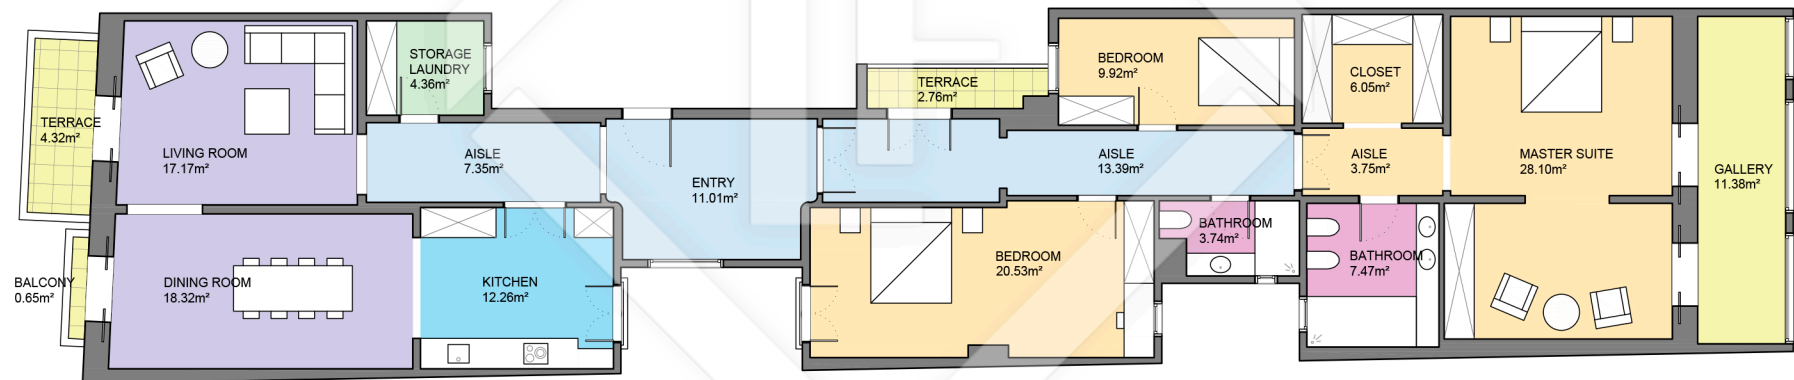

BCN40854

LUCAS FOX

INTERNATIONAL PROPERTIES

LUCAS FOX
INTERNATIONAL PROPERTIES

Scale in metres. Indicative only. Dimensions are approximate. All information contained here is gathered from sources we believe to be reliable. However we cannot guarantee its accuracy and interested persons should rely on their own enquiries.

Measurements FLOOR	
Built surface	210.05m ²
Useful surface	174.66m ²
Exterior surface	7.73m ²
Height	3.30m

BCN40854 Propuesta

LUCAS FOX
INTERNATIONAL PROPERTIES

Scale in metres. Indicative only. Dimensions are approximate. All information contained here is gathered from sources we believe to be reliable. However we cannot guarantee its accuracy and interested persons should rely on their own enquiries.

Measurements FLOOR	
Built surface	210.05m ²
Useful surface	174.79m ²
Exterior surface	7.73m ²
Height	3.30m