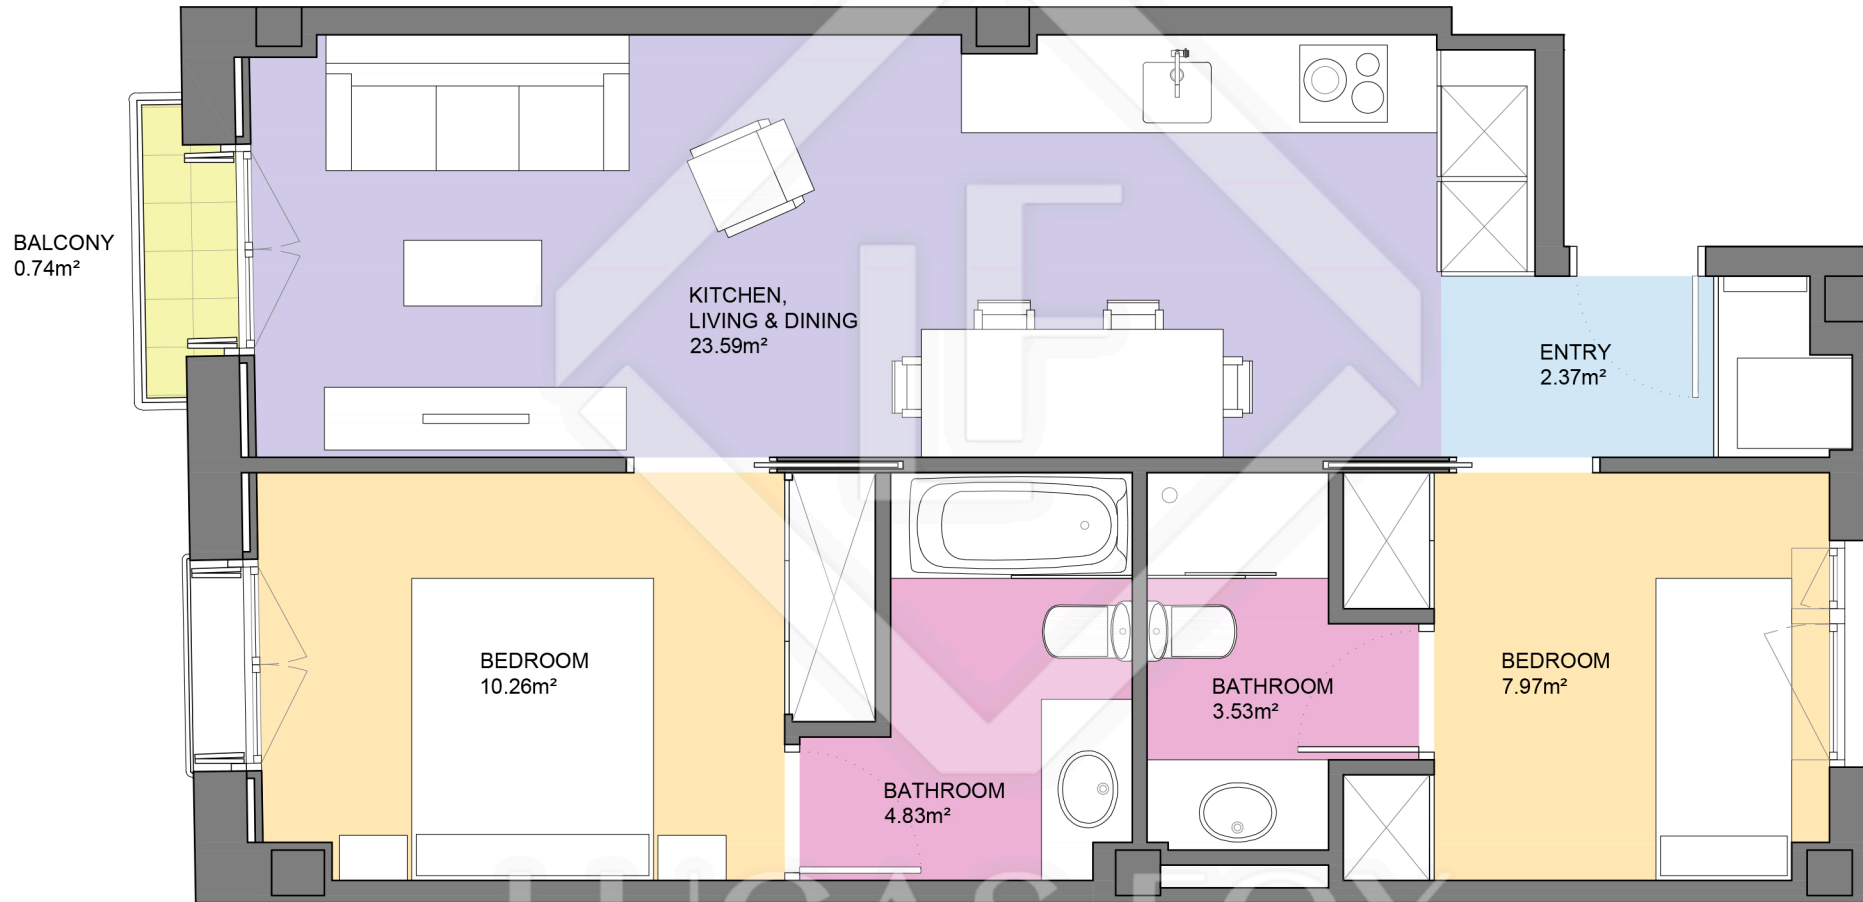

BCN40728

LUCAS FOX
INTERNATIONAL PROPERTIES

Scale in metres. Indicative only. Dimensions are approximate. All information contained here is gathered from sources we believe to be reliable. However we cannot guarantee its accuracy and interested persons should rely on their own enquiries.

Measurements FLOOR	
Built surface	61.63m ²
Useful surface	52.55m ²
Exterior surface	0.74m ²