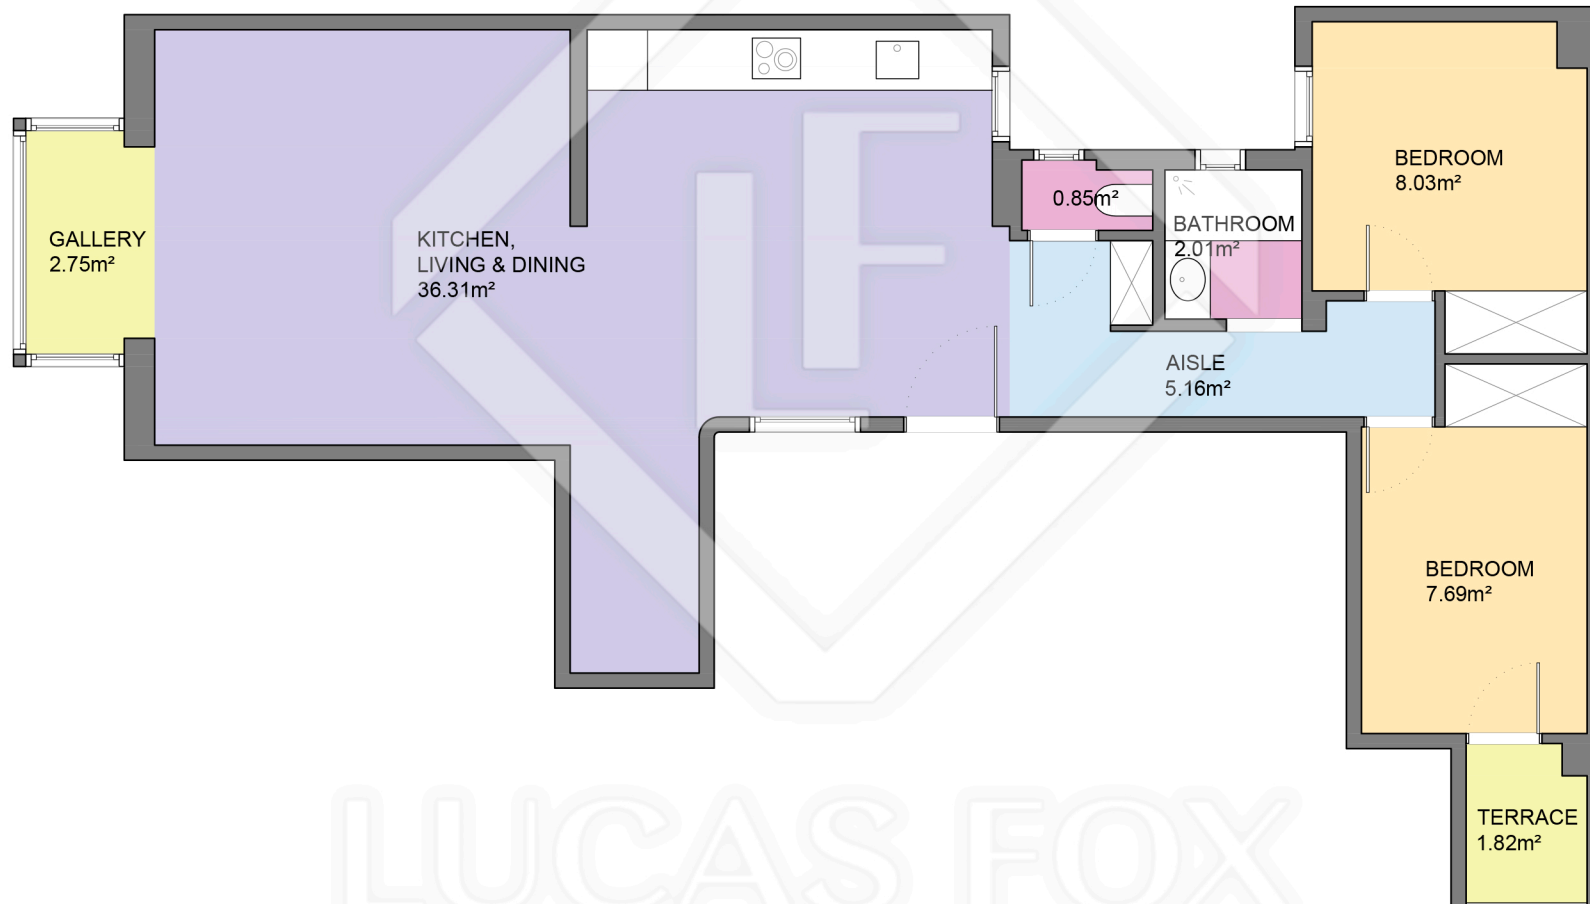

BCN39841

LUCAS FOX
INTERNATIONAL PROPERTIES

LUCAS FOX
INTERNATIONAL PROPERTIES

Scale in metres. Indicative only. Dimensions are approximate. All information contained here is gathered from sources we believe to be reliable. However we cannot guarantee its accuracy and interested persons should rely on their own enquiries.

Measurements FLOOR	
Built surface	73.15m ²
Useful surface	62.81m ²
Terrace surface	1.82m ²
Height	3.05m