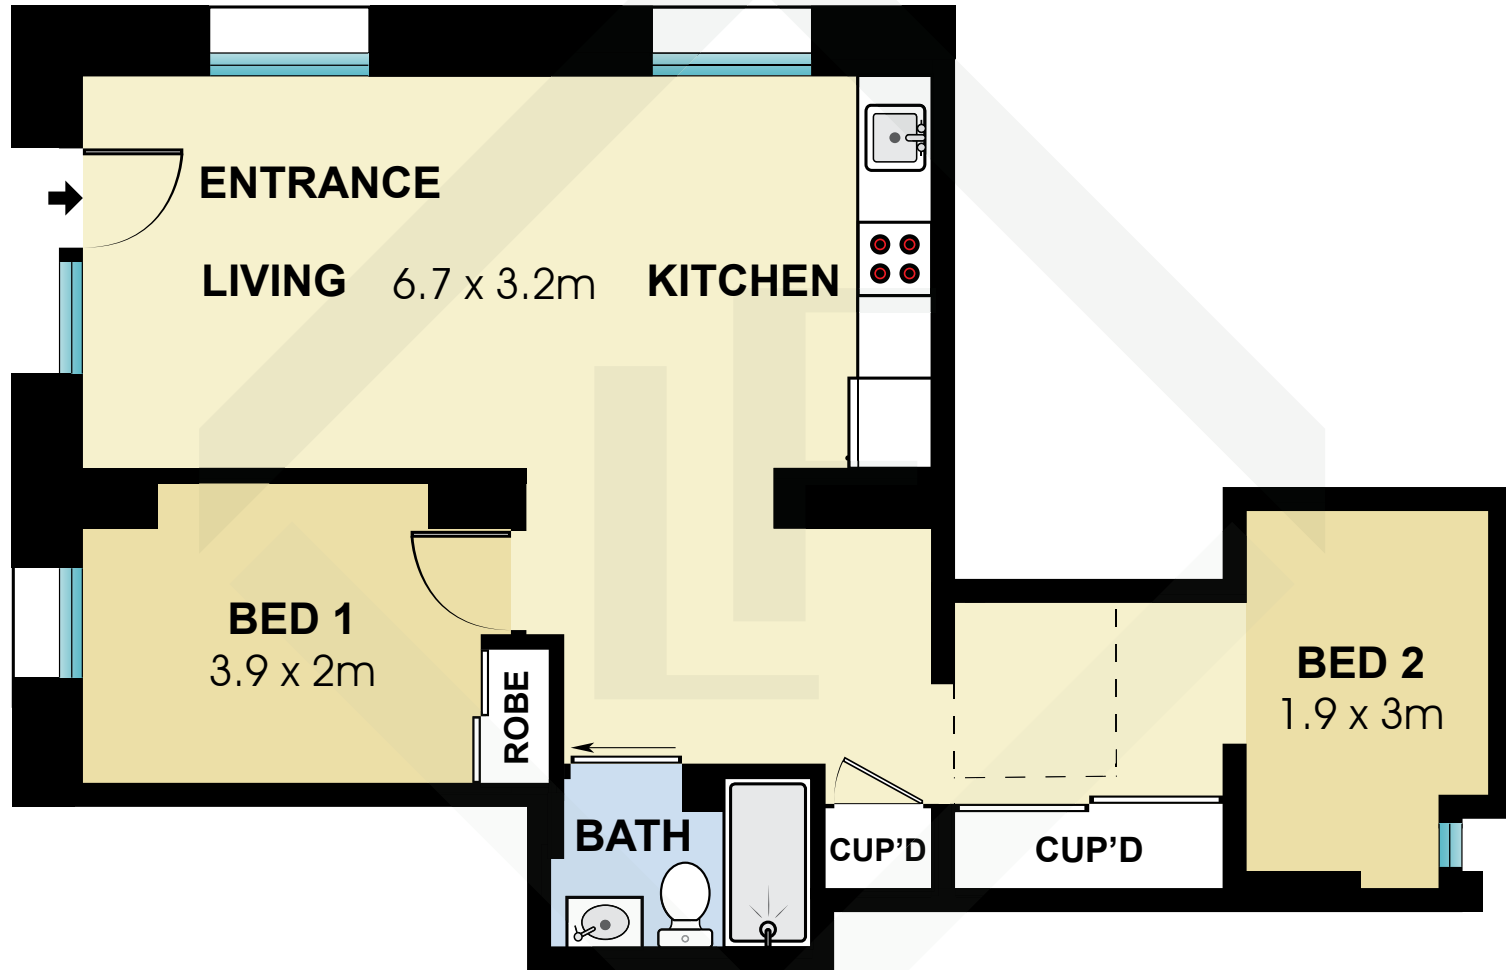

BCN5261

Measurements	
INT	63 m ²

Scale in metres. Indicative only. Dimensions are approximate. All information contained here in is gathered from sources we believe to be reliable. However we cannot guarantee its accuracy and interested persons should rely on their own enquiries.