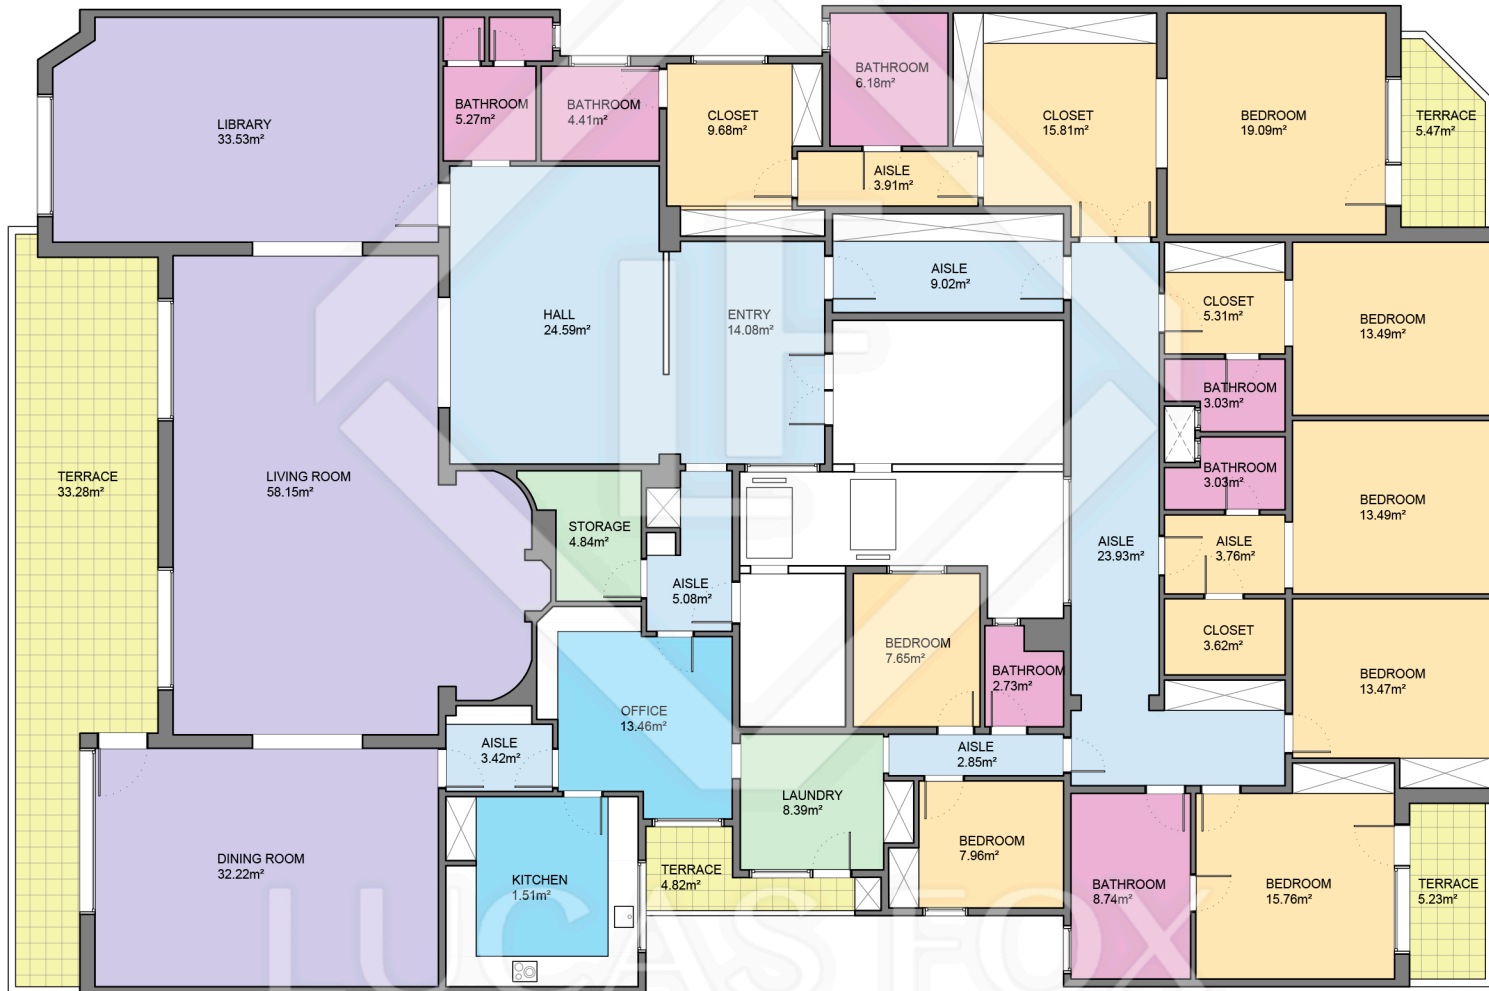

BCN39348

LUCAS FOX INTERNATIONAL PROPERTIES

Measurements FLOOR	
Built surface	468.50m ²
Useful surface	414.27m ²
Exterior surface	48.80m ²

Scale in metres. Indicative only. Dimensions are approximate. All information contained here is gathered from sources we believe to be reliable. However we cannot guarantee its accuracy and interested persons should rely on their own enquiries.