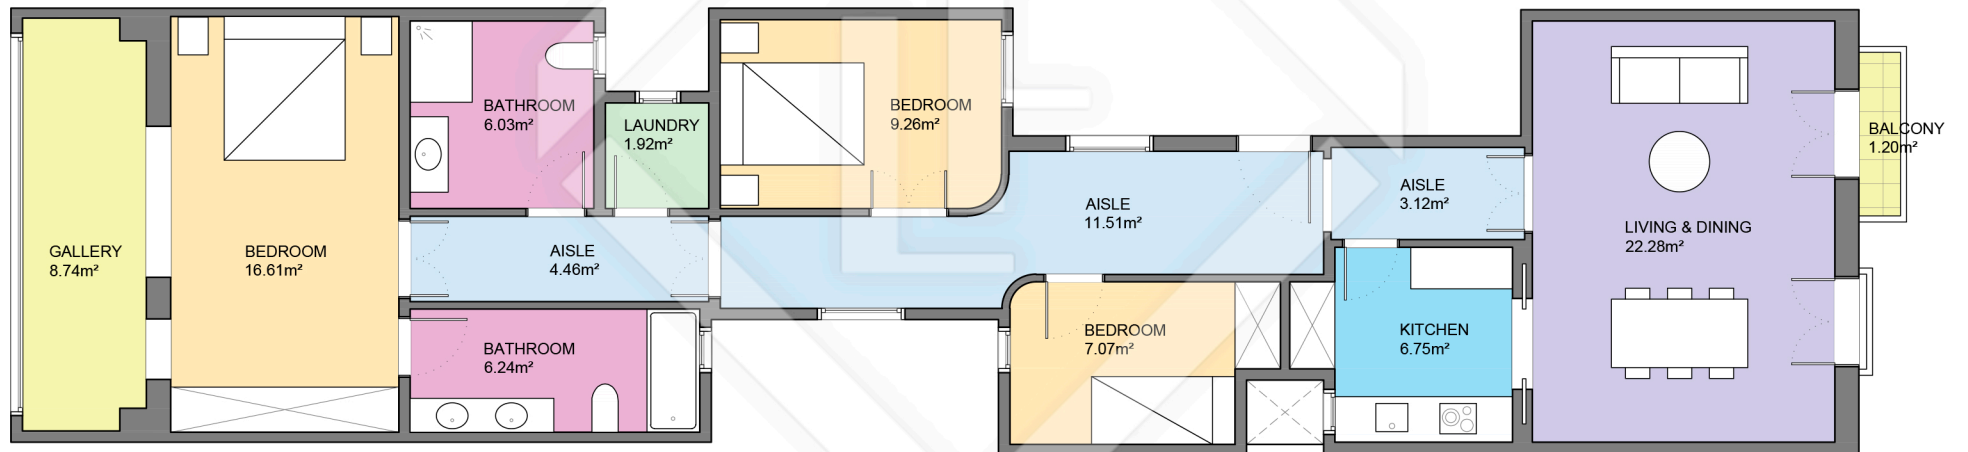

BCN39025

LUCAS FOX
INTERNATIONAL PROPERTIES

LUCAS FOX
INTERNATIONAL PROPERTIES

Scale in metres. Indicative only. Dimensions are approximate. All information contained here is gathered from sources we believe to be reliable. However we cannot guarantee its accuracy and interested persons should rely on their own enquiries.

Measurements FLOOR	
Built surface	122.41m ²
Useful surface	104.00m ²
Exterior surface	1.20m ²
Height	3.40m