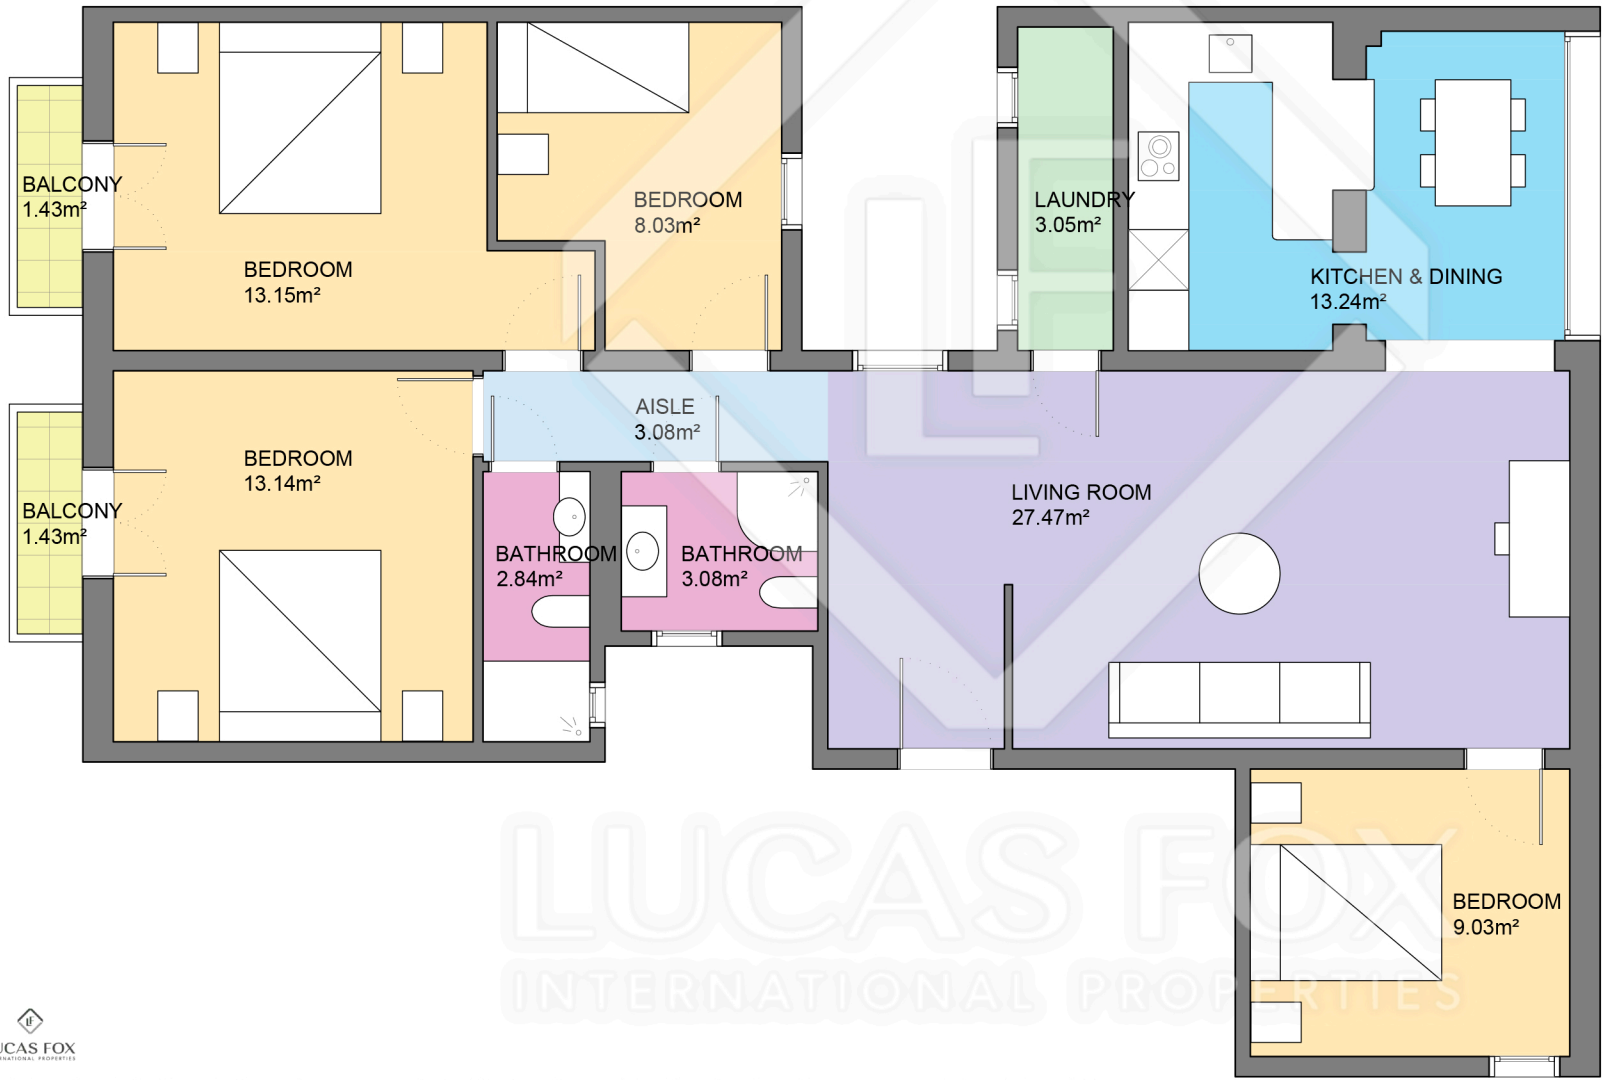

BCN38497

LUCAS FOX
INTERNATIONAL PROPERTIES

Scale in metres. Indicative only. Dimensions are approximate. All information contained here is gathered from sources we believe to be reliable. However we cannot guarantee its accuracy and interested persons should rely on their own enquiries.

Measurements FLOOR	
Built surface	115.15m ²
Useful surface	96.12m ²
Exterior surface	2.86m ²
Height	2.90m