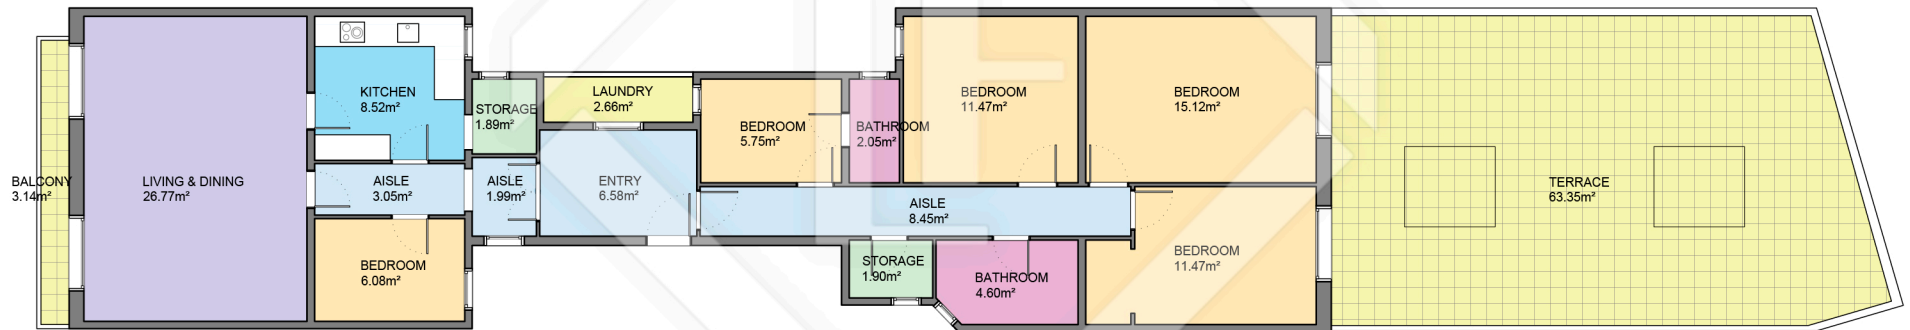

BCN38385

LUCAS FOX
INTERNATIONAL PROPERTIES

Scale in metres. Indicative only. Dimensions are approximate. All information contained here is gathered from sources we believe to be reliable. However we cannot guarantee its accuracy and interested persons should rely on their own enquiries.

Measurements FLOOR	
Built surface	134.50m ²
Useful surface	115.71m ²
Exterior surface	69.15m ²