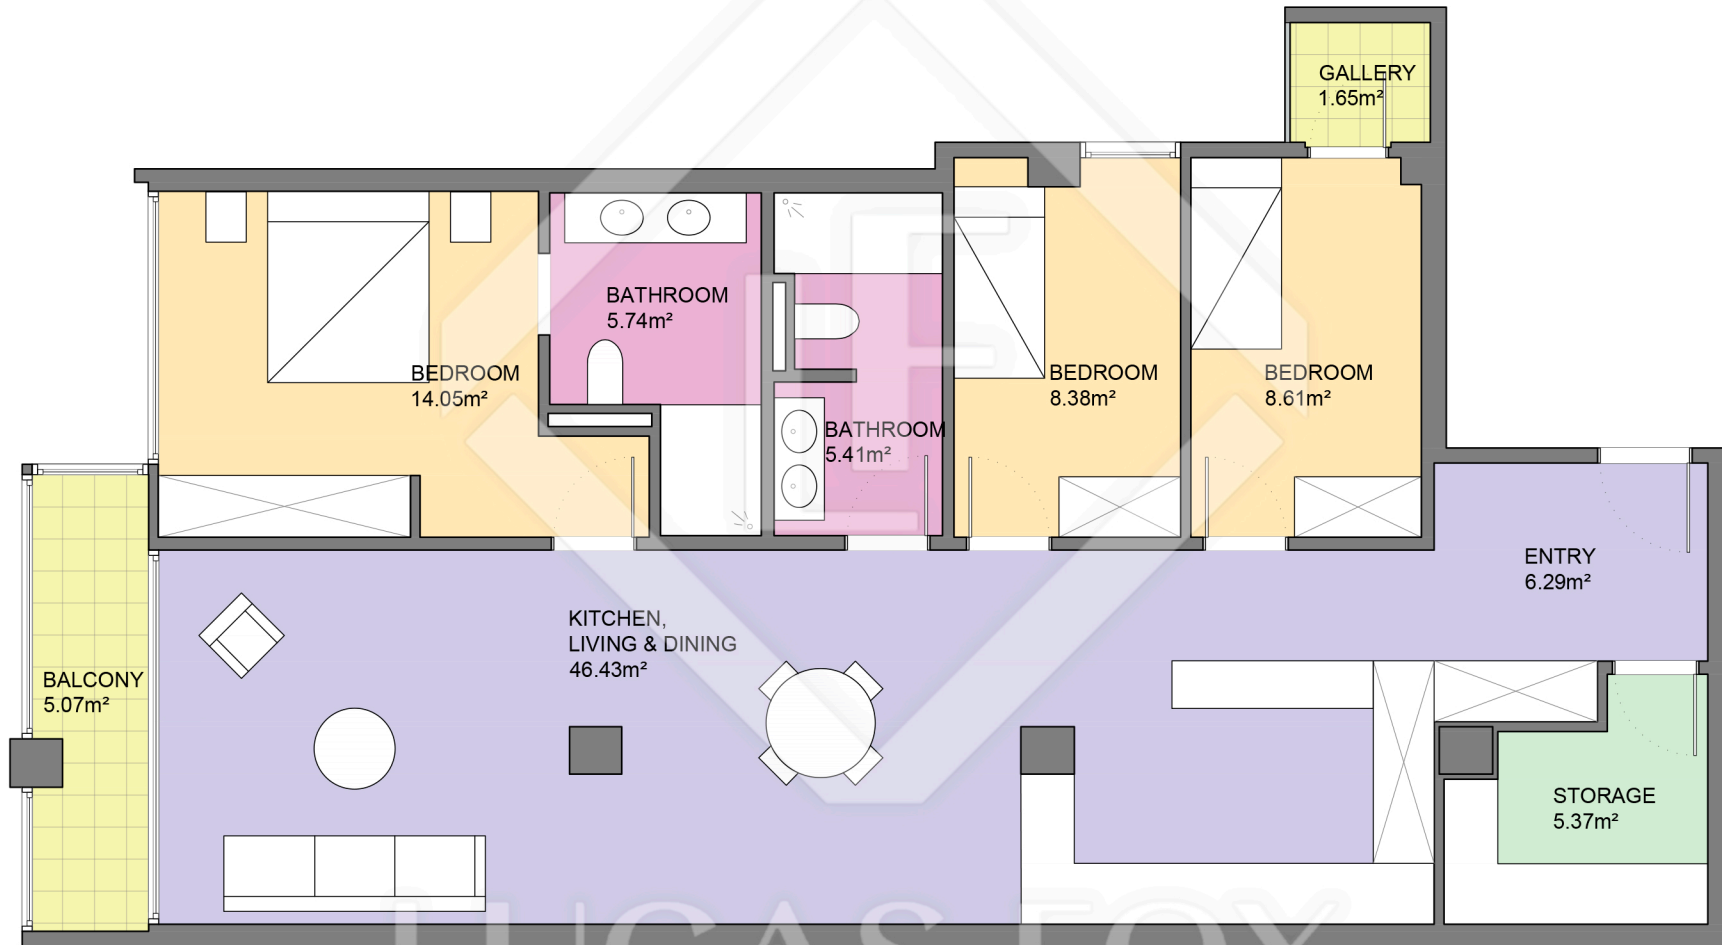

BCN38361

LUCAS FOX
INTERNATIONAL PROPERTIES

Scale in metres. Indicative only. Dimensions are approximate. All information contained here is gathered from sources we believe to be reliable. However we cannot guarantee its accuracy and interested persons should rely on their own enquiries.

Measurements FLOOR	
Built surface	117.98m ²
Useful surface	107.00m ²