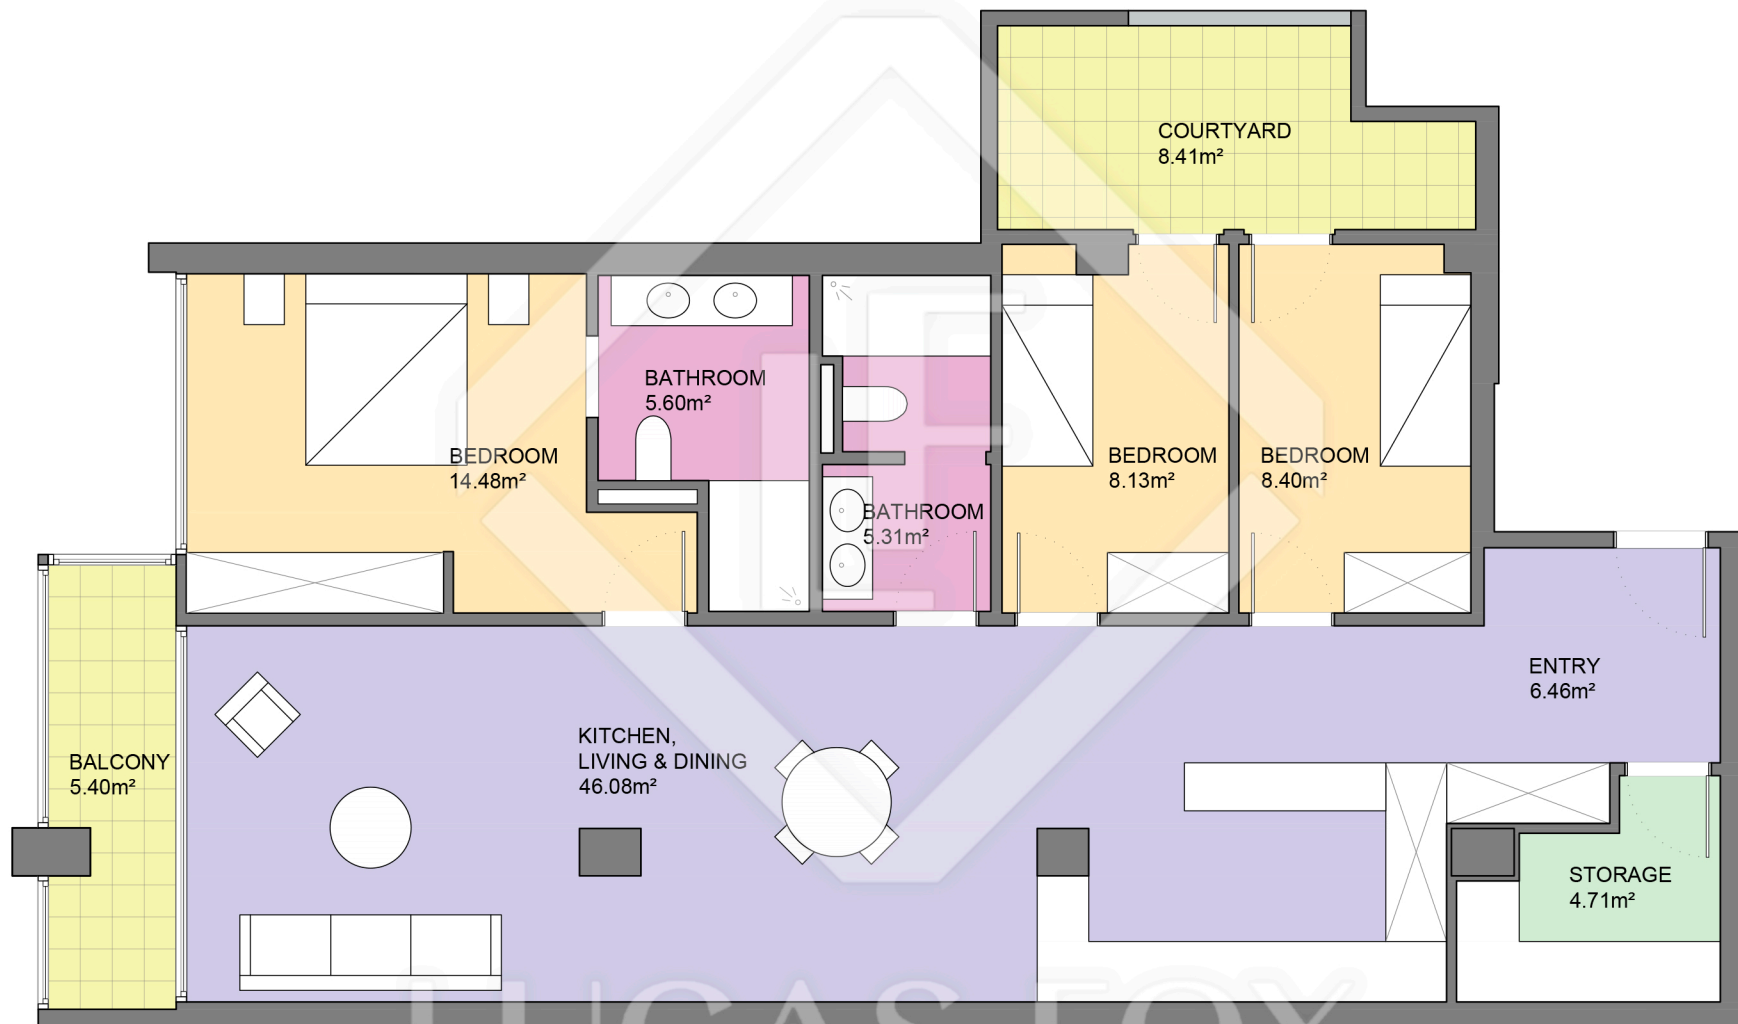

BCN38358

LUCAS FOX
INTERNATIONAL PROPERTIES

Scale in metres. Indicative only. Dimensions are approximate. All information contained here is gathered from sources we believe to be reliable. However we cannot guarantee its accuracy and interested persons should rely on their own enquiries.

Measurements FLOOR	
Built surface	117.43m ²
Useful surface	104.57m ²
Exterior surface	8.41m ²