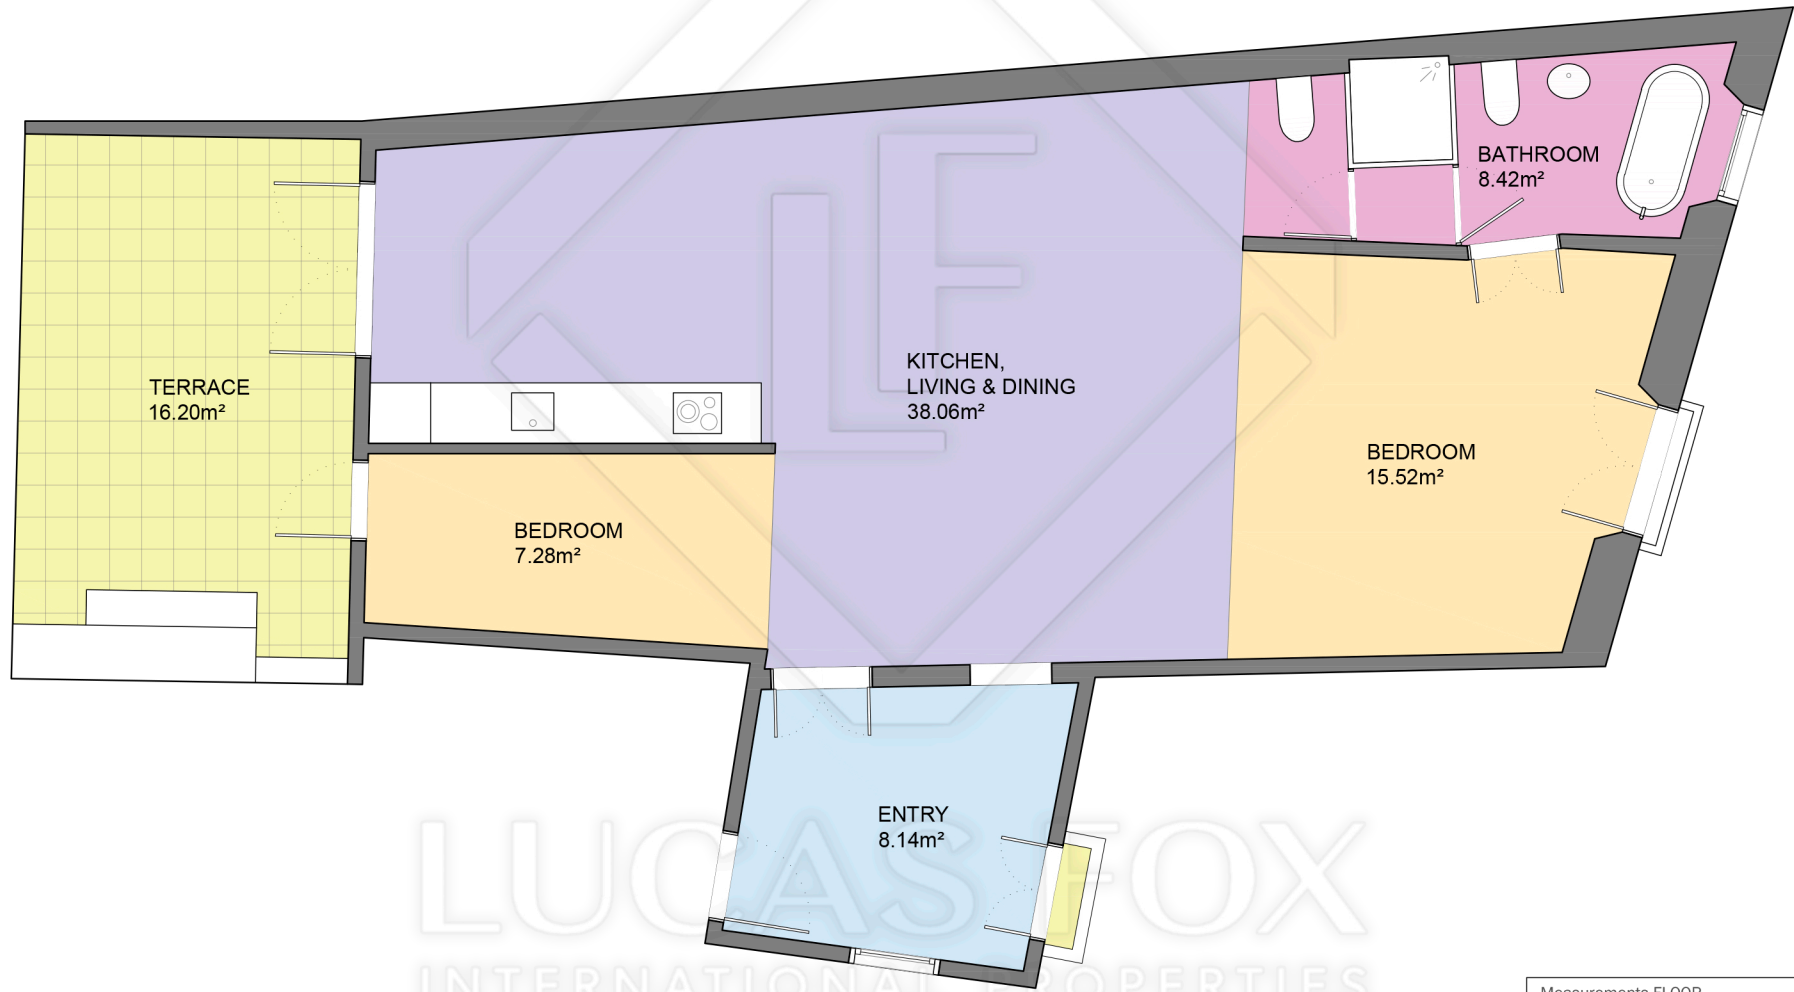

BCN37767

LUCAS FOX
INTERNATIONAL PROPERTIES

Scale in metres. Indicative only. Dimensions are approximate. All information contained here is gathered from sources we believe to be reliable. However we cannot guarantee its accuracy and interested persons should rely on their own enquiries.

Measurements FLOOR	
Built surface	86.86m ²
Useful surface	77.42m ²
Exterior surface	16.20m ²