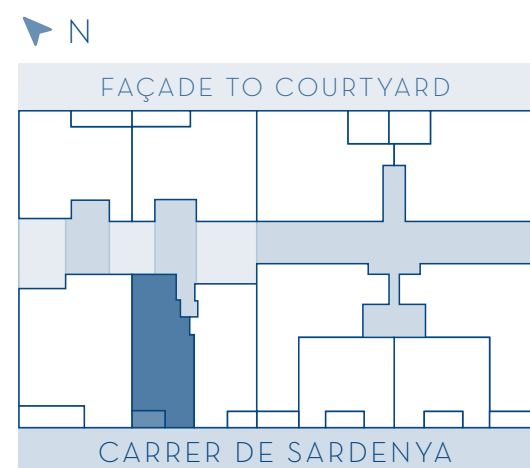

SARDENYA  
SAGRADA FAMILIA — BCN

TYPE F HOUSING · SARDENYA 350  
FLOORS 1 - 6

Two bedrooms

|                     |                      |
|---------------------|----------------------|
| Built area          | 72.60 m <sup>2</sup> |
| Useful surface area | 60.25 m <sup>2</sup> |
| S.C. and E. C.      | 88.61 m <sup>2</sup> |
| Exterior            | 3.70 m <sup>2</sup>  |

\* FLOOR 6 - Roof terrace ... 20.75 m<sup>2</sup>