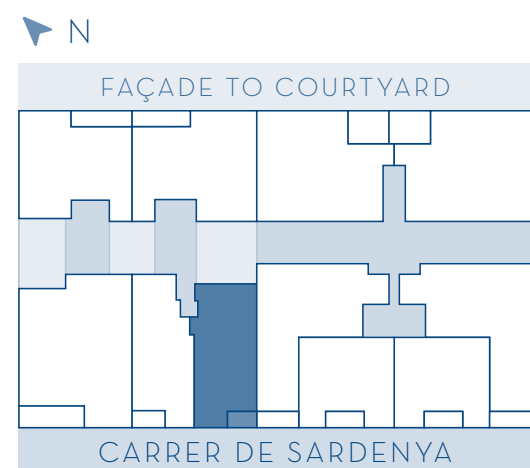

SARDENYA
SAGRADA FAMILIA — BCN

TYPE G HOUSING · SARDENYA 350
FLOORS 1 - 6

Two bedrooms

Total built meters	77.75 m ²
Gross floor area	73.90 m ²
Net floor area	61.45 m ²
GFA and CA	93.20 m ²
Terrace	3.85 m ²

* FLOOR 6 - Roof terrace ... 28.60 m²

LUCAS FOX
INTERNATIONAL PROPERTIES