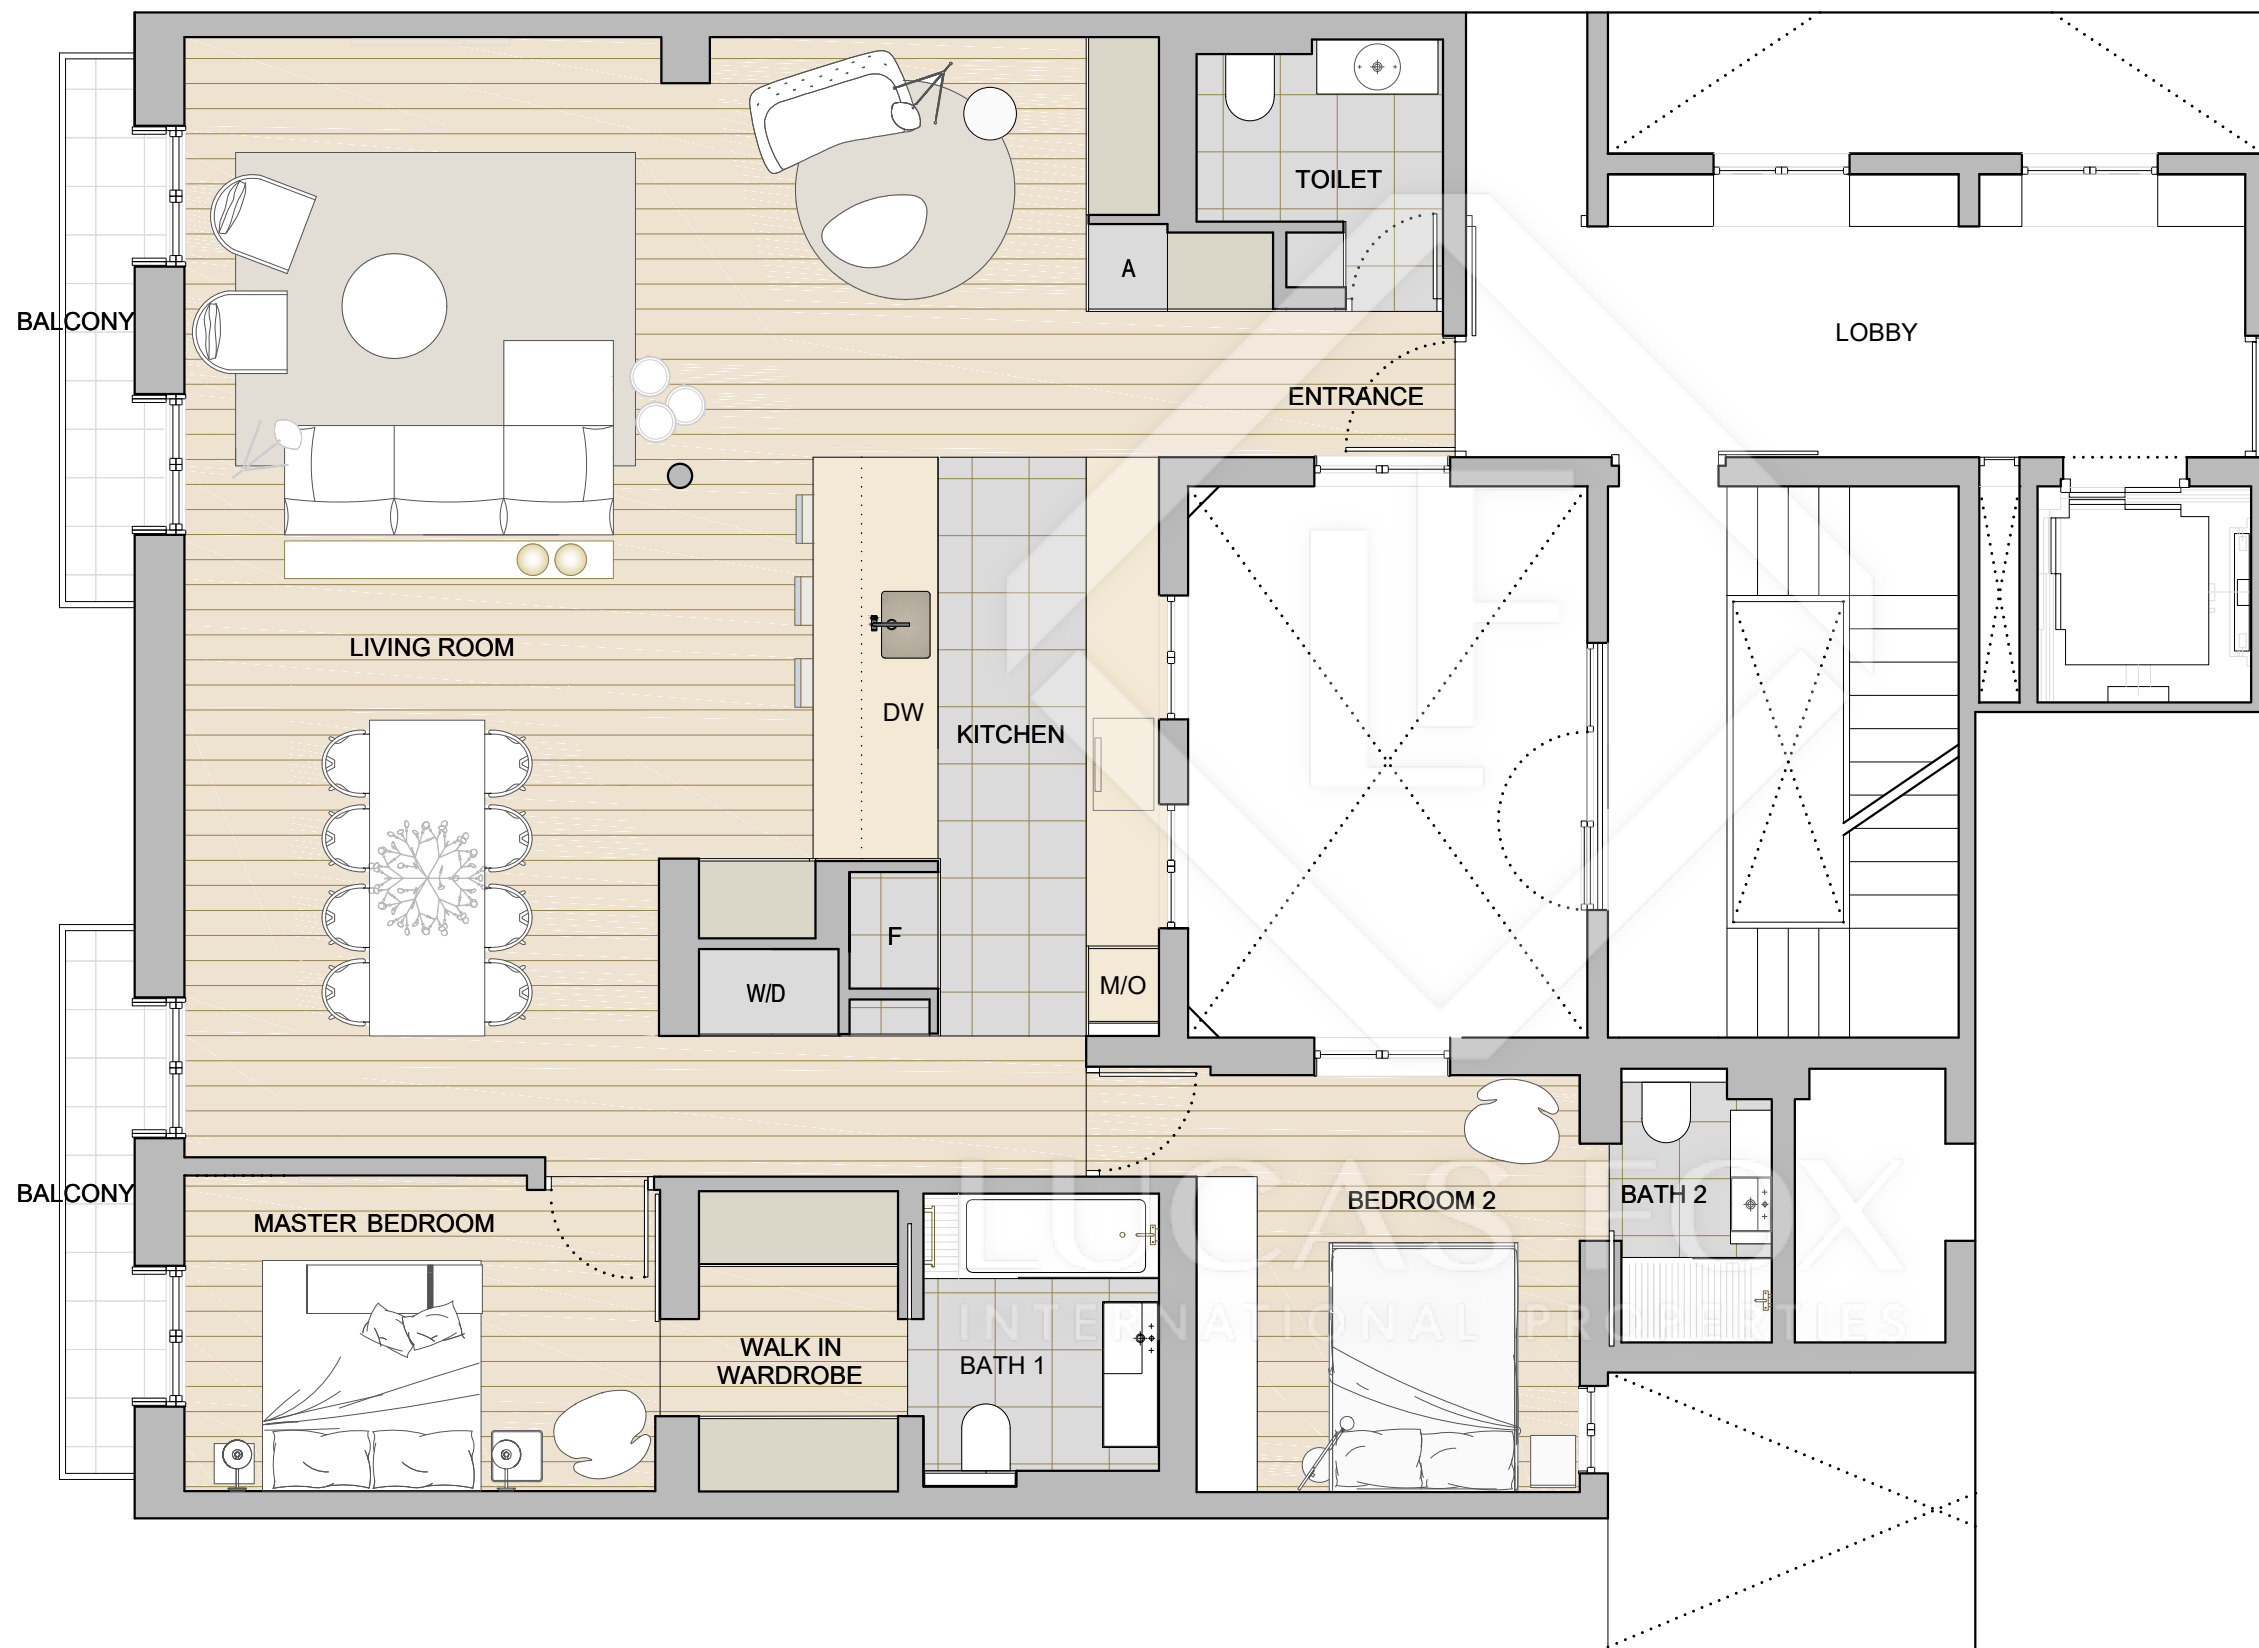

RAMBLA CATALUNYA

FIRST FLOOR SURFACES

TYPOLOGY V1b		Surfaces
INTERNAL GROSS SURFACE	134,57 m ²
EXTERNAL GROSS SURFACE	5,67 m ²
INTERNAL NET SURFACE		
Living room - Dinning room	51,51 m ²
Kitchen	21,61 m ²
Master Bedroom	14,38 m ²
Bedroom 2	11,74 m ²
Toilet	3,66 m ²
Bath 1	4,64 m ²
Bath 2	2,78 m ²
Entrance	3,39 m ²

EXTERNAL NET SURFACE	5,10 m ²
Balcony	5,10 m ²

- APPLIANCES
- Fridge - Freezer
 - Washing Machine - Drying Machine
 - Dish Washer
 - Microwave / Oven
 - Aerothermia

PLAN:		Scale:
TYPOLGY V1B	A3	1:100
FIRST, SECOND AND THIRD FLOOR	A1	1:50