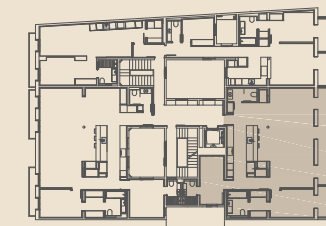

RAMBLA CATALUNYA

FIRST FLOOR SURFACES

Surfaces

TPOLOGY V2b

INTERNAL GROSS SURFACE 148,76 m²

INTERNAL NET SURFACE 127,04 m²

Living room - Dining room 48,29 m²

Kitchen 20,96 m²

Master Bedroom 19,48 m²

Studio 10,86 m²

Bath 1 3,33 m²

Bath 2 4,58 m²

Bath 3 2,76 m²

Gallery 15,78 m²

APPLIANCES

Fridge - Freezer

Washing Machine - Drying Machine

Dish Washer

Microwave / Oven

Aerothermia

PLAN:

TPOLOGY V2B

FIRST, SECOND AND THIRD FLOOR

Scale: