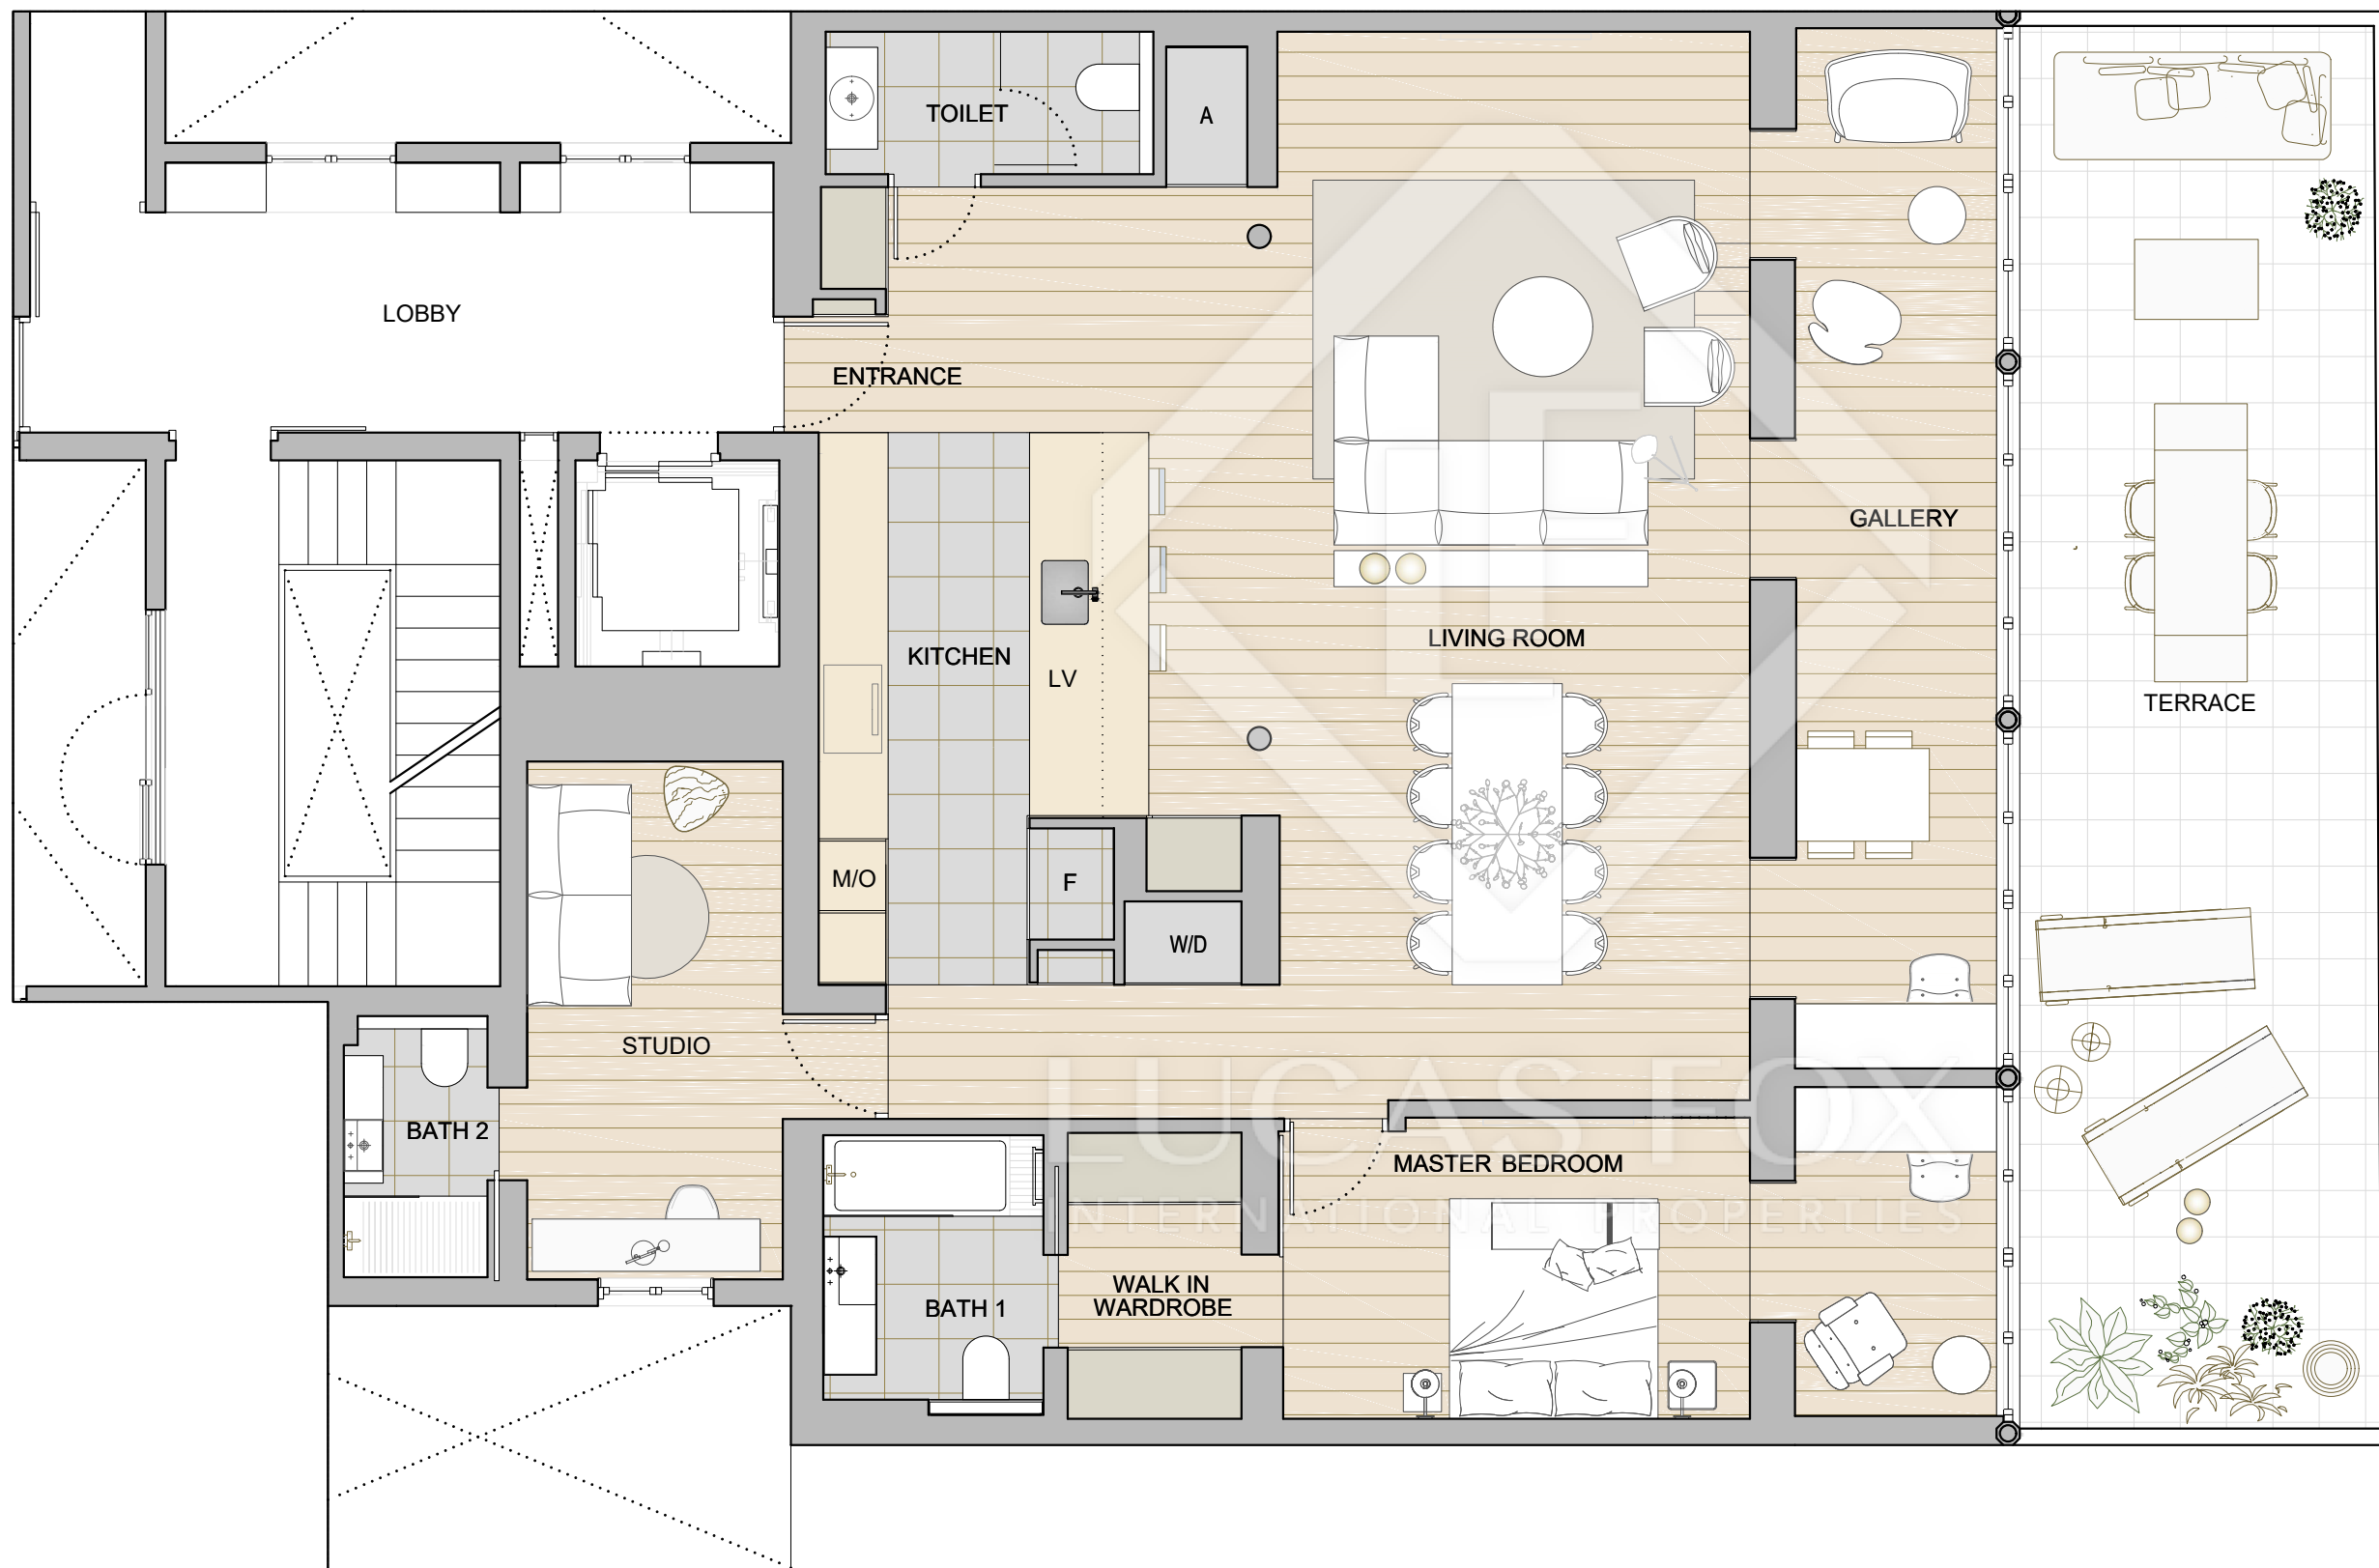

RAMBLA CATALUNYA

MAIN FLOOR SURFACES

Surfaces

TYPOLOGY V2a

INTERNAL GROSS SURFACE150,02 m²
 EXTERNAL GROSS SURFACE 40,35 m²

INTERNAL NET SURFACE 127,28 m²
 Living room - Dinning room 49,29 m²
 Kitchen 20,96 m²
 Master Bedroom 19,88 m²
 Studio 10,86 m²
 Bath 1 3,33 m²
 Bath 2 4,58 m²
 Bath 3 2,76 m²
 Gallery 15,62 m²

EXTERNAL NET SURFACE
 Terrace 38,23 m²

APPLIANCES

Fridge - Freezer
 Washing Machine - Drying Machine
 Dish Washer
 Microwave / Oven
 Aerothermia

PLAN:

TYPOLOGY V2A
 MAIN FLOOR

Scale:

A3 1:100
 A1 1:50