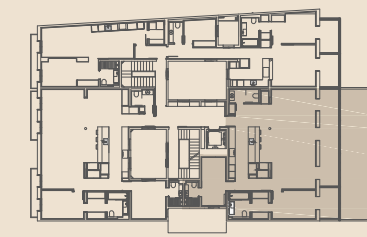

RAMBLA CATALUNYA

MAIN FLOOR SURFACES

Surfaces

TYPOLOGY V2a

INTERNAL GROSS SURFACE150,02 m²
 EXTERNAL GROSS SURFACE 40,35 m²

INTERNAL NET SURFACE 127,28 m²
 Living room - Dinning room 49,29 m²
 Kitchen 20,96 m²
 Master Bedroom 19,88 m²
 Studio 10,86 m²
 Bath 1 3,33 m²
 Bath 2 4,58 m²
 Bath 3 2,76 m²
 Gallery 15,62 m²

EXTERNAL NET SURFACE
 Terrace 38,23 m²

APPLIANCES

Fridge - Freezer
 Washing Machine - Drying Machine
 Dish Washer
 Microwave / Oven
 Aerothermia

PLAN:

TYPOLOGY V2A
 MAIN FLOOR

Scale:

A3 1:100
 A1 1:50