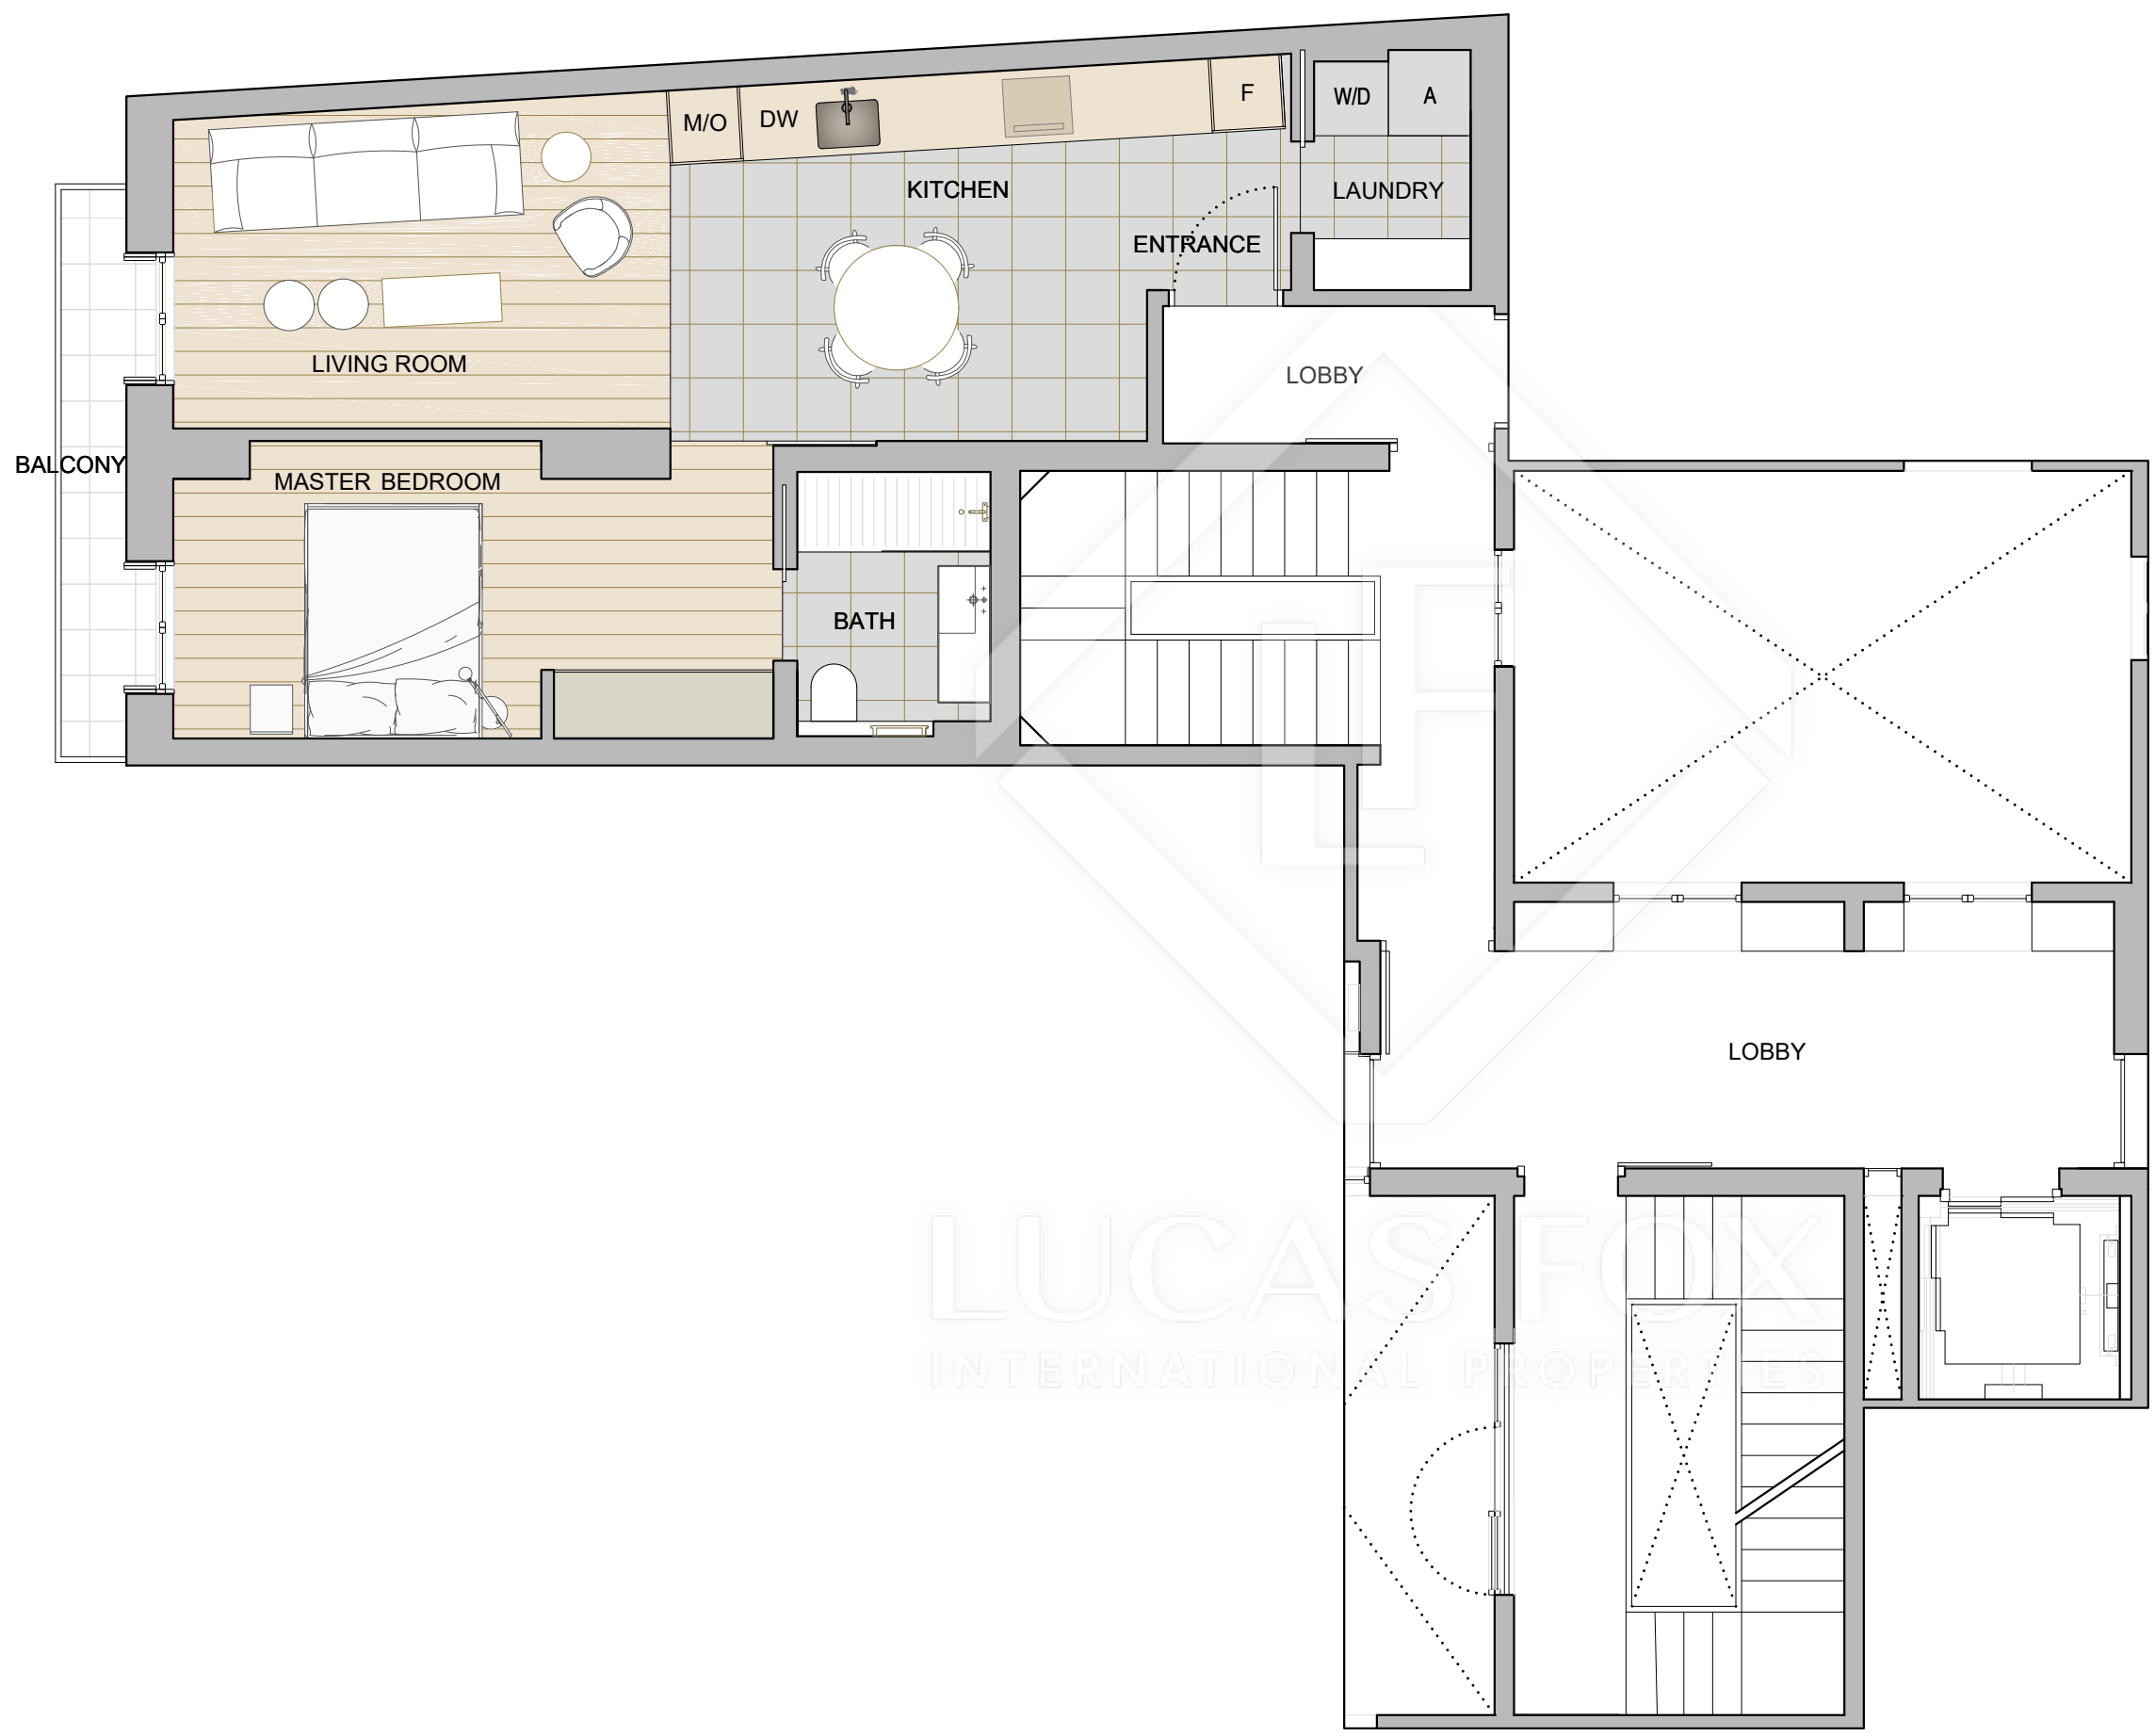

RAMBLA CATALUNYA

FIRST FLOOR SURFACES

Surfaces	
TYPOLOGY V3	
INTERNAL GROSS SURFACE	58,13 m²
EXTERNAL GROSS SURFACE	3,14 m²
INTERNAL NET SURFACE	
Living room - Dining room	28,22 m²
Master Bedroom	13,10 m²
Bath 1	3,94 m²
Laundry	3,00 m²

EXTERNAL NET SURFACE	
Balcony	2,83 m²

- APPLIANCES
- Fridge - Freezer
 - Washing Machine - Drying Machine
 - Dish Washer
 - Microwave / Oven
 - Aerothermia

LUCAS FOX
INTERNATIONAL PROPERTIES

PLAN:	Scale:
TYPOLOGY V3	A3 1:100
FIRST, THIRD AND FOURTH FLOOR	A1 1:50