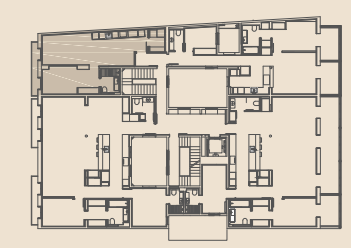

RAMBLA CATALUNYA

FIRST FLOOR SURFACES

Surfaces	
TYPOLOGY V3	
INTERNAL GROSS SURFACE	58,13 m²
EXTERNAL GROSS SURFACE	3,14 m²
INTERNAL NET SURFACE	
Living room - Dining room	28,22 m²
Master Bedroom	13,10 m²
Bath 1	3,94 m²
Laundry	3,00 m²

EXTERNAL NET SURFACE	
Balcony	2,83 m²

- APPLIANCES
- Fridge - Freezer
 - Washing Machine - Drying Machine
 - Dish Washer
 - Microwave / Oven
 - Aerothermia

LUCAS FOX
INTERNATIONAL PROPERTIES

PLAN:	Scale:
TYPOLOGY V3	A3 1:100
FIRST, THIRD AND FOURTH FLOOR	A1 1:50