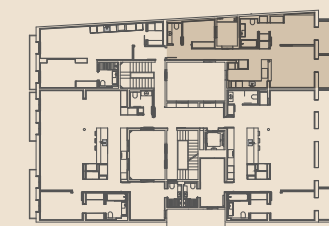

RAMBLA CATALUNYA

THIRD FLOOR SURFACES

TYPOLOGY V4b		Surfaces
INTERNAL GROSS SURFACE	.....	91,42 m²
INTERNAL NET SURFACE	.....	69,11 m²
Living room - Dinning room	.....	16,10 m²
Kitchen	.....	8,85 m²
Master Bedroom	.....	13,64 m²
Bedroom 2	.....	6,92 m²
Bath 1	.....	4,29 m²
Toilet	.....	2,50 m²
Corridor	.....	11,58 m²
Gallery	.....	5,22 m²

1. APPLIANCES
2. Fridge - Freezer
   - Washing Machine - Drying Machine
   - Dish Washer
   - Microwave / Oven
   - Aerothermia

PLAN: TYPOLGY V4B A3 1:100
THIRD FLOOR A1 1:50

LUCAS FOX
INTERNATIONAL PROPERTIES