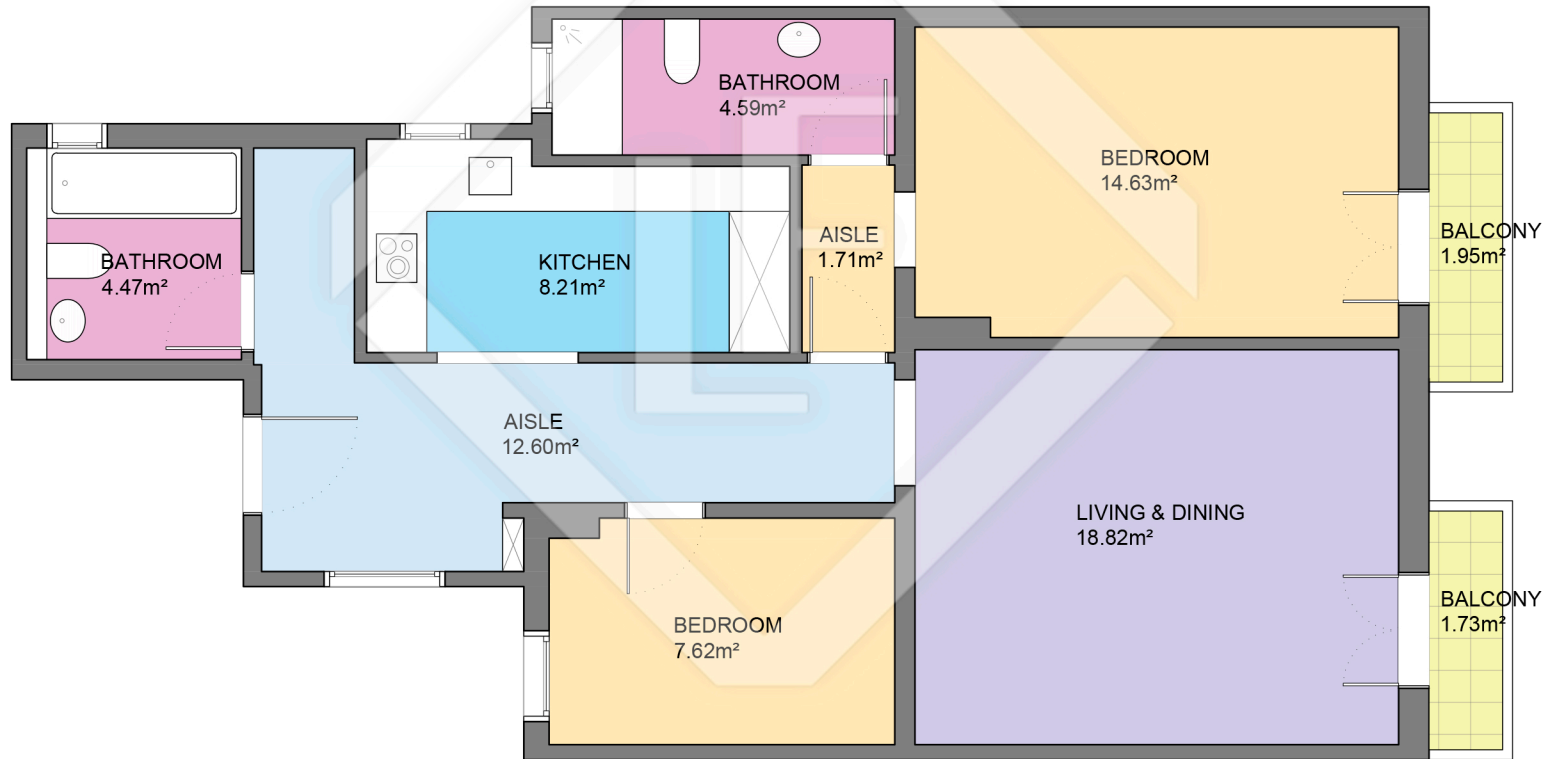

BCN36835

LUCAS FOX
INTERNATIONAL PROPERTIES

LUCAS FOX
INTERNATIONAL PROPERTIES

Scale in metres. Indicative only. Dimensions are approximate. All information contained here is gathered from sources we believe to be reliable. However we cannot guarantee its accuracy and interested persons should rely on their own enquiries.

Measurements FLOOR	
Built surface	85.59m ²
Useful surface	72.65m ²
Exterior surface	3.68m ²
Height	3.25m