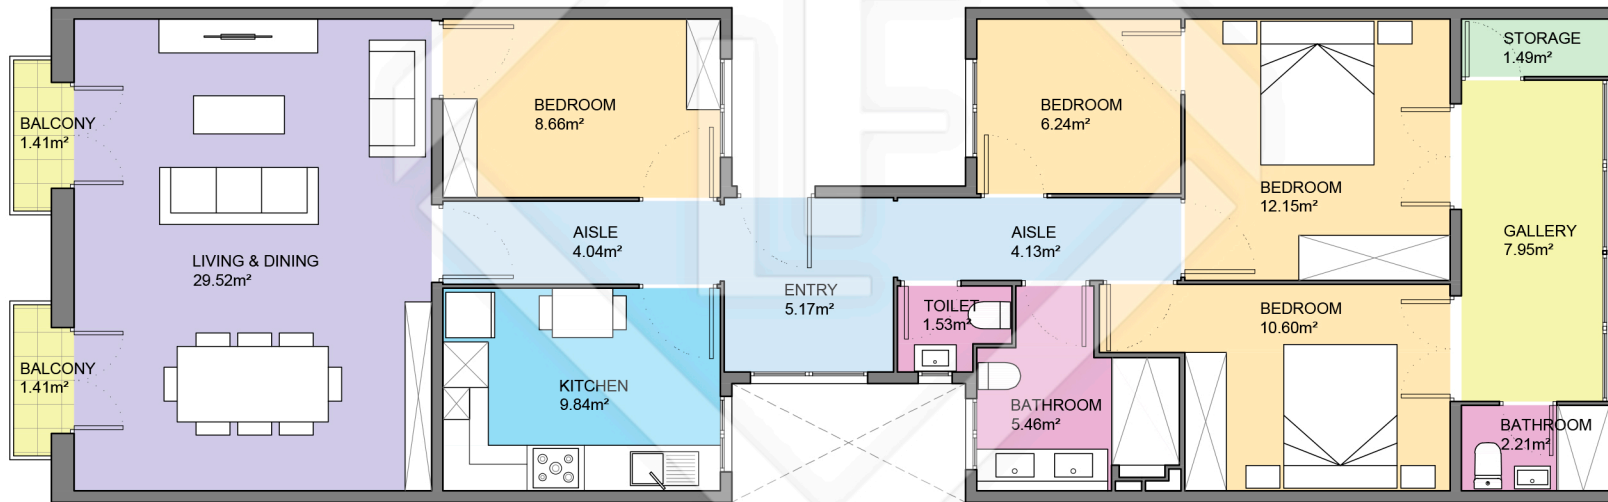

BCN36767

LUCAS FOX

INTERNATIONAL PROPERTIES

LUCAS FOX
INTERNATIONAL PROPERTIES

Scale in metres. Indicative only. Dimensions are approximate. All information contained here is gathered from sources we believe to be reliable. However we cannot guarantee its accuracy and interested persons should rely on their own enquiries.

Measurements FLOOR	
Built surface	123.32m ²
Useful surface	108.99m ²
Exterior surface	2.82m ²