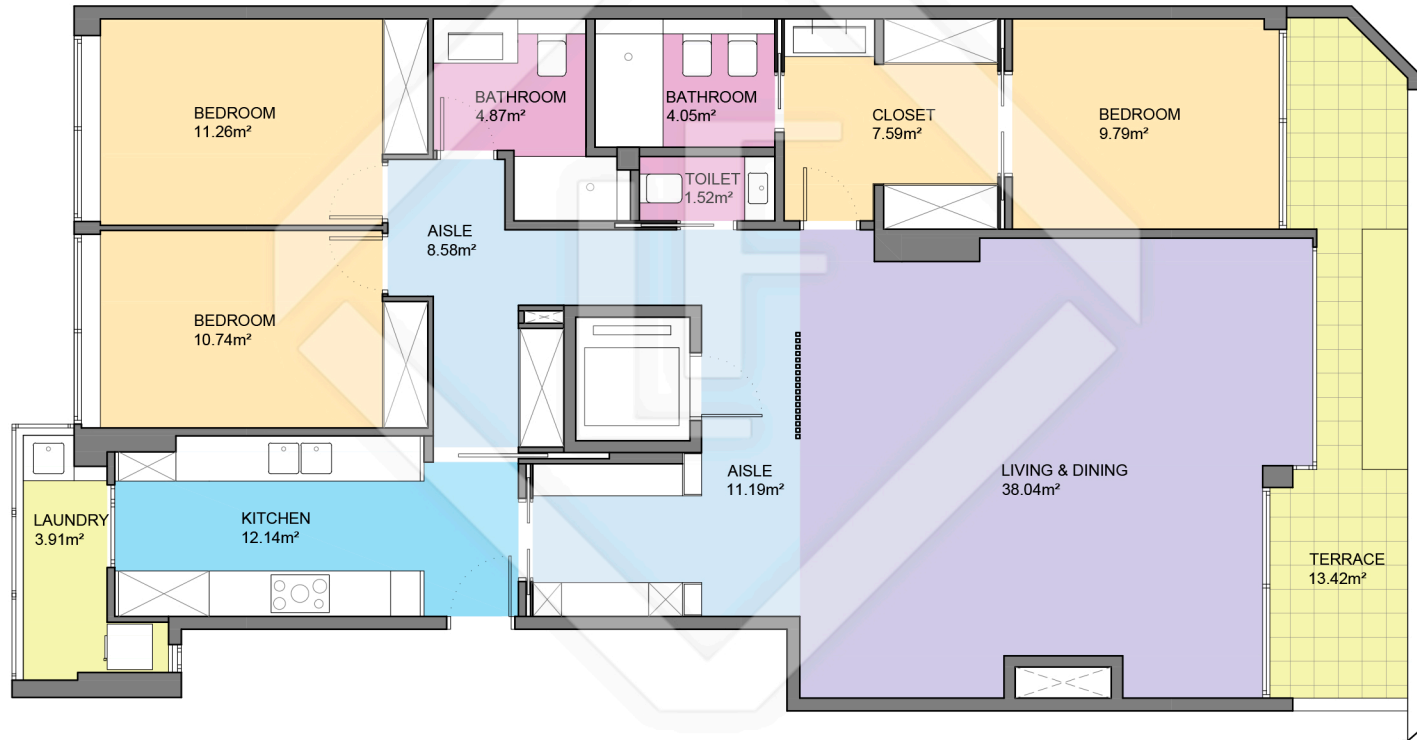

BCN36612

LUCAS FOX  
INTERNATIONAL PROPERTIES

Scale in metres. Indicative only. Dimensions are approximate. All information contained here is gathered from sources we believe to be reliable. However we cannot guarantee its accuracy and interested persons should rely on their own enquiries.

Measurements FLOOR	
Built surface	141.10m <sup>2</sup>
Useful surface	123.66m <sup>2</sup>
Exterior surface	13.42m <sup>2</sup>