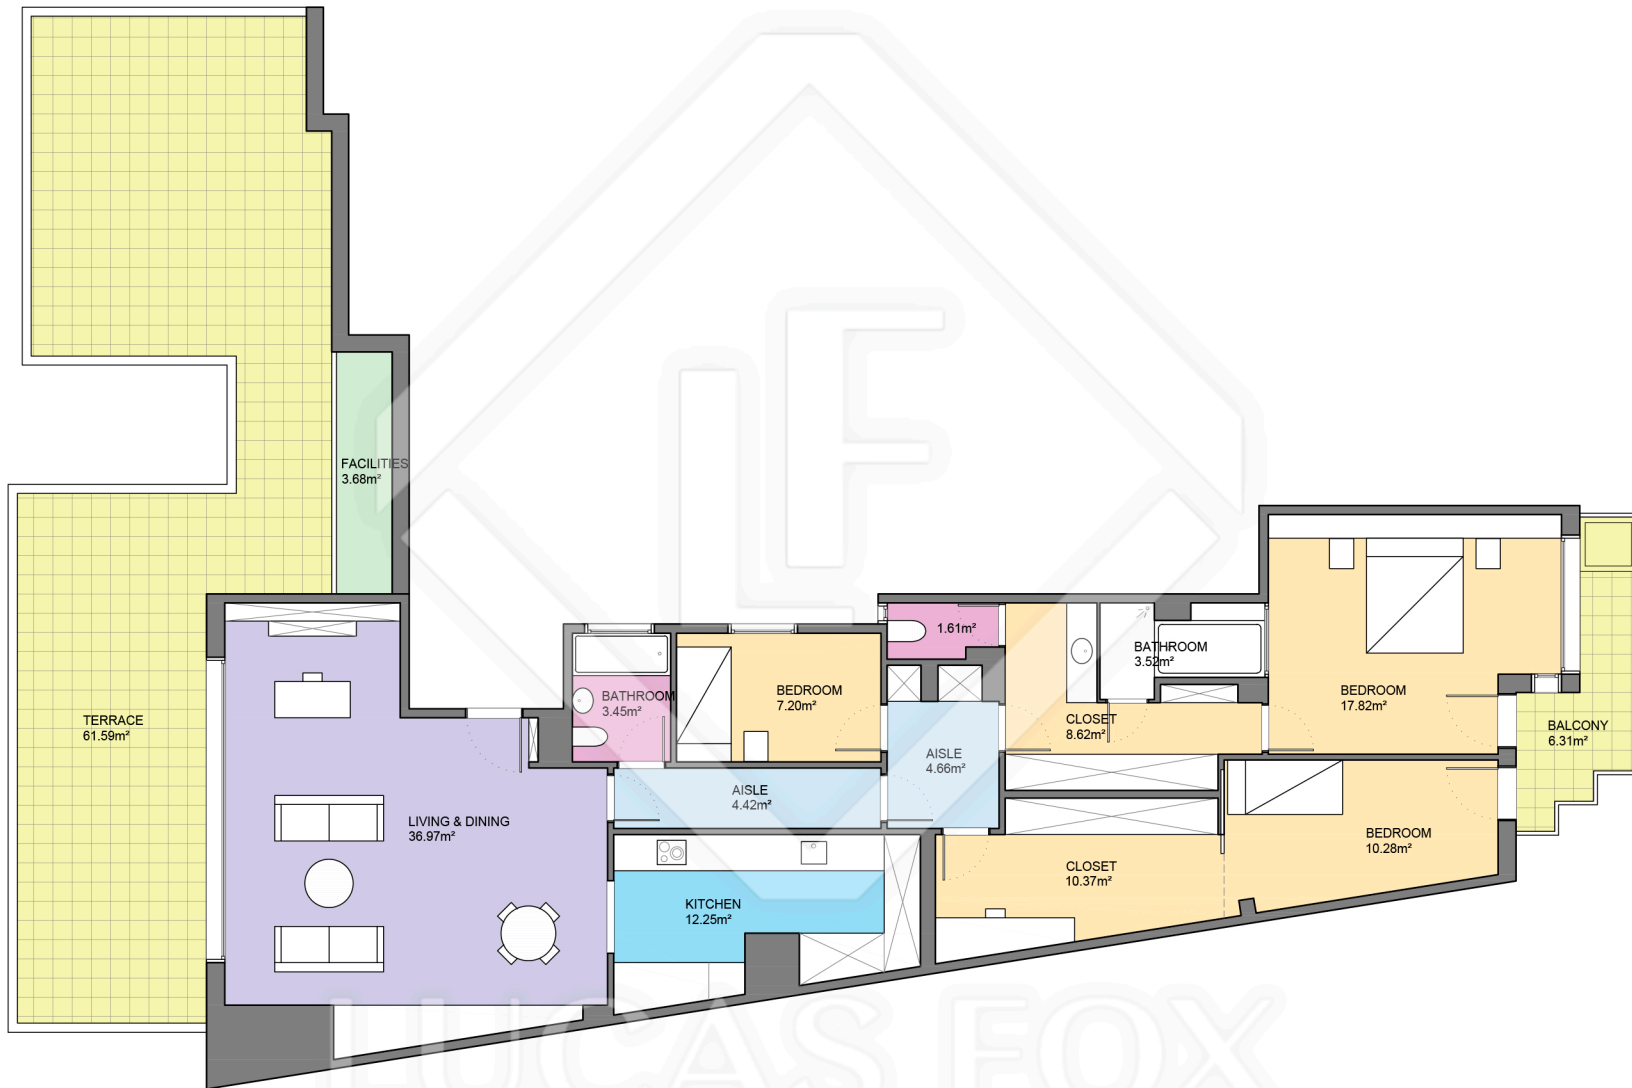

BCN36483

LUCAS FOX
INTERNATIONAL PROPERTIES

LUCAS FOX
INTERNATIONAL PROPERTIES

Scale in metres. Indicative only. Dimensions are approximate. All information contained here is gathered from sources we believe to be reliable. However we cannot guarantee its accuracy and interested persons should rely on their own enquiries.

Measurements FLOOR	
Built surface	144.68m ²
Useful surface	124.85m ²
Exterior surface	67.90m ²
Height	2.50m