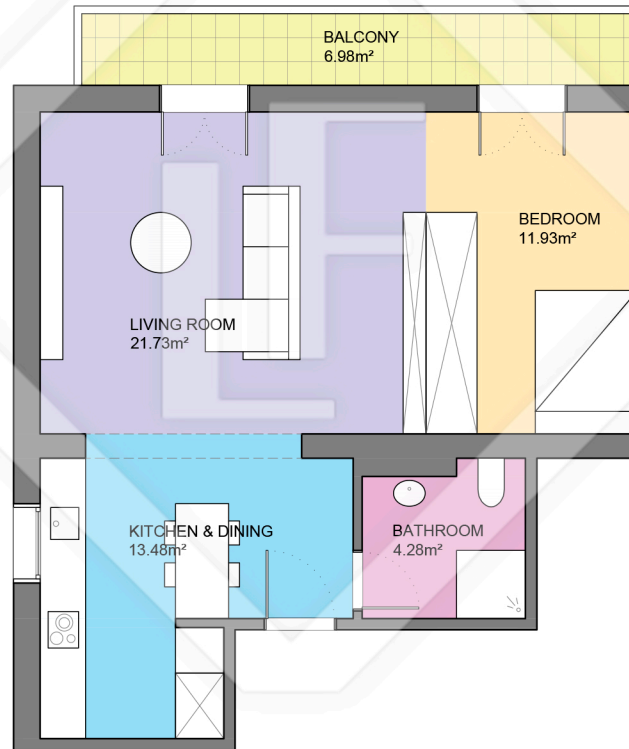

BCN36442

LUCAS FOX  
INTERNATIONAL PROPERTIES

Scale in metres. Indicative only. Dimensions are approximate. All information contained here is gathered from sources we believe to be reliable. However we cannot guarantee its accuracy and interested persons should rely on their own enquiries.

Measurements FLOOR	
Built surface	60.71m <sup>2</sup>
Useful surface	51.42m <sup>2</sup>
Exterior surface	6.98m <sup>2</sup>
Height	2.90m